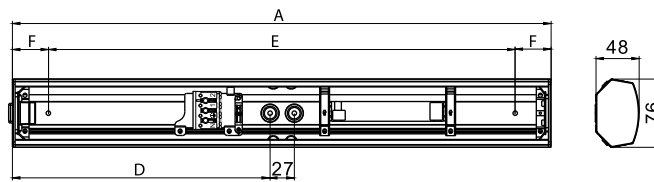

E number	Type	Product name	Base	Kg	A	D	E	F	Luminous flux
AL122 LED DW - with double socket outlet and switch, grey									
41 035 52	ALH122L450/DW	ALH122L450 LED 6W/830/840 DSO	LED	0,5	452	242	281	147	500 lm
41 035 53	ALH122L550/DW	ALH122L550 LED 9W/830/840 DSO	LED	0,6	552	292	352	160	850 lm
41 035 54	ALH122L750/DW	ALH122L750 LED 10W/830/840 DSO	LED	0,8	752	362	540	172	1000 lm
AL124 LED DW - with double socket outlets at both ends of luminaire and one switch									
41 035 40	AL124L580/DW	AL124L580 LED 6W/830/840 2DSO	LED	0,7	584	239	282	151	500 lm
41 035 41	AL124L680/DW	AL124L680 LED 9W/830/840 2DSO	LED	0,8	684	303	354	165	850 lm
41 035 34	AL124L880/DW	AL124L880 LED 10W/830/840 2DSO	LED	1,0	884	441	540	172	1000 lm
41 035 37	AL124L1150/DW	AL124L1150 14W/830/840 2DSO	LED	1,1	1153	562	809	172	1500 lm
41 035 38	AL124L1460/DW	AL124L1460 20W/830/840 2DSO	LED	1,5	1464	717	1120	172	2300 lm