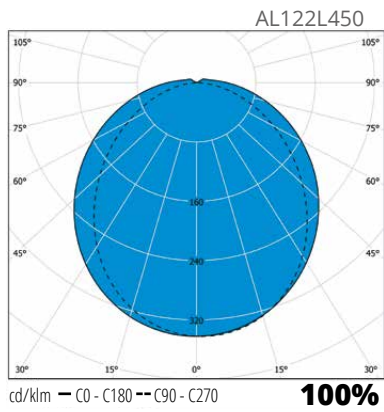

E number	Type	Product name	Base	Kg	A	D	E	F	Luminous flux
AL122 LED DW - with double socket outlet and switch, grey									
41 035 52	ALH122L450/DW	ALH122L450 LED 6W/830/840 DSO	LED	0,5	452	242	281	147	500 lm
41 035 53	ALH122L550/DW	ALH122L550 LED 9W/830/840 DSO	LED	0,6	552	292	352	160	850 lm
41 035 54	ALH122L750/DW	ALH122L750 LED 10W/830/840 DSO	LED	0,8	752	362	540	172	1000 lm
AL124 LED DW - with double socket outlets at both ends of luminaire and one switch									
41 035 40	AL124L580/DW	AL124L580 LED 6W/830/840 2DSO	LED	0,7	584	239	282	151	500 lm
41 035 41	AL124L680/DW	AL124L680 LED 9W/830/840 2DSO	LED	0,8	684	303	354	165	850 lm
41 035 34	AL124L880/DW	AL124L880 LED 10W/830/840 2DSO	LED	1,0	884	441	540	172	1000 lm
41 035 37	AL124L1150/DW	AL124L1150 14W/830/840 2DSO	LED	1,1	1153	562	809	172	1500 lm
41 035 38	AL124L1460/DW	AL124L1460 20W/830/840 2DSO	LED	1,5	1464	717	1120	172	2300 lm