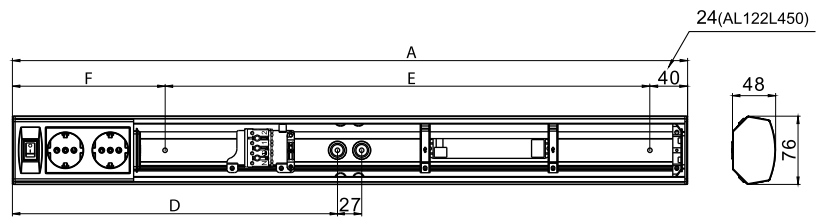

AL120/AL121