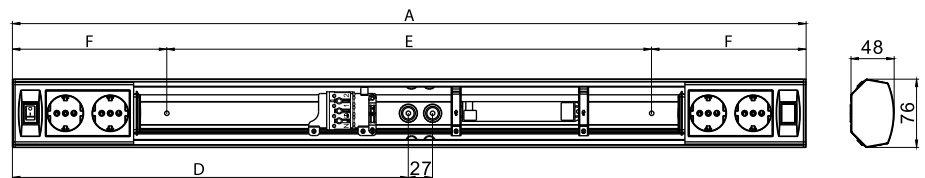

E number	Type	Product name	Base	Kg	A	D	E	F	Luminous flux
AL122 LED DW - with double socket outlet and switch, grey									
41 035 52	ALH122L450/DW	ALH122L450 LED 6W/830/840 DSO	LED	0,5	452	242	281	147	500 lm
41 035 53	ALH122L550/DW	ALH122L550 LED 9W/830/840 DSO	LED	0,6	552	292	352	160	850 lm
41 035 54	ALH122L750/DW	ALH122L750 LED 10W/830/840 DSO	LED	0,8	752	362	540	172	1000 lm
AL124 LED DW - with double socket outlets at both ends of luminaire and one switch									
41 035 40	AL124L580/DW	AL124L580 LED 6W/830/840 2DSO	LED	0,7	584	239	282	151	500 lm
41 035 41	AL124L680/DW	AL124L680 LED 9W/830/840 2DSO	LED	0,8	684	303	354	165	850 lm
41 035 34	AL124L880/DW	AL124L880 LED 10W/830/840 2DSO	LED	1,0	884	441	540	172	1000 lm
41 035 37	AL124L1150/DW	AL124L1150 14W/830/840 2DSO	LED	1,1	1153	562	809	172	1500 lm
41 035 38	AL124L1460/DW	AL124L1460 20W/830/840 2DSO	LED	1,5	1464	717	1120	172	2300 lm

AL122