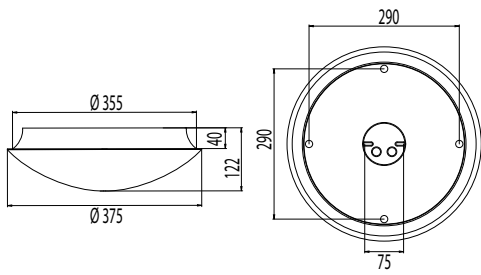

### Mounting

- › To the ceiling and to the wall, both for surface and recess mounting
- › Recess mounting bracket included in the packing
- › Recess depth 40 mm, recess hole ø 355 mm, diffuser diameter ø 375 mm
- › Snap-in terminal block 3x2,5 mm<sup>2</sup> with through wiring, sensor-models and 1-10V dimmable models -o- 5x2,5 mm<sup>2</sup>

- › Sensor luminaire models see more accurate information at WEB-site
  - To the ceiling max. 4 meters height and to the wall max. 2,7 meters height
  - Suitable for stand-alone and master-slave and master-slave-master installation
  - Maximum load behind one master is 300W (bulb) or 200W (fluorescent) including the master luminaire
- Slave luminaires from the Ensto basic luminaire range

### Decorative frame

- › Powder coated aluminium, white
- › Diameter: 450 mm

E number	Type	Product name	Base	Light distribution	Luminous flux	Additional information
<b>Aluno LED</b>						
41 031 30	AL375LED	AL375LED IP54 LED 12W/840	LED	K3	1050 lm	
41 033 04	AL375LED3K	AL375LED3K IP54 LED 12W/830	LED	K3	1090 lm	
41 032 23	AL375LED20	AL375LED20 IP54 LED 17W/840	LED	K3	1520 lm	
41 033 02	AL375LED203K	AL375LED203K IP54 LED 17W/830	LED	K3	1420 lm	
<b>Aluno LED sensor luminaires</b>						
41 031 31	ALR375LED	ALR375LED IP54 LED 13W/840 RAD	LED	K3	1050 lm	
41 033 08	ALR375LED3K	ALR375LED3K IP54 LED 13W/830 R	LED	K3	1090 lm	
41 032 41	ALRD375LED	ALRD375LED IP54 13W/840 D8%	LED	K3	1090 lm	with base light
41 032 24	ALR375LED20	ALR375LED20 IP54 LED 18W/840 R	LED	K3	1520 lm	
41 033 07	ALR375LED203K	ALR375LED203K IP54 18W/830 R	LED	K3	1420 lm	
41 032 26	ALRD375LED20	ALRD375LED20 LED 20W 4K R D10%	LED	K3	1640 lm	with base light
<b>Decorative frames</b>						
41 607 80	AL375K-V	AL375K-V FRAME WH				white