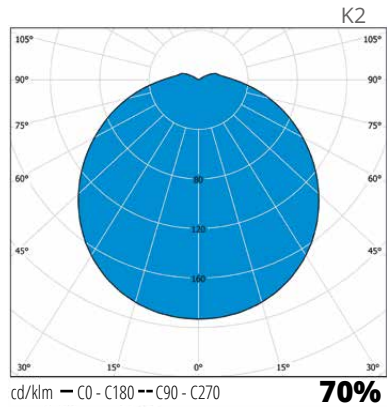

### Decorative frame

- › Powder coated aluminium, white
- › Diameter: 450 mm

E number	Type	Product name	Base	Light distribution	Luminous flux	Additional information
<b>Aluno LED</b>						
41 031 30	AL375LED	AL375LED IP54 LED 12W/840	LED	K3	1050 lm	
41 033 04	AL375LED3K	AL375LED3K IP54 LED 12W/830	LED	K3	1090 lm	
41 032 23	AL375LED20	AL375LED20 IP54 LED 17W/840	LED	K3	1520 lm	
41 033 02	AL375LED203K	AL375LED203K IP54 LED 17W/830	LED	K3	1420 lm	
<b>Aluno LED sensor luminaires</b>						
41 031 31	ALR375LED	ALR375LED IP54 LED 13W/840 RAD	LED	K3	1050 lm	
41 033 08	ALR375LED3K	ALR375LED3K IP54 LED 13W/830 R	LED	K3	1090 lm	
41 032 41	ALRD375LED	ALRD375LED IP54 13W/840 D8%	LED	K3	1090 lm	with base light
41 032 24	ALR375LED20	ALR375LED20 IP54 LED 18W/840 R	LED	K3	1520 lm	
41 033 07	ALR375LED203K	ALR375LED203K IP54 18W/830 R	LED	K3	1420 lm	
41 032 26	ALRD375LED20	ALRD375LED20 LED 20W 4K R D10%	LED	K3	1640 lm	with base light
<b>Decorative frames</b>						
41 607 80	AL375K-V	AL375K-V FRAME WH				white