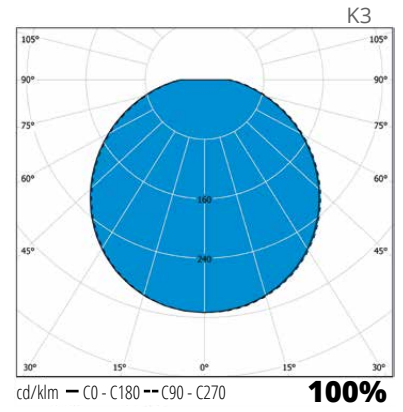

### Decorative frame

- › Powder coated aluminium, white
- › Diameter: 450 mm

E number	Type	Product name	Base	Light distribution	Luminous flux	Additional information
<b>Aluno LED</b>						
41 031 30	AL375LED	AL375LED IP54 LED 12W/840	LED	K3	1050 lm	
41 033 04	AL375LED3K	AL375LED3K IP54 LED 12W/830	LED	K3	1090 lm	
41 032 23	AL375LED20	AL375LED20 IP54 LED 17W/840	LED	K3	1520 lm	
41 033 02	AL375LED203K	AL375LED203K IP54 LED 17W/830	LED	K3	1420 lm	
<b>Aluno LED sensor luminaires</b>						
41 031 31	ALR375LED	ALR375LED IP54 LED 13W/840 RAD	LED	K3	1050 lm	
41 033 08	ALR375LED3K	ALR375LED3K IP54 LED 13W/830 R	LED	K3	1090 lm	
41 032 41	ALRD375LED	ALRD375LED IP54 13W/840 D8%	LED	K3	1090 lm	with base light
41 032 24	ALR375LED20	ALR375LED20 IP54 LED 18W/840 R	LED	K3	1520 lm	
41 033 07	ALR375LED203K	ALR375LED203K IP54 18W/830 R	LED	K3	1420 lm	
41 032 26	ALRD375LED20	ALRD375LED20 LED 20W 4K R D10%	LED	K3	1640 lm	with base light
<b>Decorative frames</b>						
41 607 80	AL375K-V	AL375K-V FRAME WH				white