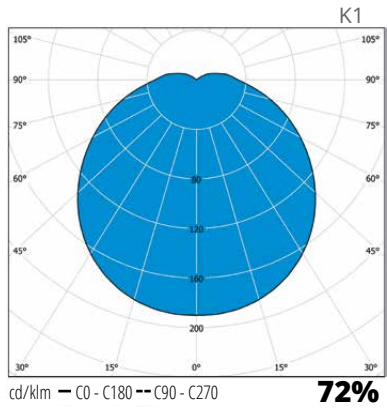

### Decorative frame

- › Powder coated aluminium, white
- › Diameter: 450 mm

E number	Type	Product name	Base	Light distribution	Luminous flux	Additional information
<b>Aluno LED</b>						
41 031 30	AL375LED	AL375LED IP54 LED 12W/840	LED	K3	1050 lm	
41 033 04	AL375LED3K	AL375LED3K IP54 LED 12W/830	LED	K3	1090 lm	
41 032 23	AL375LED20	AL375LED20 IP54 LED 17W/840	LED	K3	1520 lm	
41 033 02	AL375LED203K	AL375LED203K IP54 LED 17W/830	LED	K3	1420 lm	
<b>Aluno LED sensor luminaires</b>						
41 031 31	ALR375LED	ALR375LED IP54 LED 13W/840 RAD	LED	K3	1050 lm	
41 033 08	ALR375LED3K	ALR375LED3K IP54 LED 13W/830 R	LED	K3	1090 lm	
41 032 41	ALRD375LED	ALRD375LED IP54 13W/840 D8%	LED	K3	1090 lm	with base light
41 032 24	ALR375LED20	ALR375LED20 IP54 LED 18W/840 R	LED	K3	1520 lm	
41 033 07	ALR375LED203K	ALR375LED203K IP54 18W/830 R	LED	K3	1420 lm	
41 032 26	ALRD375LED20	ALRD375LED20 LED 20W 4K R D10%	LED	K3	1640 lm	with base light
<b>Decorative frames</b>						
41 607 80	AL375K-V	AL375K-V FRAME WH				white