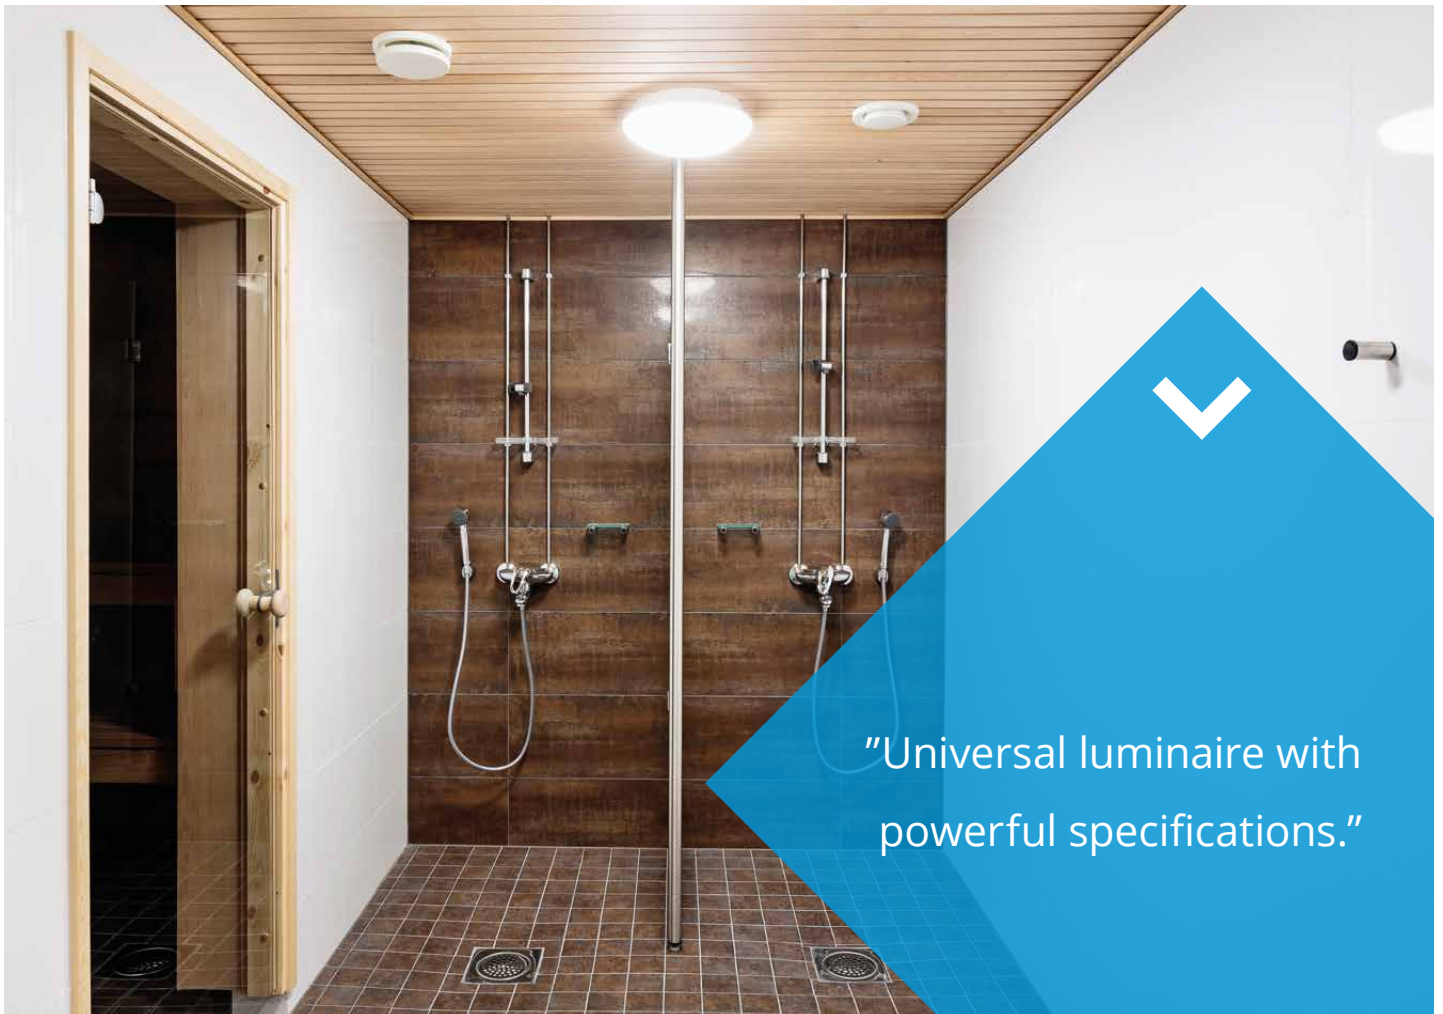

# Aluno

LED

AL375LED

Universal luminaire for wet and dry premises. Aluno can be used in indoor and outdoor applications both in public and private applications like corridors, staircases, kitchens, bath- and hobby rooms.