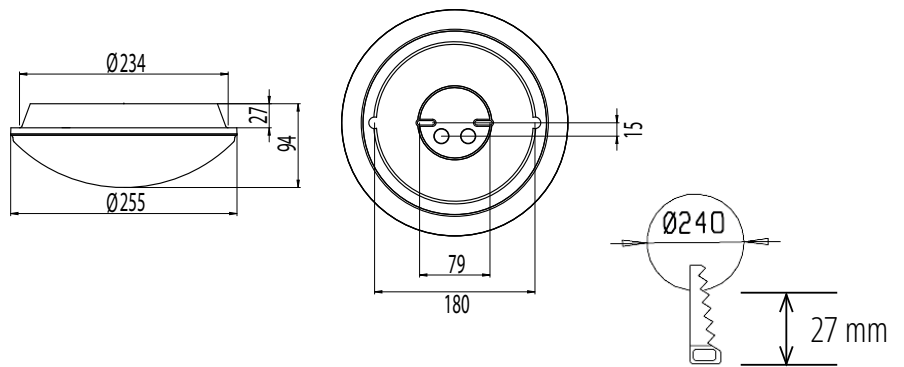

### Mounting

- › To the ceiling and to the wall
- › Suitable for surface or recess mounting
- › Recess mounting bracket included in the packing
- › Recess depth 27 mm, recess hole  $\varnothing$  240 mm, diffuser diameter  $\varnothing$  255 mm
- › Snap-in terminal block with through wiring  $3 \times 2,5 \text{ mm}^2$

### Decorative frame

- › Model: ring frame
- › Material: aluminium
- › Colour: white
- › Diameter: 340 mm

### Decorative frame with eyelid

- › Model: so called frame with eyelid
- › Material: aluminium
- › Colour: white
- › Diameter: 340 mm

E number	Type	Product name	Base	Additional information
Alunette E27 base (light source is not included in the delivery)				
41 033 80	AL250	AL250 IP54 E27 AC O	E27	
Decorative frame				
41 607 00	AL250K-V	AL250K-V FRAME WH		white
Decorative frame with eyelid				
41 607 03	AL250KL-V	AL250KL-V FRAME WH		white