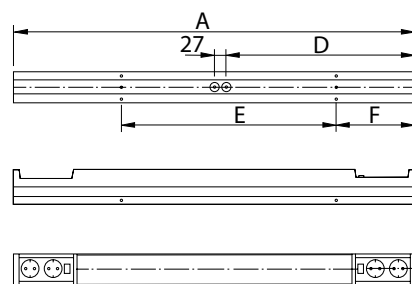

AL134-series

E number	Type	Product name	Base	Kg	A	D	E	F
AL132 LED DW with earthed double socket outlet and switch								
41 033 83	AL13211LED/DW	AL13211LED/DW LED 6W/8DW DSO	LED	0,9	475	318	190	198
41 033 85	AL13215LED/DW	AL13215LED/DW LED 8W/8DW DSO	LED	1,3	615	315	400	183
41 033 86	AL13218LED/DW	AL13218LED/DW LED 9W/8DW DSO	LED	1,4	768	319	480	186
41 033 88	AL13236LED/DW	AL13236LED/DW LED 21W/8DW DSO	LED	1,9	1377	520	772	303
AL134 LED DW with earthed double socket outlets at the both ends and switch								
41 033 89	AL13418LED/DW	AL13418LED/DW LED 9W/8DW 2DSO	LED	1,8	907	319	537	186