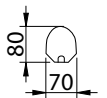

E number	Type	Product name	Base	Kg	A	D	E	F
AL132 LED DW with earthed double socket outlet and switch								
41 033 83	AL13211LED/DW	AL13211LED/DW LED 6W/8DW DSO	LED	0,9	475	318	190	198
41 033 85	AL13215LED/DW	AL13215LED/DW LED 8W/8DW DSO	LED	1,3	615	315	400	183
41 033 86	AL13218LED/DW	AL13218LED/DW LED 9W/8DW DSO	LED	1,4	768	319	480	186
41 033 88	AL13236LED/DW	AL13236LED/DW LED 21W/8DW DSO	LED	1,9	1377	520	772	303
AL134 LED DW with earthed double socket outlets at the both ends and switch								
41 033 89	AL13418LED/DW	AL13418LED/DW LED 9W/8DW 2DSO	LED	1,8	907	319	537	186