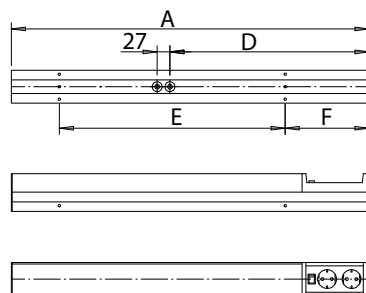

Dual
White

1 Luminaire,
2 Colour temperatures

"Lighting workpoints in
dry premises at home."

AL134-series

Cover strip

Structure

- › Body - White powder-coated aluminium
- › End caps - UV resistant polycarbonate
- › Diffuser - UV resistant opal acrylic plastic or satinated acrylic plastic (grey models)
- › Accessories:
 - AL132 with earthed double socket outlet and switch
 - AL134 with earthed double socket outlets at both ends of the luminaire and one switch
- › In AL132-series earthed safety double socket outlet. Horizontal outlet holes. Switch is next to socket outlet. Side of the switch can be changed by turning the luminaire 180 degrees (without separate connection)
- › LED-models DualWhite:
 - 3000K or 4000K selected from circuit board
 - switch under diffuser
 - 6W - 400/420 lm
 - 7W - 560/610 lm
 - 9W - 670/750 lm
 - 21W - 1640/1690 lm
 - Ra > 80, power factor 0,92
 - Ambient temperature - 20 °C - + 30 °C
 - LED-module lifespan 30 000 h (L70), T_a=25 °C

Mounting

- › On the wall. In 45° angle to the corner
- › Connection point next to the cable entry
- › 2 cable entry holes at the bottom of the luminaire
- › Equipped with spacious cable mounting slot across the luminaire body
- › Blind cable entries in end caps
- › Constant voltage can be connected to luminaire's socket outlets