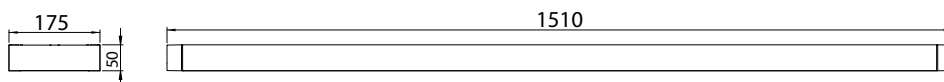

Luminaires per miniature circuit breaker	B10	B16	C10	C16
AV12LL...	22	36	37	61
AV12LL...ED	22	36	37	61
AV12MM...	22	36	37	61
AV12MM...ED	22	36	37	61
AV15LL...	19	31	32	52
AV15LL...ED	15	24	24	40
AV15MM...	22	36	37	61
AV15MM...ED	22	36	37	61

Luminaires per miniature circuit breaker	B10	B16	C10	C16
AV12LLU...	19	31	32	52
AV12LLU...ED	15	24	24	40
AV12MMU...	15	24	24	40
AV12MMU...ED	15	24	24	40
AV15LLU...	15	24	24	40
AV15LLU...ED	15	24	24	40
AV15MMU...	15	24	24	40
AV15MMU...ED	15	24	24	40