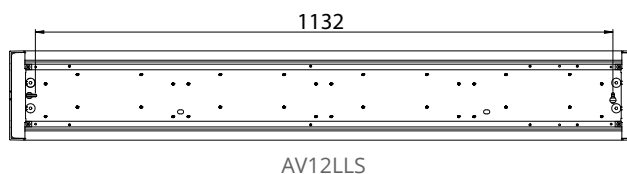

Luminaires per miniature circuit breaker	B10	B16	C10	C16
AV12LL...	22	36	37	61
AV12LL...ED	22	36	37	61
AV12MM...	22	36	37	61
AV12MM...ED	22	36	37	61
AV15LL...	19	31	32	52
AV15LL...ED	15	24	24	40
AV15MM...	22	36	37	61
AV15MM...ED	22	36	37	61

Luminaires per miniature circuit breaker	B10	B16	C10	C16
AV12LLU...	19	31	32	52
AV12LLU...ED	15	24	24	40
AV12MMU...	15	24	24	40
AV12MMU...ED	15	24	24	40
AV15LLU...	15	24	24	40
AV15LLU...ED	15	24	24	40
AV15MMU...	15	24	24	40
AV15MMU...ED	15	24	24	40