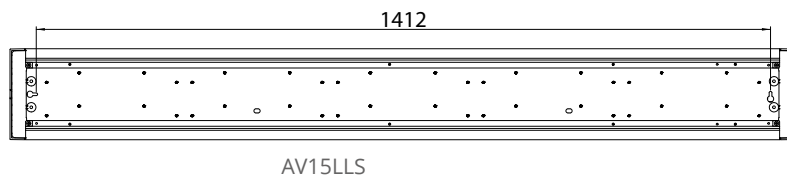

Luminaires per miniature circuit breaker	B10	B16	C10	C16
AV12LL...	22	36	37	61
AV12LL...ED	22	36	37	61
AV12MM...	22	36	37	61
AV12MM...ED	22	36	37	61
AV15LL...	19	31	32	52
AV15LL...ED	15	24	24	40
AV15MM...	22	36	37	61
AV15MM...ED	22	36	37	61

Luminaires per miniature circuit breaker	B10	B16	C10	C16
AV12LLU...	19	31	32	52
AV12LLU...ED	15	24	24	40
AV12MMU...	15	24	24	40
AV12MMU...ED	15	24	24	40
AV15LLU...	15	24	24	40
AV15LLU...ED	15	24	24	40
AV15MMU...	15	24	24	40
AV15MMU...ED	15	24	24	40