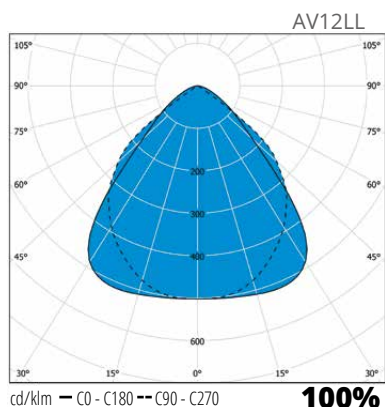

E number	Type	Product name	Length	Luminous flux	Optics	Control
Aava suspended/surface mount, round end caps						
42 606 04	AV12LLR	AV12LLR LED 34W/840 L	1230	4500 lm	louvre	
42 607 04	AV12LLRED	AV12LLRED LED 34W/840 L DA	1230	4500 lm	louvre	DALI
42 606 47	AV12MMR	AV12MMR LED 28W/840 M	1230	3300 lm	microprism	
42 607 15	AV12MMRED	AV12MMRED LED 28W/840 M DA	1230	3300 lm	microprism	DALI
42 606 71	AV15LLR	AV15LLR LED 42W/840 L	1510	5400 lm	louvre	
42 607 31	AV15LLRED	AV15LLRED LED 42W/840 L DA	1510	5400 lm	louvre	DALI
42 606 94	AV15MMR	AV15MMR LED 34W/840 M	1510	4130 lm	microprism	
42 607 42	AV15MMRED	AV15MMRED LED 34W/840 M DA	1510	4130 lm	microprism	DALI
Aava with uplight, round end caps						
42 606 06	AV12LLUR	AV12LLUR LED 51W/840 L	1230	6850 lm	louvre	
42 607 07	AV12LLURED	AV12LLURED LED 51W/840 L DA	1230	6850 lm	louvre	DALI
42 606 53	AV12MMUR	AV12MMUR LED 54W/840 M	1230	7550 lm	microprism	
42 607 22	AV12MMURED	AV12MMURED LED 54W/840 M DA	1230	7550 lm	microprism	DALI
42 606 77	AV15LLUR	AV15LLUR LED 65W/840 L	1510	8220 lm	louvre	
42 607 33	AV15LLURED	AV15LLURED LED 65W/840 L DA	1510	8220 lm	louvre	DALI
42 606 97	AV15MMUR	AV15MMUR LED 67W/840 M	1510	9450 lm	microprism	
42 607 45	AV15MMURED	AV15MMURED LED 67W/840 M DA	1510	9450 lm	microprism	DALI
Aava accessories						
42 605 96	RVLX05	RVLX05 WIRE SUS.SET 1,5M				susp. Wire set 1,5 m with friction locks