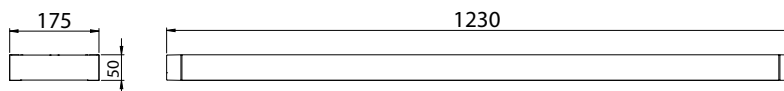

Luminaires per miniature circuit breaker	B10	B16	C10	C16
AV12LL...	22	36	37	61
AV12LL...ED	22	36	37	61
AV12MM...	22	36	37	61
AV12MM...ED	22	36	37	61
AV15LL...	19	31	32	52
AV15LL...ED	15	24	24	40
AV15MM...	22	36	37	61
AV15MM...ED	22	36	37	61

Luminaires per miniature circuit breaker	B10	B16	C10	C16
AV12LLU...	19	31	32	52
AV12LLU...ED	15	24	24	40
AV12MMU...	15	24	24	40
AV12MMU...ED	15	24	24	40
AV15LLU...	15	24	24	40
AV15LLU...ED	15	24	24	40
AV15MMU...	15	24	24	40
AV15MMU...ED	15	24	24	40