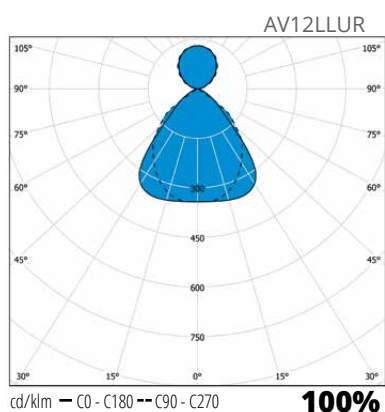

E number	Type	Product name	Length	Luminous flux	Optics	Control
Aava suspended/surface mount, round end caps						
42 606 04	AV12LLR	AV12LLR LED 34W/840 L	1230	4500 lm	louvre	
42 607 04	AV12LLRED	AV12LLRED LED 34W/840 L DA	1230	4500 lm	louvre	DALI
42 606 47	AV12MMR	AV12MMR LED 28W/840 M	1230	3300 lm	microprism	
42 607 15	AV12MMRED	AV12MMRED LED 28W/840 M DA	1230	3300 lm	microprism	DALI
42 606 71	AV15LLR	AV15LLR LED 42W/840 L	1510	5400 lm	louvre	
42 607 31	AV15LLRED	AV15LLRED LED 42W/840 L DA	1510	5400 lm	louvre	DALI
42 606 94	AV15MMR	AV15MMR LED 34W/840 M	1510	4130 lm	microprism	
42 607 42	AV15MMRED	AV15MMRED LED 34W/840 M DA	1510	4130 lm	microprism	DALI
Aava with uplight, round end caps						
42 606 06	AV12LLUR	AV12LLUR LED 51W/840 L	1230	6850 lm	louvre	
42 607 07	AV12LLURED	AV12LLURED LED 51W/840 L DA	1230	6850 lm	louvre	DALI
42 606 53	AV12MMUR	AV12MMUR LED 54W/840 M	1230	7550 lm	microprism	
42 607 22	AV12MMURED	AV12MMURED LED 54W/840 M DA	1230	7550 lm	microprism	DALI
42 606 77	AV15LLUR	AV15LLUR LED 65W/840 L	1510	8220 lm	louvre	
42 607 33	AV15LLURED	AV15LLURED LED 65W/840 L DA	1510	8220 lm	louvre	DALI
42 606 97	AV15MMUR	AV15MMUR LED 67W/840 M	1510	9450 lm	microprism	
42 607 45	AV15MMURED	AV15MMURED LED 67W/840 M DA	1510	9450 lm	microprism	DALI
Aava accessories						
42 605 96	RVLX05	RVLX05 WIRE SUS.SET 1,5M				susp. Wire set 1,5 m with friction locks