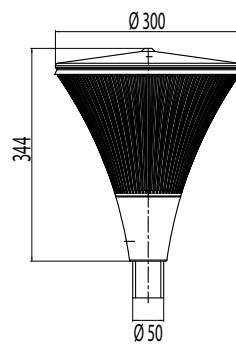

Snro	Tyyppi	Tuotenimi	Kanta	Malli	Väri	Kg
E27-models						
41 031 36	AA01	AA01 IP44 60W E27 AC C WH	E27	pole	white	2,1
41 031 45	AA01M	AA01M IP44 60W E27 AC C BK	E27	pole	black	2,1
41 031 40	AA01GH	AA01GH IP44 60W E27 AC C GH	E27	pole	graphite grey	2,1
41 031 37	AA01AP	AA01AP IP44 60W E27 AC C BR	E27	pole	antique bronze	2,1
E27 wall models						
41 031 57	AA03	AA03 IP44 60W E27 AC C WH	E27	wall	white	2,5
41 031 66	AA03M	AA03M IP44 60W E27 AC C BK	E27	wall	black	2,5
41 031 61	AA03GH	AA03GH IP44 60W E27 AC C GH	E27	wall	graphite grey	2,5
41 031 58	AA03AP	AA03AP IP44 60W E27 AC C BR	E27	wall	antique bronze	2,5