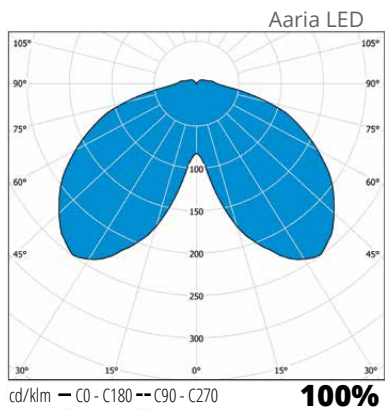

Snro	Tyyppi	Tuotenimi	Kanta	Malli	Väri	Kg
E27-models						
41 031 36	AA01	AA01 IP44 60W E27 AC C WH	E27	pole	white	2,1
41 031 45	AA01M	AA01M IP44 60W E27 AC C BK	E27	pole	black	2,1
41 031 40	AA01GH	AA01GH IP44 60W E27 AC C GH	E27	pole	graphite grey	2,1
41 031 37	AA01AP	AA01AP IP44 60W E27 AC C BR	E27	pole	antique bronze	2,1
E27 wall models						
41 031 57	AA03	AA03 IP44 60W E27 AC C WH	E27	wall	white	2,5
41 031 66	AA03M	AA03M IP44 60W E27 AC C BK	E27	wall	black	2,5
41 031 61	AA03GH	AA03GH IP44 60W E27 AC C GH	E27	wall	graphite grey	2,5
41 031 58	AA03AP	AA03AP IP44 60W E27 AC C BR	E27	wall	antique bronze	2,5