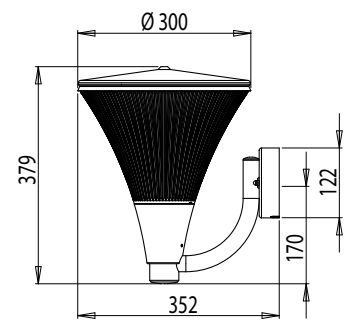

Snro	Tyyppi	Tuotenimi	Kanta	Malli	Väri	Kg
E27-models						
41 031 36	AA01	AA01 IP44 60W E27 AC C WH	E27	pole	white	2,1
41 031 45	AA01M	AA01M IP44 60W E27 AC C BK	E27	pole	black	2,1
41 031 40	AA01GH	AA01GH IP44 60W E27 AC C GH	E27	pole	graphite grey	2,1
41 031 37	AA01AP	AA01AP IP44 60W E27 AC C BR	E27	pole	antique bronze	2,1
E27 wall models						
41 031 57	AA03	AA03 IP44 60W E27 AC C WH	E27	wall	white	2,5
41 031 66	AA03M	AA03M IP44 60W E27 AC C BK	E27	wall	black	2,5
41 031 61	AA03GH	AA03GH IP44 60W E27 AC C GH	E27	wall	graphite grey	2,5
41 031 58	AA03AP	AA03AP IP44 60W E27 AC C BR	E27	wall	antique bronze	2,5