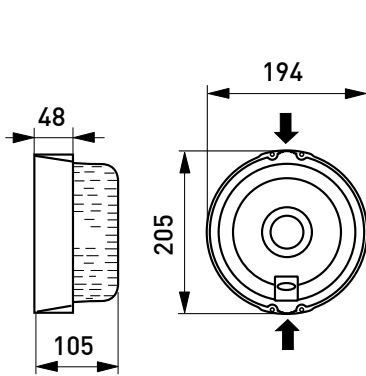

Structure

- › Diffuser glass
- › Body thermo resistant polyester
- › Reflector aluminium
- › Vizor : pine grill

Mounting

- › Wall installation, min. 100 mm from the ceiling
- › Not to the ceiling!
- › Screw terminal block 2x1,5 mm² -o

AVH11

AVH11.2

E number	Type	Product name	Base	Kg	Additional information
Sauna luminaire					
41 171 38	AVH11	1x60W A60/E27 IP44, ta125 °C	E27	1,2	
Sauna luminaire with pine grill for recessed wall mounting					
41 171 41	AVH11.1	1x60W A60/E27 IP44, ta125 °C	E27	2,2	
Sauna luminaire with pine grill for wall mounting					
41 171 44	AVH11.2	1x40/60W A60/E27 IP44, ta125 °C	E27	2,0