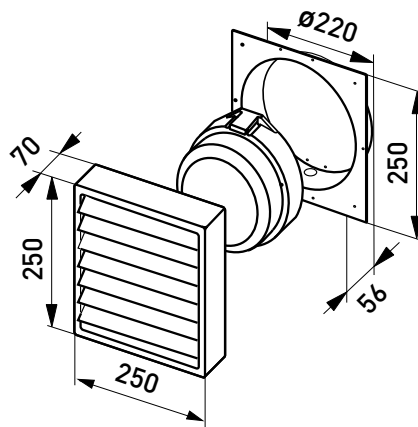

Structure

- › Diffuser glass
- › Body thermo resistant polyester
- › Reflector aluminium
- › Vizor : pine grill

Mounting

- › Wall installation, min. 100 mm from the ceiling
- › Not to the ceiling!
- › Screw terminal block 2x1,5 mm² -o

AVH11

AVH11.1

AVH11.2

E number	Type	Product name	Base	Kg	Additional information
Sauna luminaire					
41 171 38	AVH11	1x60W A60/E27 IP44, ta125 °C	E27	1,2	
Sauna luminaire with pine grill for recessed wall mounting					
41 171 41	AVH11.1	1x60W A60/E27 IP44, ta125 °C	E27	2,2	
Sauna luminaire with pine grill for wall mounting					
41 171 44	AVH11.2	1x40/60W A60/E27 IP44, ta125 °C	E27	2,0