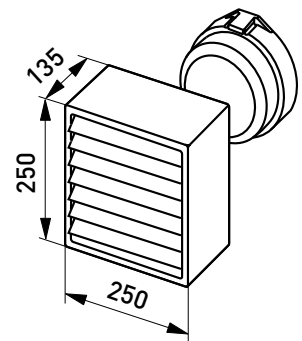

AVH11

Structure

- › Diffuser glass
- › Body thermo resistant polyester
- › Reflector aluminium
- › Vizor : pine grill

Mounting

- › Wall installation, min. 100 mm from the ceiling
- › Not to the ceiling!
- › Screw terminal block 2x1,5 mm² -o

AVH11.1

AVH11.2

AVH11

AVH11.1

AVH11.2

E number	Type	Product name	Base	Kg	Additional information
Sauna luminaire					
41 171 38	AVH11	1x60W A60/E27 IP44, ta125 °C	E27	1,2	
Sauna luminaire with pine grill for recessed wall mounting					
41 171 41	AVH11.1	1x60W A60/E27 IP44, ta125 °C	E27	2,2	
Sauna luminaire with pine grill for wall mounting					
41 171 44	AVH11.2	1x40/60W A60/E27 IP44, ta125 °C	E27	2,0	