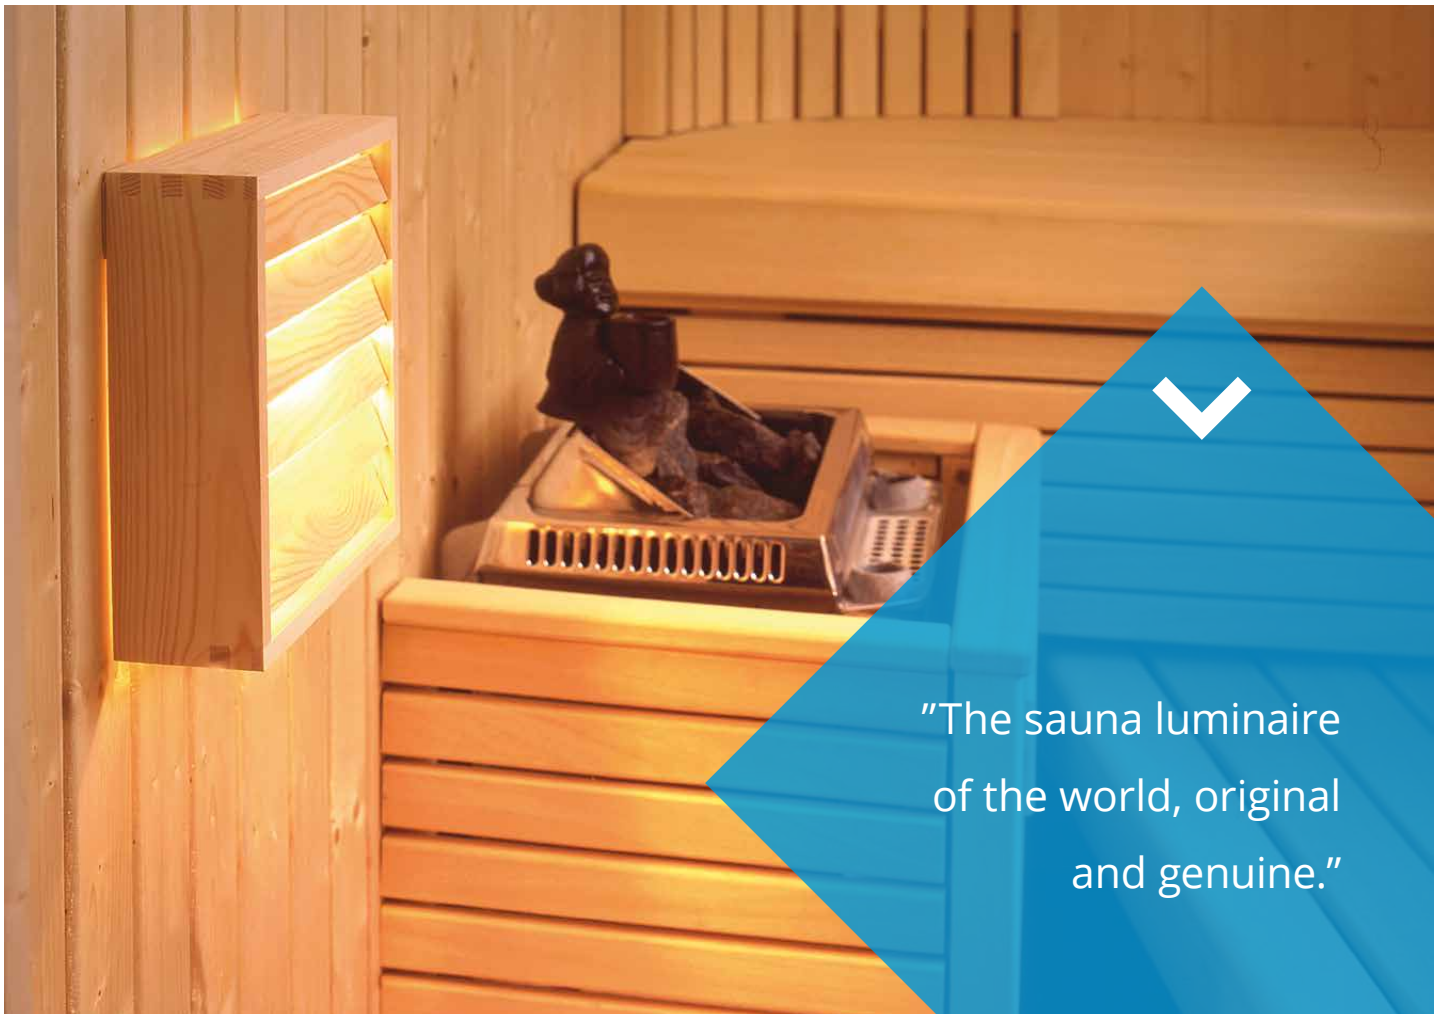

AVH11

E27

AVH11.2

AVH11 luminaires are designed especially for private saunas. It can also be used in locations where a durable basic luminaire is required.

"The sauna luminaire of the world, original and genuine."