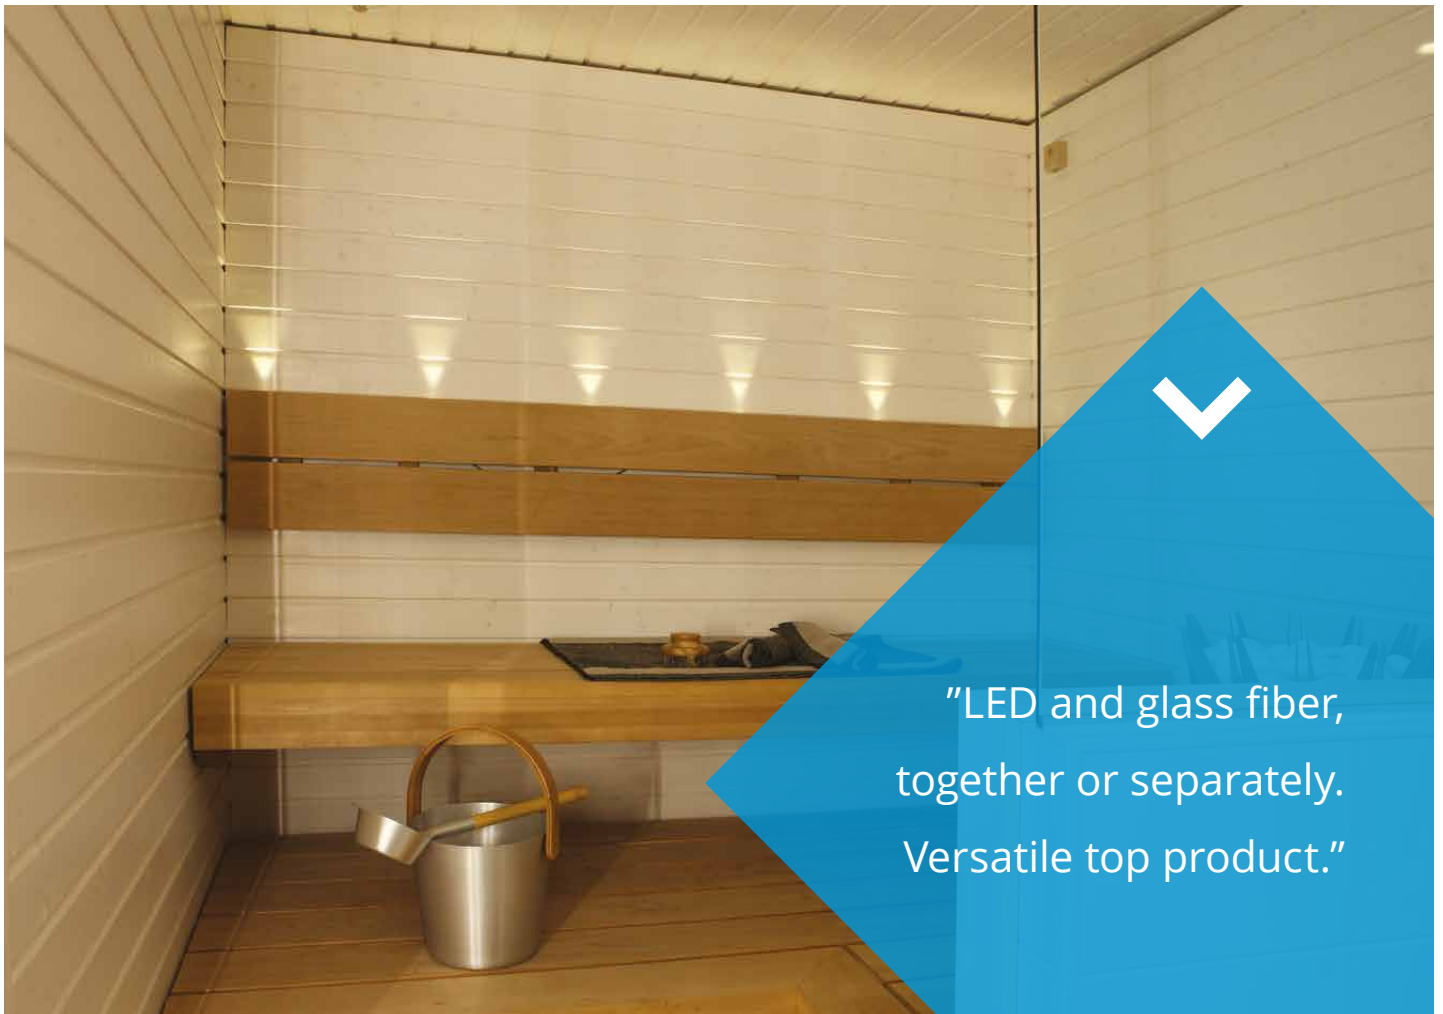

AVD5

LED

AVD5 is a multi-purpose combined luminaire, combining good features from both LED- and fiber luminaires. Due to its structure luminaire can be used both inside and outside premises as well as in special areas, where luminaire itself can not be placed where light is needed.

“LED and glass fiber,
together or separately.
Versatile top product.”

AVD5.13L/6.3

AVD5.13L

AVD5.23L

Structure

- Diffuser opal polycarbonate
- Body casted aluminium, powder coated, colour white
- Fibres glass, can be mounted to the ceiling
- LED-model:
 - Connected load
 - 3W (AVD5.13L), luminaire luminous flux 120 lm
 - 6W (AVD5.23L) luminaire luminous flux 125 lm +150 lm/LED
 - 3000 K, Ra>80
 - Ambient temperature - 20 °C - + 25 °C
 - LED-module lifespan 50 000 h (L70), T_a=25 °C
- Combined luminaire switches only fibres on. Fibres and direct light will both switch on if the luminaire is switched off and back on in less than 5 s. Functionality can be reversed with the jumper on the circuit board.