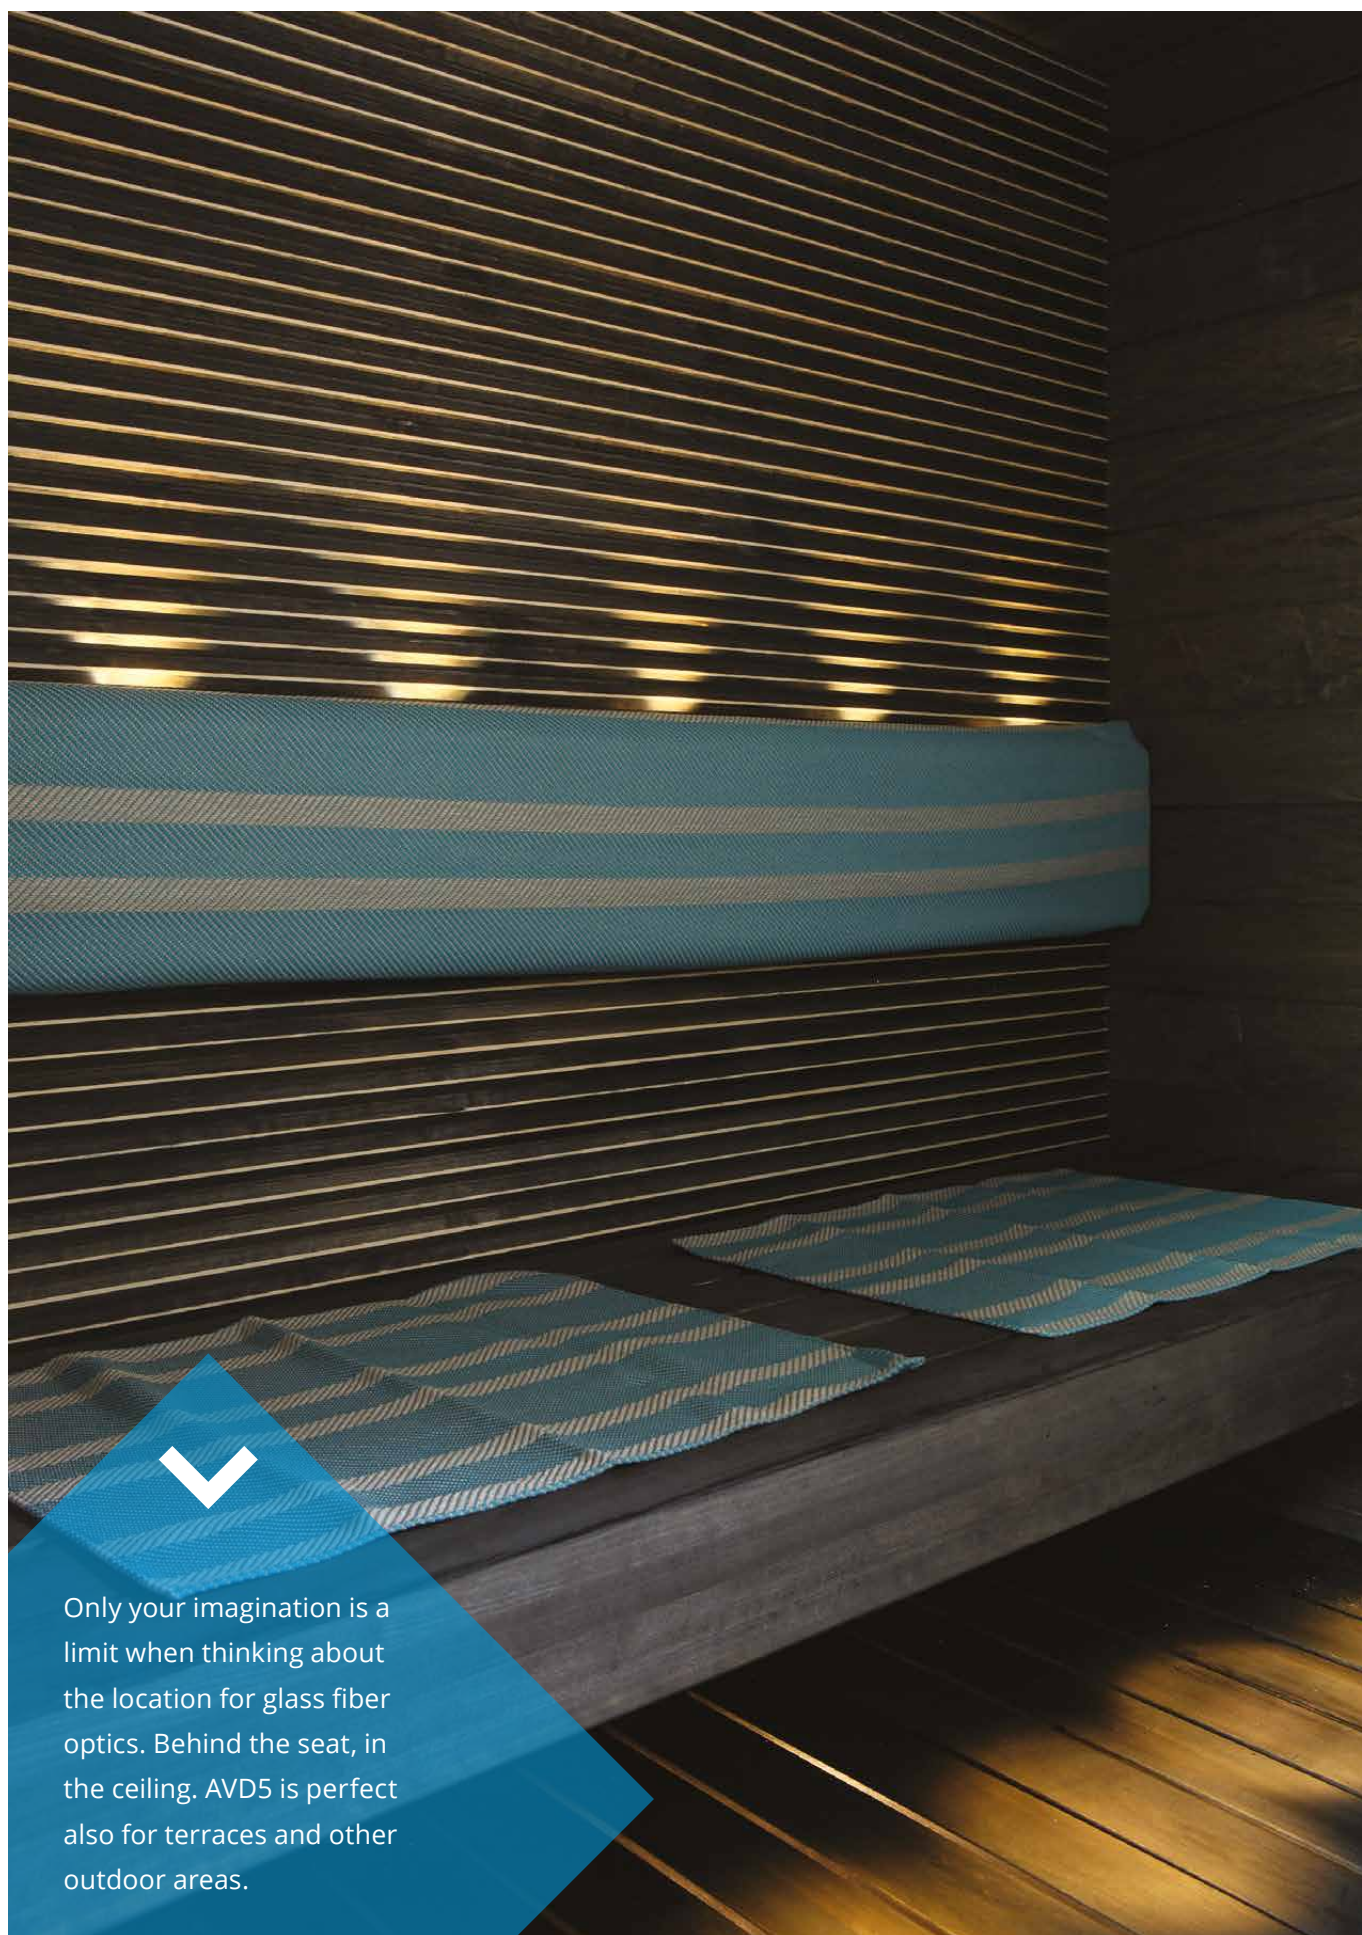

Only your imagination is a limit when thinking about the location for glass fiber optics. Behind the seat, in the ceiling. AVD5 is perfect also for terraces and other outdoor areas.