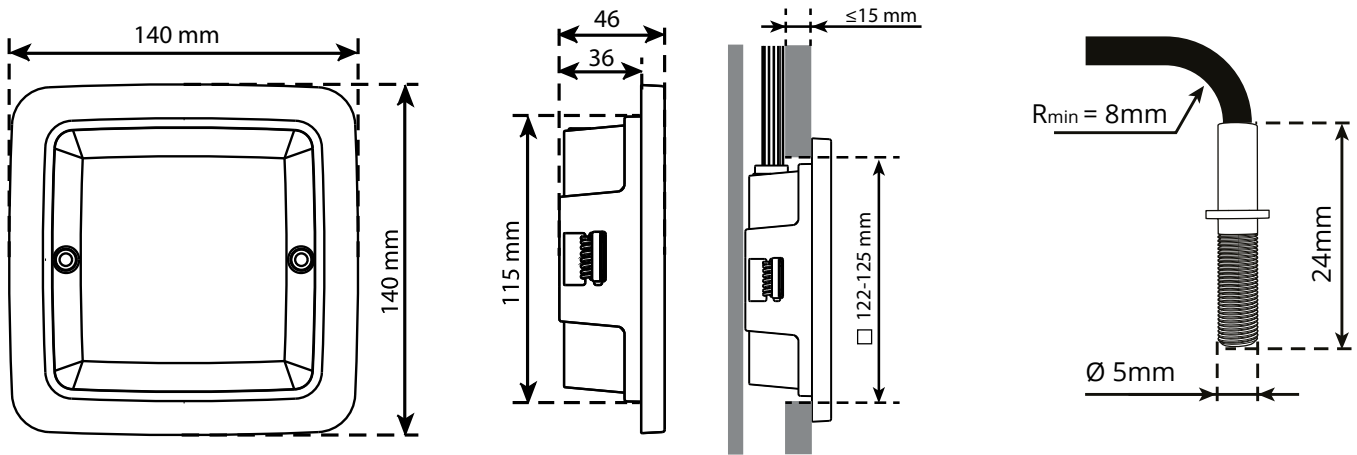

6-FIBRES		9-FIBRES		12-FIBRES	
AVD5..../6.3		AVD5..../9.3		AVD5..../12.3	
pcs	length/m	pcs	length/m	pcs	length/m
2	3	3	3	2	2
2	3,5	2	3,5	2	2,5
2	4	2	4	2	3
-	-	2	4,5	2	3,5
-	-	-	-	2	4
-	-	-	-	2	4,5