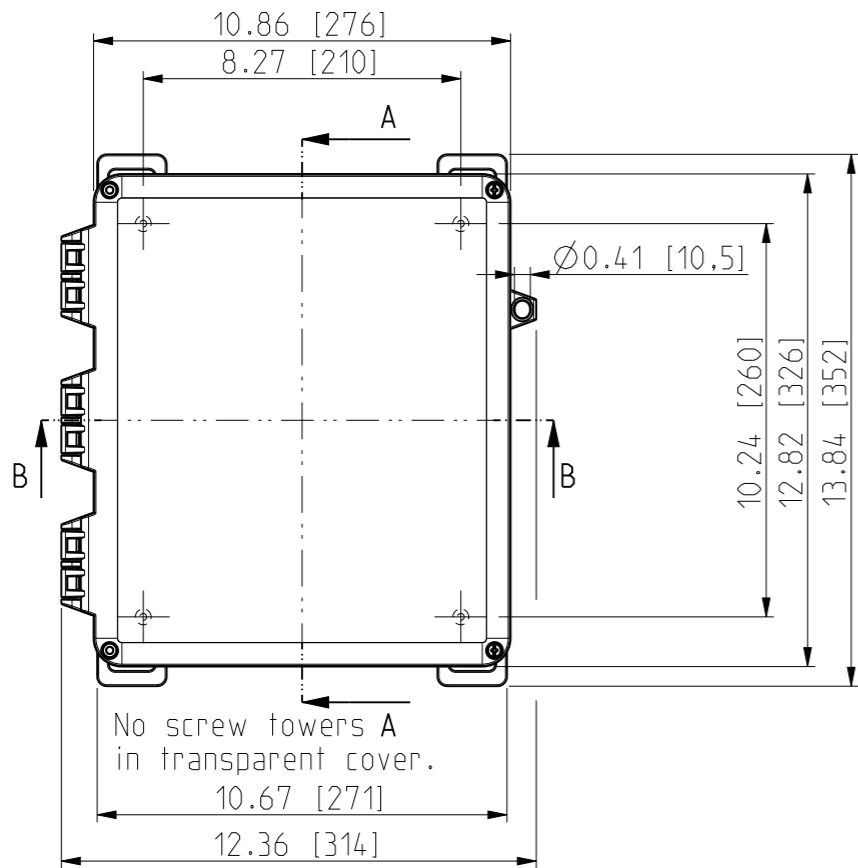

ID	Description	Date	By	Appr.
A		5.1.2018	KA	
B	Added more dimensions.	14.09.2018	MTN	

OPTIONAL BACK PANEL SHOWN

FRONT VIEW WITH COVER REMOVED AND BACK PANEL DISPLAYED

FRONT VIEW WITH COVER REMOVED

Dimensions in inches [mm]

Material: Polycarbonate		Ensto Mat:		Replaces:	
ENSTO Ensto Finland Oy Ensto Smart Buildings				Replaced:	
Scale 1:5 A3	Date 5.1.2018 By KA Checked	UPCG121006HS/UPCT121006HS Dimensional drawing		Drw No: 000387107 B	
Sheet No: 1 (1)	Ctrl			Ref: Polybox	
				Code: UPC x121006HS	