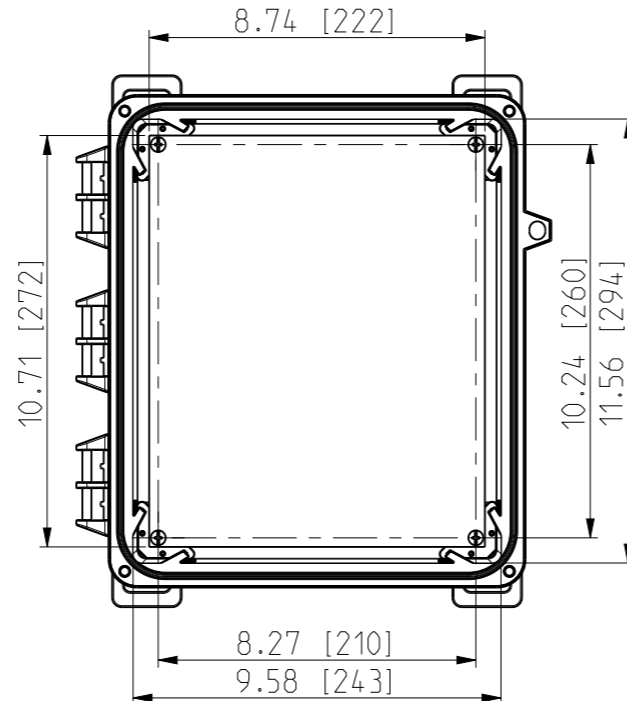

ID	Description	Date	By	Appr.
A		5.1.2018	KA	
B	Added more dimensions.	14.09.2018	MTN	

OPTIONAL BACK PANEL SHOWN

FRONT VIEW WITH COVER REMOVED AND BACK PANEL DISPLAYED

FRONT VIEW WITH COVER REMOVED

Dimensions in inches [mm]

Material: Polycarbonate		Ensto Mat:		Replaces:	
ENSTO Ensto Finland Oy Ensto Smart Buildings				Replaced:	
Scale 1:5 A3	Date 5.1.2018 By KA Checked	UPCG121006HS/UPCT121006HS Dimensional drawing		Drw No: 000387107 B	
Sheet No: 1 (1)	Ctrl			Ref: Polybox	
				Code: UPC x121006HS	