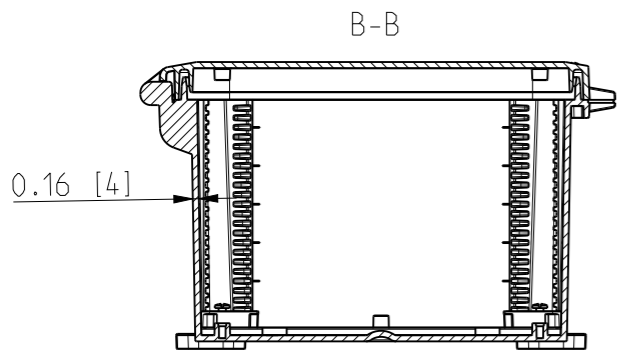

ID	Description	Date	By	Appr.
A		5.1.2018	KA	
B	Added more dimensions.	14.09.2018	MTN	

OPTIONAL BACK PANEL SHOWN

FRONT VIEW WITH COVER REMOVED AND BACK PANEL DISPLAYED

FRONT VIEW WITH COVER REMOVED

Dimensions in inches [mm]

Material: Polycarbonate		Ensto Mat:		Replaces:	
ENSTO Ensto Finland Oy Ensto Smart Buildings				Replaced:	
Scale 1:5 A3	Date 5.1.2018 By KA Checked	UPCG121006HS/UPCT121006HS Dimensional drawing		Drw No: 000387107 B	
Sheet No: 1 (1)	Ctrl			Ref: Polybox	
				Code: UPC x121006HS	