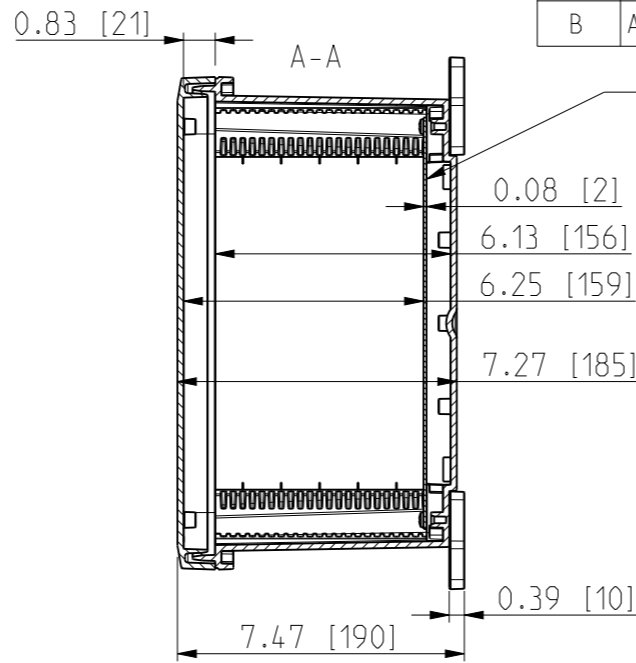

ID	Description	Date	By	Appr.
A		5.1.2018	KA	
B	Added more dimensions.	14.09.2018	MTN	

OPTIONAL BACK PANEL SHOWN

FRONT VIEW WITH COVER REMOVED AND BACK PANEL DISPLAYED

FRONT VIEW WITH COVER REMOVED

Dimensions in inches [mm]

Material: Polycarbonate		Ensto Mat:		Replaces:	
ENSTO Ensto Finland Oy Ensto Smart Buildings				Replaced:	
Scale 1:5 A3	Date 5.1.2018 By KA Checked	UPCG121006HS/UPCT121006HS Dimensional drawing		Drw No: 000387107 B	
Sheet No: 1 (1)	Ctrl			Ref: Polybox	
				Code: UPC x121006HS	