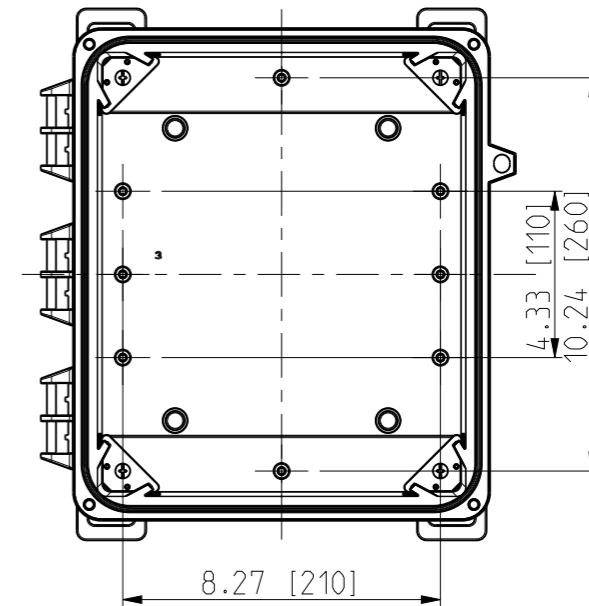

ID	Description	Date	By	Appr.
A		5.1.2018	KA	
B	Added more dimensions.	14.09.2018	MTN	

OPTIONAL BACK PANEL SHOWN

FRONT VIEW WITH COVER REMOVED AND BACK PANEL DISPLAYED

FRONT VIEW WITH COVER REMOVED

Dimensions in inches [mm]

Material: Polycarbonate		Ensto Mat:		Replaces:	
ENSTO Ensto Finland Oy Ensto Smart Buildings				Replaced:	
Scale 1:5 A3	Date 5.1.2018 By KA Checked	UPCG121006HS/UPCT121006HS Dimensional drawing		Drw No: 000387107 B	
Sheet No: 1 (1)	Ctrl			Ref: Polybox	
				Code: UPC x121006HS	