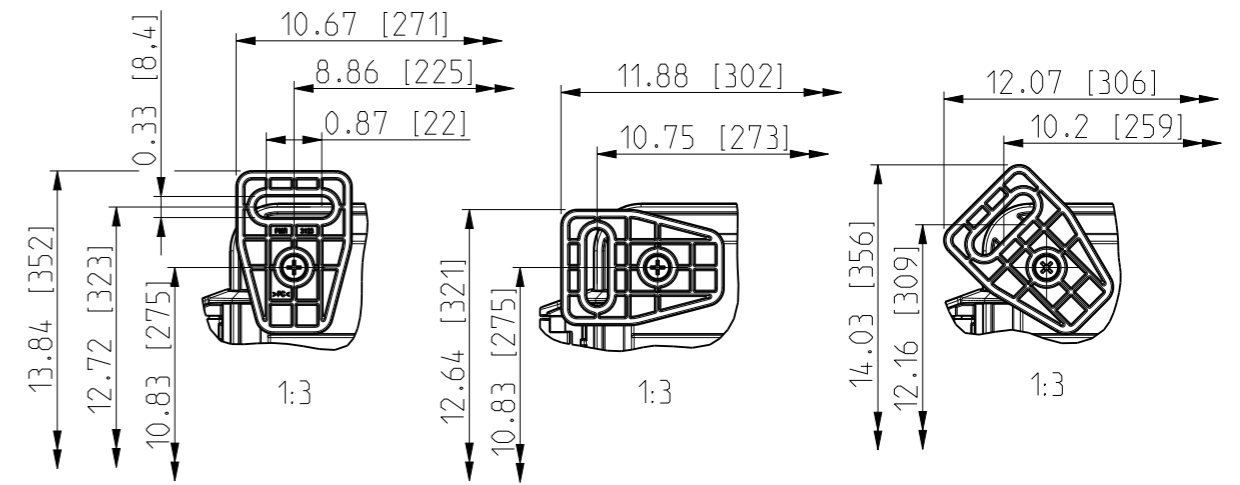

ID	Description	Date	By	Appr.
A		5.1.2018	KA	
B	Added more dimensions.	14.09.2018	MTN	

OPTIONAL BACK PANEL SHOWN

FRONT VIEW WITH COVER REMOVED AND BACK PANEL DISPLAYED

FRONT VIEW WITH COVER REMOVED

Dimensions in inches [mm]

Material: Polycarbonate		Ensto Mat:		Replaces:	
ENSTO Ensto Finland Oy Ensto Smart Buildings				Replaced:	
Scale 1:5 A3	Date 5.1.2018 By KA Checked	UPCG121006HS/UPCT121006HS Dimensional drawing		Drw No: 000387107 B	
Sheet No: 1 (1)	Ctrl			Ref: Polybox	
				Code: UPC x121006HS	