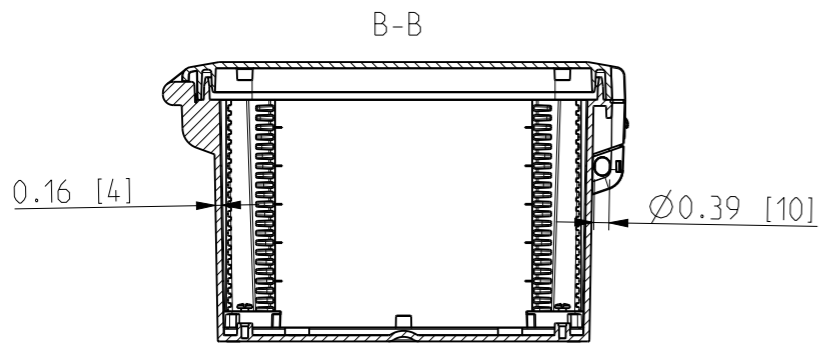

ID	Description	Date	By	Appr.
A		5.1.2018	KA	
B	Added more dimensions.	14.09.2018	MTN	

Dimensions in inches [mm]

Material: Polycarbonate		Ensto Mat:		Replaces:
ENSTO Ensto Finland Oy Ensto Smart Buildings		UPCG121006HNLF/UPC T121006HNLF		Replaced:
Scale 1:5 A3	Date 5.1.2018 By KA Checked	Dimensional drawing		Drw No: 000387045 B
Sheet No: 1 (1)	Ctrl			Ref: Polybox
				Code: UPCx121006HNLF