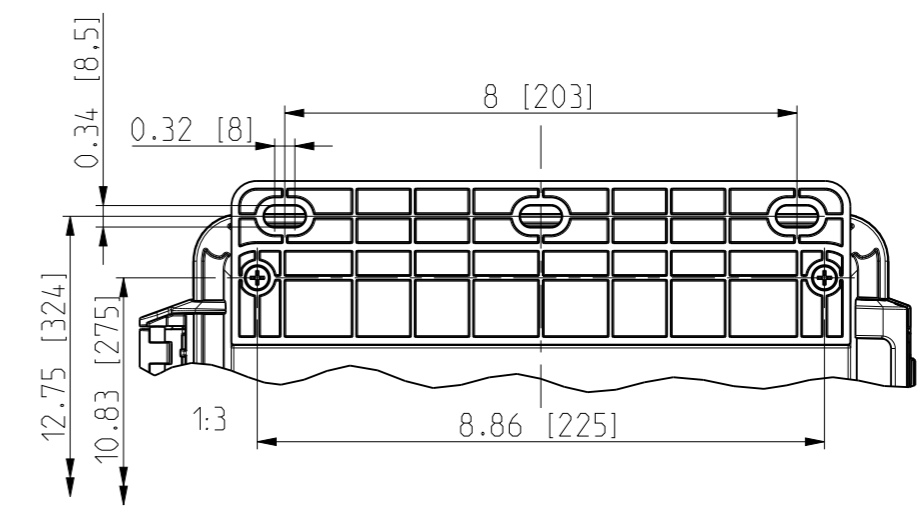

ID	Description	Date	By	Appr.
A		5.1.2018	KA	
B	Added more dimensions.	14.09.2018	MTN	

Dimensions in inches [mm]

Material: Polycarbonate		Ensto Mat:		Replaces:
ENSTO Ensto Finland Oy Ensto Smart Buildings		UPCG121006HNLF/UPC T121006HNLF		Replaced:
Scale 1:5 A3	Date 5.1.2018 By KA Checked	Dimensional drawing		Drw No: 000387045 B
Sheet No: 1 (1)	Ctrl			Ref: Polybox
				Code: UPCx121006HNLF