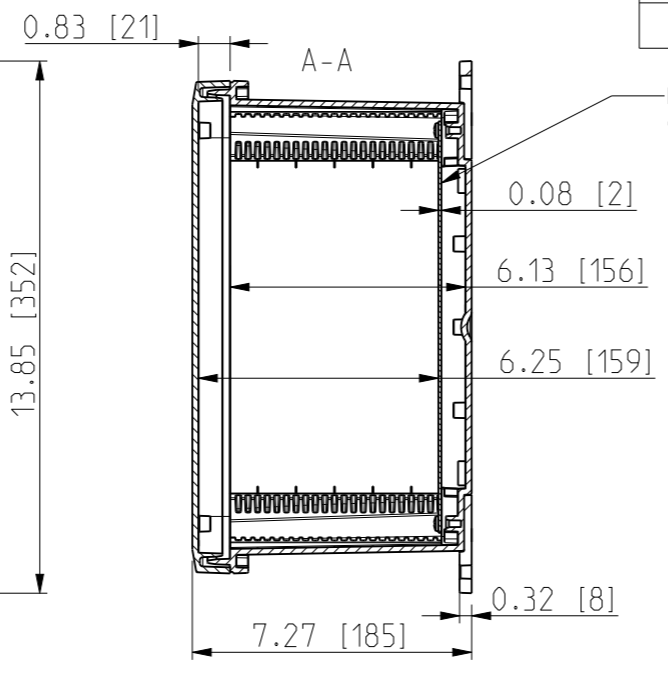

ID	Description	Date	By	Appr.
A		5.1.2018	KA	
B	Added more dimensions.	14.09.2018	MTN	

Dimensions in inches [mm]

Material: Polycarbonate		Ensto Mat:		Replaces:
ENSTO Ensto Finland Oy Ensto Smart Buildings		UPCG121006HNLF/UPC T121006HNLF		Replaced:
Scale 1:5 A3	Date 5.1.2018 By KA Checked	Dimensional drawing		Drw No: 000387045 B
Sheet No: 1 (1)	Ctrl			Ref: Polybox
				Code: UPCx121006HNLF