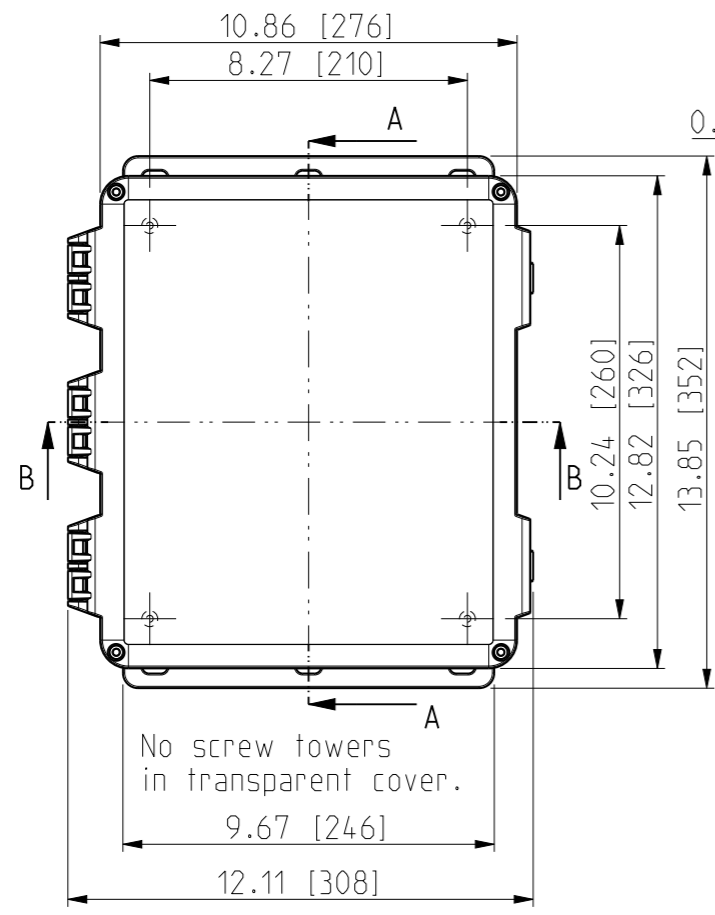

ID	Description	Date	By	Appr.
A		5.1.2018	KA	
B	Added more dimensions.	14.09.2018	MTN	

Dimensions in inches [mm]

Material: Polycarbonate		Ensto Mat:		Replaces:
ENSTO Ensto Finland Oy Ensto Smart Buildings		UPCG121006HNLF/UPC T121006HNLF		Replaced:
Scale 1:5 A3	Date 5.1.2018 By KA Checked	Dimensional drawing		Drw No: 000387045 B
Sheet No: 1 (1)	Ctrl			Ref: Polybox
				Code: UPCx121006HNLF