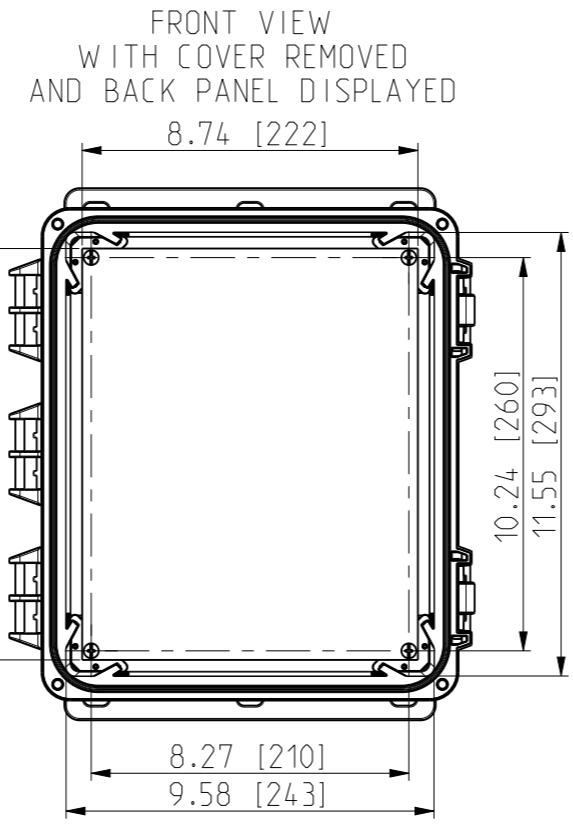

ID	Description	Date	By	Appr.
A		5.1.2018	KA	
B	Added more dimensions.	14.09.2018	MTN	

Dimensions in inches [mm]

Material: Polycarbonate		Ensto Mat:		Replaces:
ENSTO Ensto Finland Oy Ensto Smart Buildings		UPCG121006HNLF/UPC T121006HNLF		Replaced:
Scale 1:5 A3	Date 5.1.2018 By KA Checked	Dimensional drawing		Drw No: 000387045 B
Sheet No: 1 (1)	Ctrl			Ref: Polybox
				Code: UPCx121006HNLF