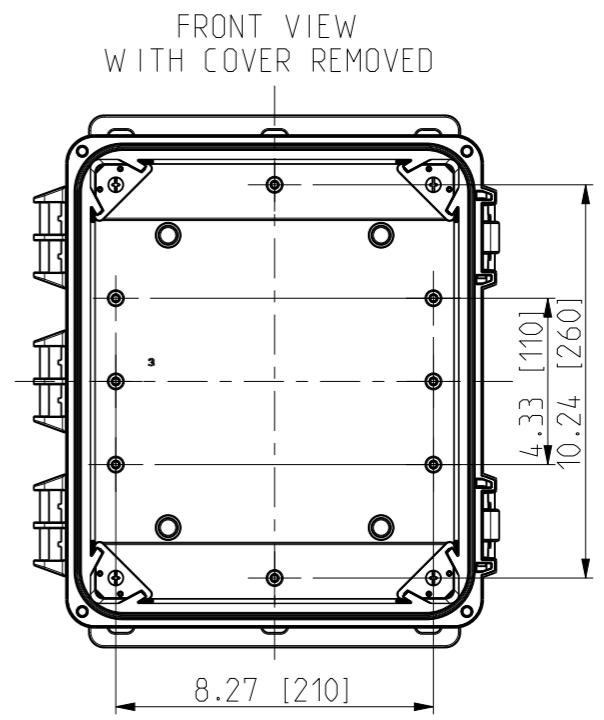

ID	Description	Date	By	Appr.
A		5.1.2018	KA	
B	Added more dimensions.	14.09.2018	MTN	

Dimensions in inches [mm]

Material: Polycarbonate		Ensto Mat:		Replaces:
ENSTO Ensto Finland Oy Ensto Smart Buildings		UPCG121006HNLF/UPC T121006HNLF		Replaced:
Scale 1:5 A3	Date 5.1.2018 By KA Checked	Dimensional drawing		Drw No: 000387045 B
Sheet No: 1 (1)	Ctrl			Ref: Polybox
				Code: UPCx121006HNLF