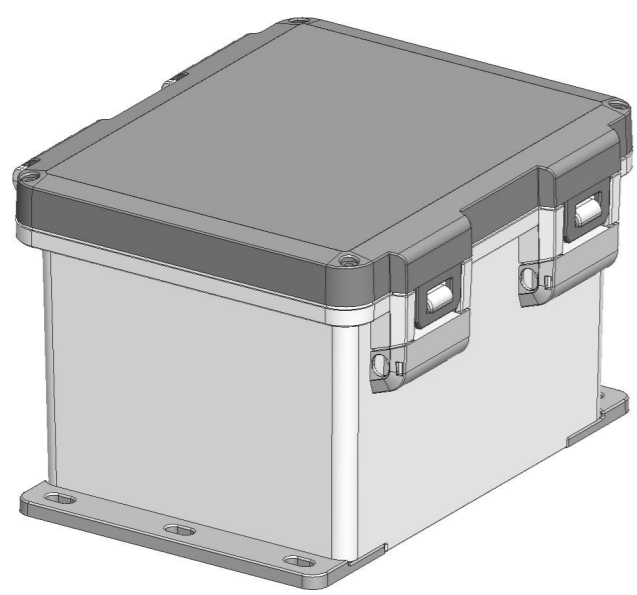

ID	Description	Date	By	Appr.
A		4.1.2018	KA	
B	Added more dimensions.	13.09.2018	MTN	

OPTIONAL BACK PANEL SHOWN

FRONT VIEW WITH COVER REMOVED AND BACK PANEL DISPLAYED

FRONT VIEW WITH COVER REMOVED

Dimensions in inches [mm]

Material: Polycarbonate		Ensto Mat:		Replaces:	
 Ensto Finland Oy Ensto Smart Buildings				Replaced:	
Scale	Date	UPC G100806HNLF / UPC T100806HNLF		Drw No: 000386952 B	
1:4	4.1.2018	Dimensional drawing		Ref: Polybox	
A3	By: KA			Code: UPC x100806HNLF	
Sheet No: 1 (1)	Checked:				
	Ctrl:				