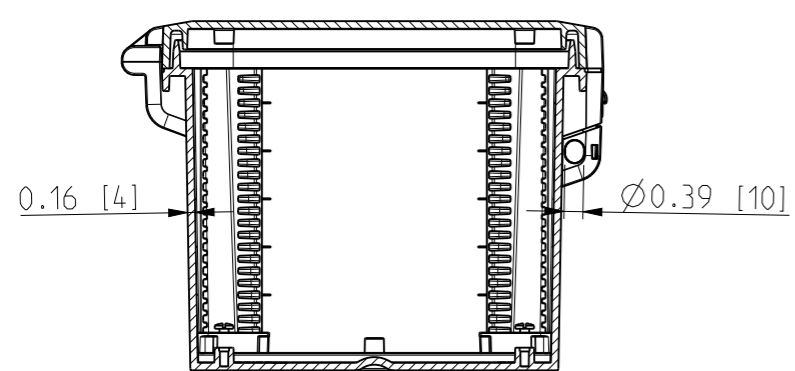

ID	Description	Date	By	Appr.
A		4.1.2018	KA	
B	Added more dimensions.	13.09.2018	MTN	

OPTIONAL BACK PANEL SHOWN

FRONT VIEW WITH COVER REMOVED AND BACK PANEL DISPLAYED

FRONT VIEW WITH COVER REMOVED

Dimensions in inches [mm]

Material: Polycarbonate		Ensto Mat:		Replaces:	
 Ensto Finland Oy Ensto Smart Buildings				Replaced:	
Scale	Date	UPC G100806HNLF / UPC T100806HNLF		Drw No: 000386952 B	
1:4	4.1.2018	Dimensional drawing		Ref: Polybox	
A3	By: KA			Code: UPC x100806HNLF	
Sheet No: 1 (1)	Checked:				
	Ctrl:				