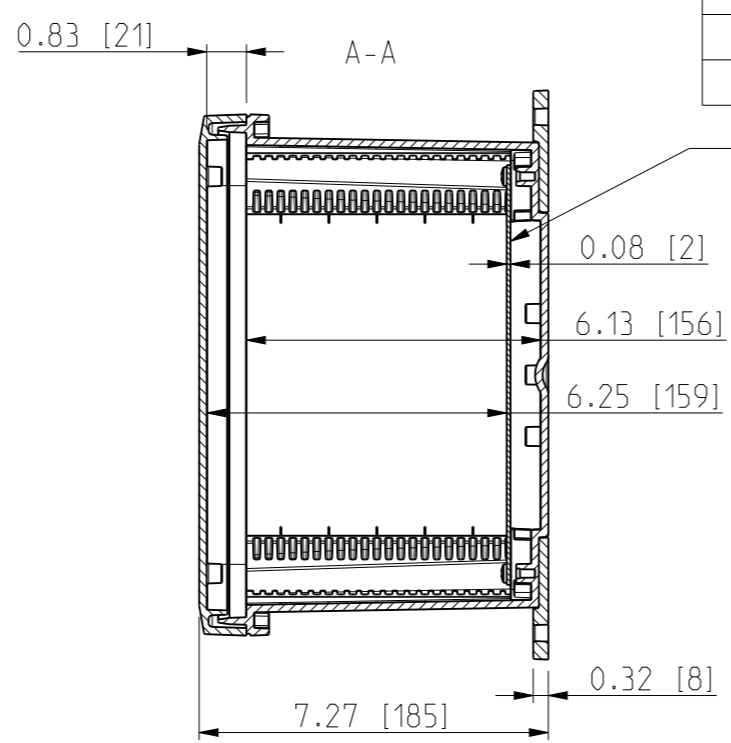

ID	Description	Date	By	Appr.
A		4.1.2018	KA	
B	Added more dimensions.	13.09.2018	MTN	

OPTIONAL BACK PANEL SHOWN

FRONT VIEW WITH COVER REMOVED AND BACK PANEL DISPLAYED

FRONT VIEW WITH COVER REMOVED

Dimensions in inches [mm]

Material: Polycarbonate		Ensto Mat:		Replaces:	
 Ensto Finland Oy Ensto Smart Buildings				Replaced:	
Scale	Date	UPC G100806HNLF / UPC T100806HNLF		Drw No: 000386952 B	
1:4	4.1.2018	Dimensional drawing		Ref: Polybox	
A3	By: KA			Code: UPC x100806HNLF	
Sheet No: 1 (1)	Checked:				
	Ctrl:				