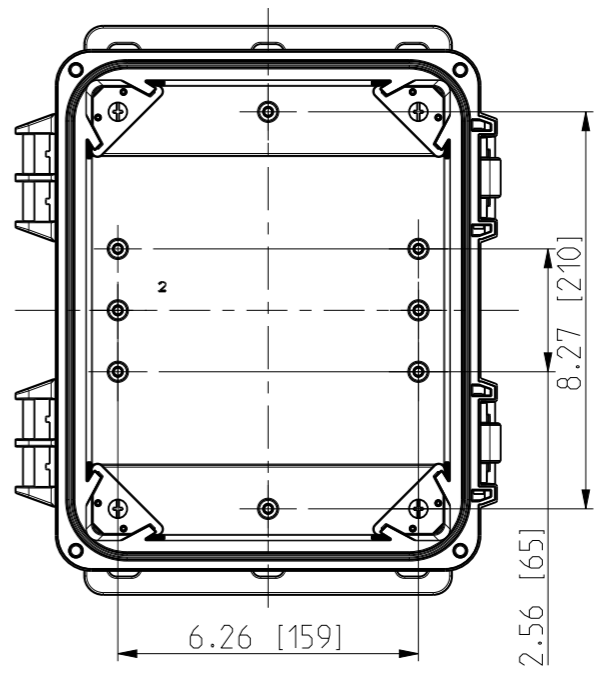

ID	Description	Date	By	Appr.
A		4.1.2018	KA	
B	Added more dimensions.	13.09.2018	MTN	

OPTIONAL BACK PANEL SHOWN

FRONT VIEW WITH COVER REMOVED AND BACK PANEL DISPLAYED

FRONT VIEW WITH COVER REMOVED

Dimensions in inches [mm]

Material: Polycarbonate		Ensto Mat:		Replaces:	
 Ensto Finland Oy Ensto Smart Buildings				Replaced:	
Scale	Date	UPC G100806HNLF / UPC T100806HNLF		Drw No: 000386952 B	
1:4	4.1.2018	Dimensional drawing		Ref: Polybox	
A3	By: KA			Code: UPC x100806HNLF	
Sheet No: 1 (1)	Checked:				
	Ctrl:				