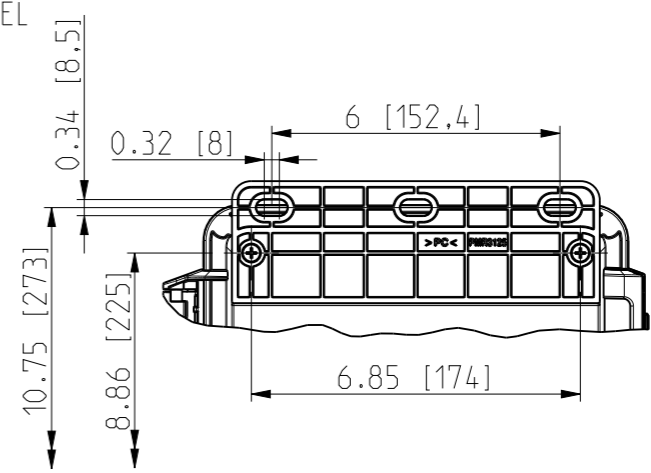

ID	Description	Date	By	Appr.
A		4.1.2018	KA	
B	Added more dimensions.	13.09.2018	MTN	

OPTIONAL BACK PANEL SHOWN

FRONT VIEW WITH COVER REMOVED AND BACK PANEL DISPLAYED

FRONT VIEW WITH COVER REMOVED

Dimensions in inches [mm]

Material: Polycarbonate		Ensto Mat:		Replaces:	
 Ensto Finland Oy Ensto Smart Buildings				Replaced:	
Scale	Date	UPC G100806HNLF / UPC T100806HNLF		Drw No: 000386952 B	
1:4	4.1.2018	Dimensional drawing		Ref: Polybox	
A3	By: KA			Code: UPC x100806HNLF	
Sheet No: 1 (1)	Checked:				
	Ctrl:				