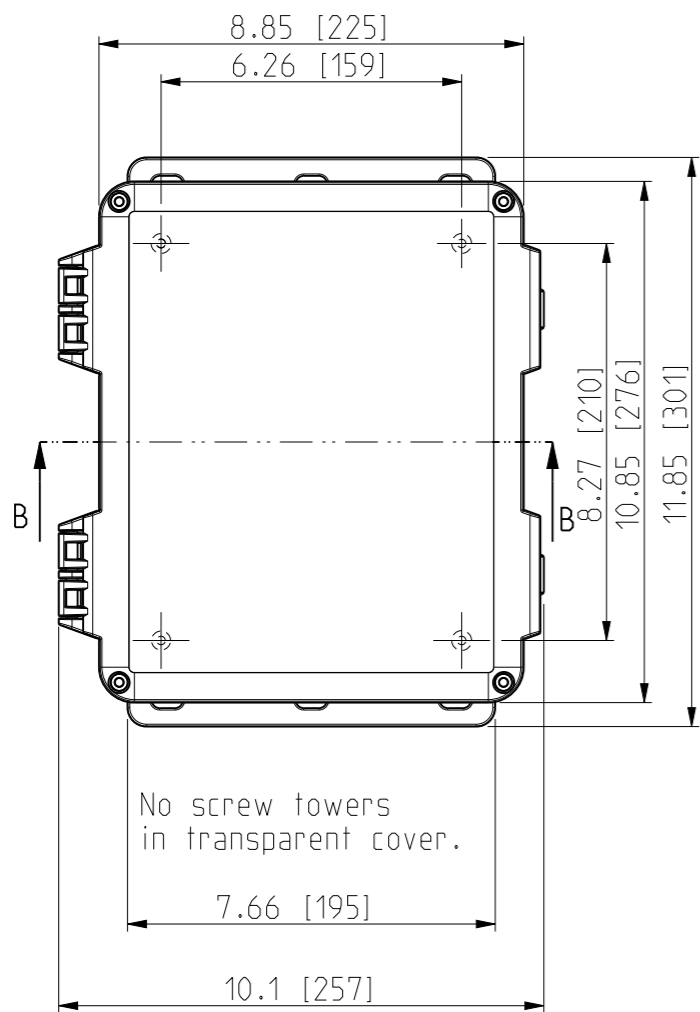

ID	Description	Date	By	Appr.
A		4.1.2018	KA	
B	Added more dimensions.	13.09.2018	MTN	

OPTIONAL BACK PANEL SHOWN

FRONT VIEW WITH COVER REMOVED AND BACK PANEL DISPLAYED

FRONT VIEW WITH COVER REMOVED

Dimensions in inches [mm]

Material: Polycarbonate		Ensto Mat:		Replaces:	
 Ensto Finland Oy Ensto Smart Buildings				Replaced:	
Scale	Date	UPC G100806HNLF / UPC T100806HNLF		Drw No: 000386952 B	
1:4	4.1.2018	Dimensional drawing		Ref: Polybox	
A3	By: KA			Code: UPC x100806HNLF	
Sheet No: 1 (1)	Checked:				
	Ctrl:				