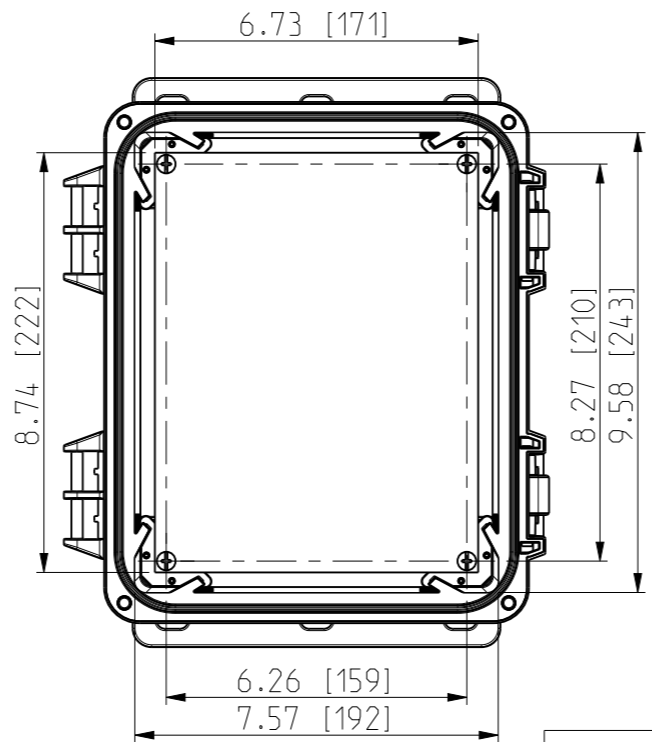

ID	Description	Date	By	Appr.
A		4.1.2018	KA	
B	Added more dimensions.	13.09.2018	MTN	

OPTIONAL BACK PANEL SHOWN

FRONT VIEW WITH COVER REMOVED AND BACK PANEL DISPLAYED

FRONT VIEW WITH COVER REMOVED

Dimensions in inches [mm]

Material: Polycarbonate		Ensto Mat:		Replaces:	
 Ensto Finland Oy Ensto Smart Buildings				Replaced:	
Scale	Date	UPC G100806HNLF / UPC T100806HNLF		Drw No: 000386952 B	
1:4	4.1.2018	Dimensional drawing		Ref: Polybox	
A3	By: KA			Code: UPC x100806HNLF	
Sheet No: 1 (1)	Checked:				
	Ctrl:				