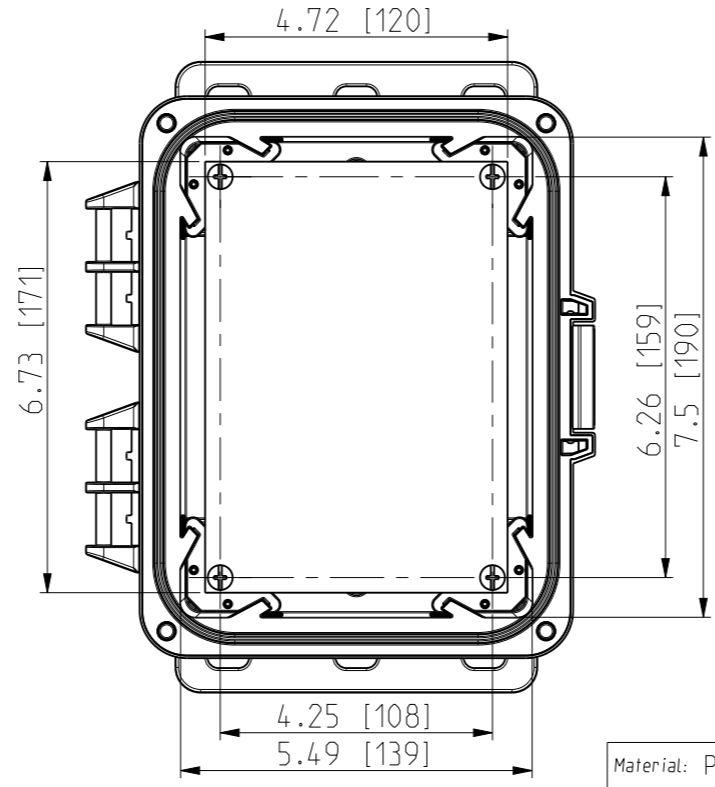

| ID | Description | Date       | By  | Appr. |
|----|-------------|------------|-----|-------|
| A  | New drawing | 13.09.2018 | MTN |       |

FRONT VIEW WITH COVER REMOVED AND BACK PANEL DISPLAYED

FRONT VIEW WITH COVER REMOVED

Dimensions in inches [mm]

|   |  |                                |  |                          |
|---|--|--------------------------------|--|--------------------------|
| Material: Polycarbonate                                   |  | Ensto Mat:                     |  | Replaces:                |
| <b>ENSTO</b><br>Ensto Finland Oy<br>Ensto Smart Buildings |  | UPCG080604HMLF/UPC T080604HMLF |  | Replaced:                |
| Scale<br>1:3<br>A3  | Date<br>13.09.18<br>By<br>MTN<br>Checked | Dimensional drawing            |  | Drw No:<br>000439361 A   |
| Sheet No: 1 (1)   | Ctrl                                     |                                |  | Ref:<br>Polybox          |
|   |  |                                |  | Code:<br>UPC x080604HMLF |