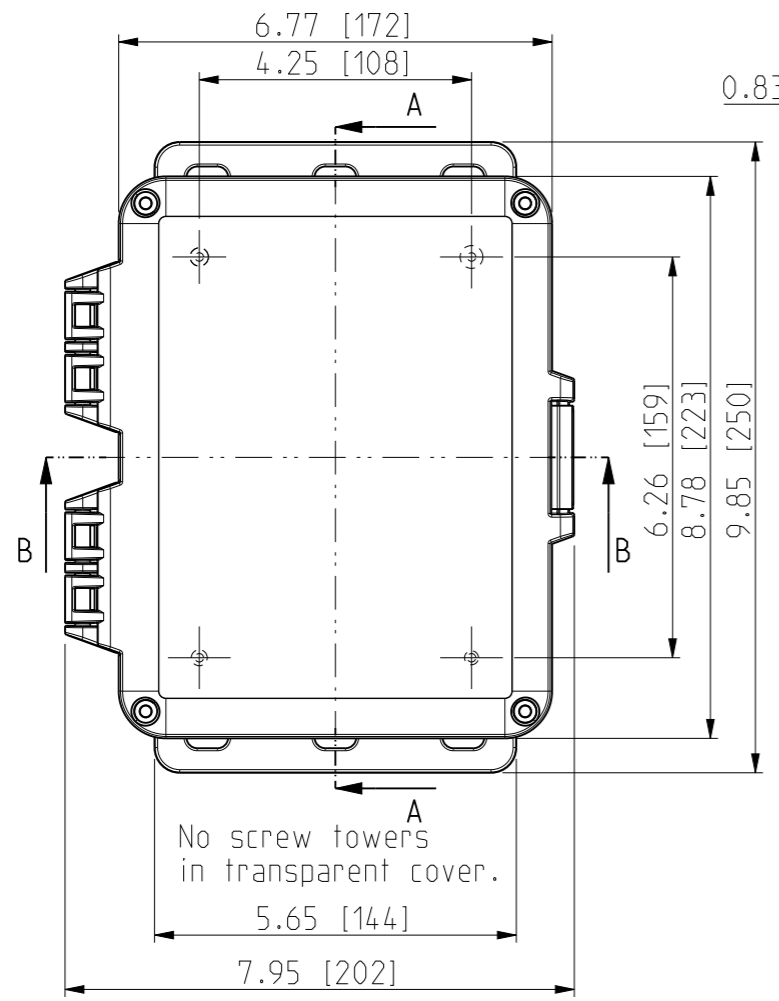

| ID | Description | Date       | By  | Appr. |
|----|-------------|------------|-----|-------|
| A  | New drawing | 13.09.2018 | MTN |       |

FRONT VIEW WITH COVER REMOVED AND BACK PANEL DISPLAYED

FRONT VIEW WITH COVER REMOVED

Dimensions in inches [mm]

|   |  |                                |  |                          |
|---|--|--------------------------------|--|--------------------------|
| Material: Polycarbonate                                   |  | Ensto Mat:                     |  | Replaces:                |
| <b>ENSTO</b><br>Ensto Finland Oy<br>Ensto Smart Buildings |  | UPCG080604HMLF/UPC T080604HMLF |  | Replaced:                |
| Scale<br>1:3<br>A3  | Date<br>13.09.18<br>By<br>MTN<br>Checked | Dimensional drawing            |  | Drw No:<br>000439361 A   |
| Sheet No: 1 (1)   | Ctrl                                     |                                |  | Ref:<br>Polybox          |
|   |  |                                |  | Code:<br>UPC x080604HMLF |