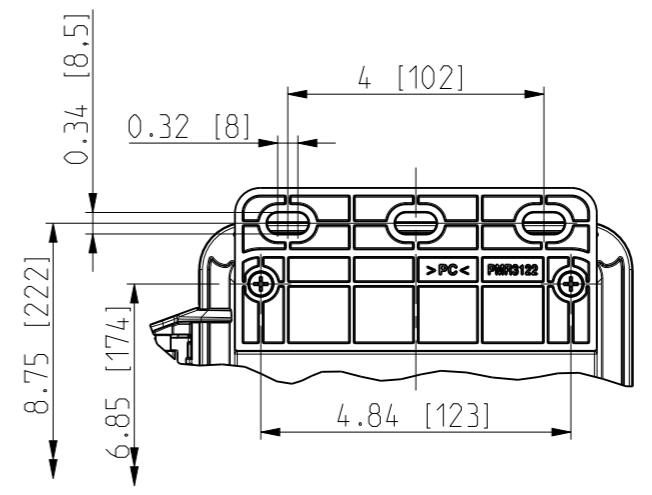

| ID | Description | Date       | By  | Appr. |
|----|-------------|------------|-----|-------|
| A  | New drawing | 13.09.2018 | MTN |       |

FRONT VIEW WITH COVER REMOVED AND BACK PANEL DISPLAYED

FRONT VIEW WITH COVER REMOVED

Dimensions in inches [mm]

|   |  |                                |  |                          |
|---|--|--------------------------------|--|--------------------------|
| Material: Polycarbonate                                   |  | Ensto Mat:                     |  | Replaces:                |
| <b>ENSTO</b><br>Ensto Finland Oy<br>Ensto Smart Buildings |  | UPCG080604HMLF/UPC T080604HMLF |  | Replaced:                |
| Scale<br>1:3<br>A3  | Date<br>13.09.18<br>By<br>MTN<br>Checked | Dimensional drawing            |  | Drw No:<br>000439361 A   |
| Sheet No: 1 (1)   | Ctrl                                     |                                |  | Ref:<br>Polybox          |
|   |  |                                |  | Code:<br>UPC x080604HMLF |