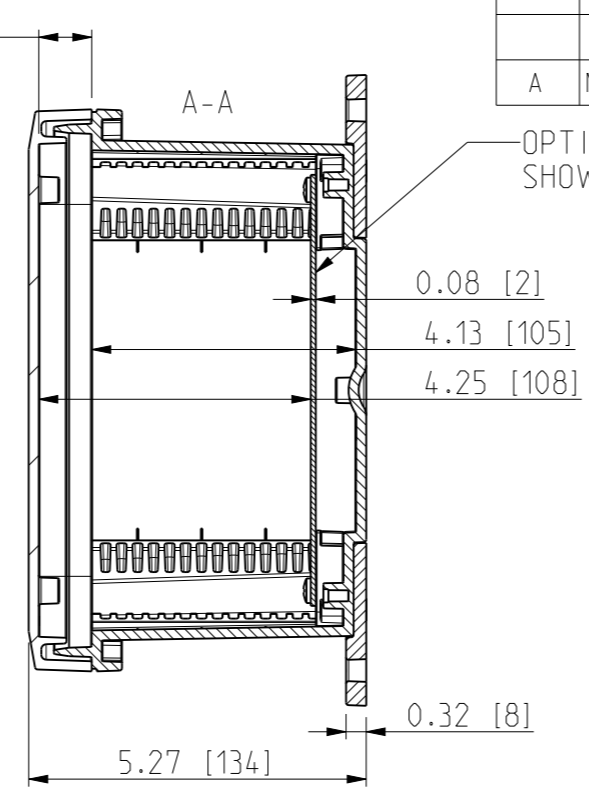

| ID | Description | Date       | By  | Appr. |
|----|-------------|------------|-----|-------|
| A  | New drawing | 13.09.2018 | MTN |       |

FRONT VIEW WITH COVER REMOVED AND BACK PANEL DISPLAYED

FRONT VIEW WITH COVER REMOVED

Dimensions in inches [mm]

|   |  |                                |  |                          |
|---|--|--------------------------------|--|--------------------------|
| Material: Polycarbonate                                   |  | Ensto Mat:                     |  | Replaces:                |
| <b>ENSTO</b><br>Ensto Finland Oy<br>Ensto Smart Buildings |  | UPCG080604HMLF/UPC T080604HMLF |  | Replaced:                |
| Scale<br>1:3<br>A3  | Date<br>13.09.18<br>By<br>MTN<br>Checked | Dimensional drawing            |  | Drw No:<br>000439361 A   |
| Sheet No: 1 (1)   | Ctrl                                     |                                |  | Ref:<br>Polybox          |
|   |  |                                |  | Code:<br>UPC x080604HMLF |