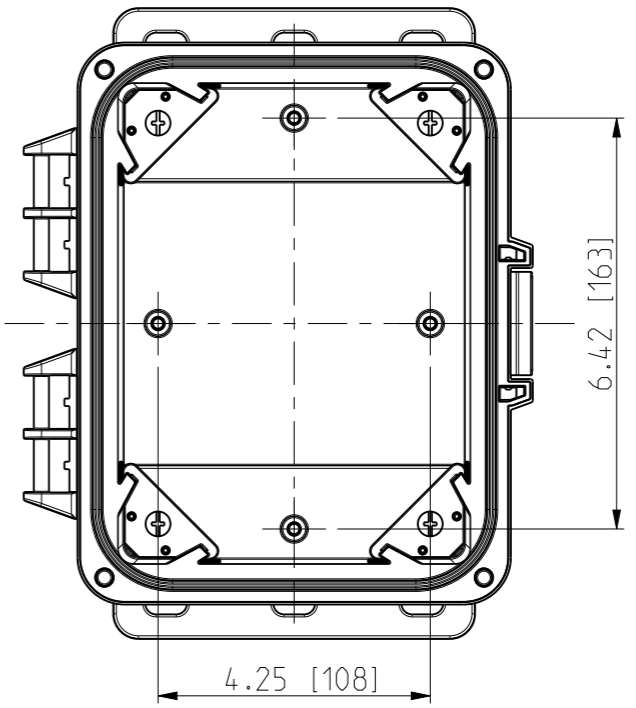

| ID | Description | Date       | By  | Appr. |
|----|-------------|------------|-----|-------|
| A  | New drawing | 13.09.2018 | MTN |       |

FRONT VIEW WITH COVER REMOVED AND BACK PANEL DISPLAYED

FRONT VIEW WITH COVER REMOVED

Dimensions in inches [mm]

|   |  |                                |  |                          |
|---|--|--------------------------------|--|--------------------------|
| Material: Polycarbonate                                   |  | Ensto Mat:                     |  | Replaces:                |
| <b>ENSTO</b><br>Ensto Finland Oy<br>Ensto Smart Buildings |  | UPCG080604HMLF/UPC T080604HMLF |  | Replaced:                |
| Scale<br>1:3<br>A3  | Date<br>13.09.18<br>By<br>MTN<br>Checked | Dimensional drawing            |  | Drw No:<br>000439361 A   |
| Sheet No: 1 (1)   | Ctrl                                     |                                |  | Ref:<br>Polybox          |
|   |  |                                |  | Code:<br>UPC x080604HMLF |