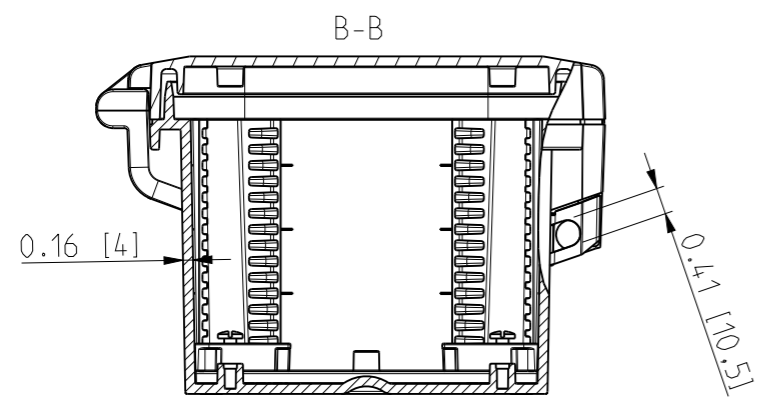

| ID | Description | Date       | By  | Appr. |
|----|-------------|------------|-----|-------|
| A  | New drawing | 13.09.2018 | MTN |       |

FRONT VIEW WITH COVER REMOVED AND BACK PANEL DISPLAYED

FRONT VIEW WITH COVER REMOVED

Dimensions in inches [mm]

|   |  |                                |  |                          |
|---|--|--------------------------------|--|--------------------------|
| Material: Polycarbonate                                   |  | Ensto Mat:                     |  | Replaces:                |
| <b>ENSTO</b><br>Ensto Finland Oy<br>Ensto Smart Buildings |  | UPCG080604HMLF/UPC T080604HMLF |  | Replaced:                |
| Scale<br>1:3<br>A3  | Date<br>13.09.18<br>By<br>MTN<br>Checked | Dimensional drawing            |  | Drw No:<br>000439361 A   |
| Sheet No: 1 (1)   | Ctrl                                     |                                |  | Ref:<br>Polybox          |
|   |  |                                |  | Code:<br>UPC x080604HMLF |