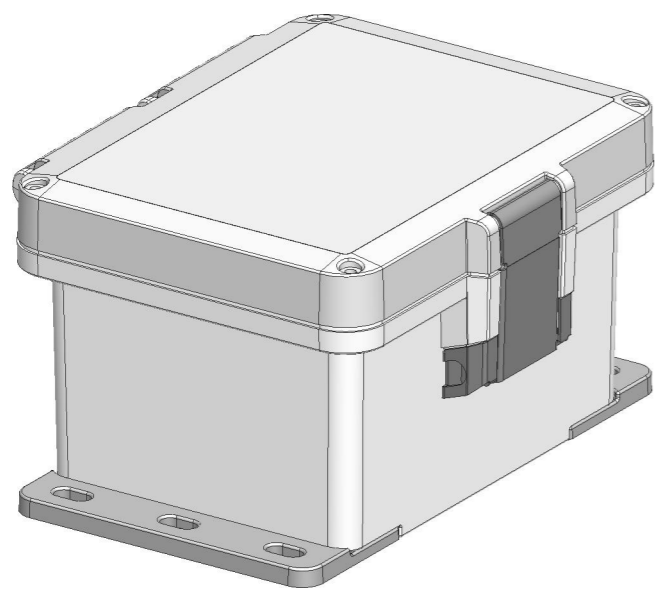

| ID | Description | Date       | By  | Appr. |
|----|-------------|------------|-----|-------|
| A  | New drawing | 13.09.2018 | MTN |       |

FRONT VIEW WITH COVER REMOVED AND BACK PANEL DISPLAYED

FRONT VIEW WITH COVER REMOVED

Dimensions in inches [mm]

|   |  |                                |  |                          |
|---|--|--------------------------------|--|--------------------------|
| Material: Polycarbonate                                   |  | Ensto Mat:                     |  | Replaces:                |
| <b>ENSTO</b><br>Ensto Finland Oy<br>Ensto Smart Buildings |  | UPCG080604HMLF/UPC T080604HMLF |  | Replaced:                |
| Scale<br>1:3<br>A3  | Date<br>13.09.18<br>By<br>MTN<br>Checked | Dimensional drawing            |  | Drw No:<br>000439361 A   |
| Sheet No: 1 (1)   | Ctrl                                     |                                |  | Ref:<br>Polybox          |
|   |  |                                |  | Code:<br>UPC x080604HMLF |