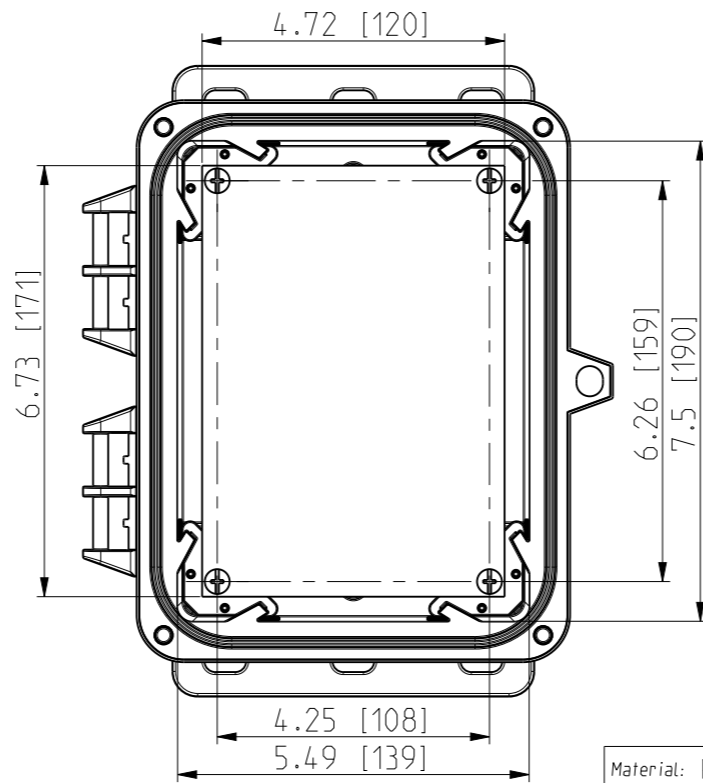

ID	Description	Date	By	Appr.
A		3.1.2018	KA	
B	More dimensions added.	13.09.2018	MTN	

FRONT VIEW WITH COVER REMOVED AND BACK PANEL DISPLAYED

FRONT VIEW WITH COVER REMOVED

Dimensions in inches [mm]

Material: Polycarbonate		Ensto Mat:		Replaces:
<b>ENSTO</b> Ensto Finland Oy Ensto Smart Buildings		UPCG080604HSF/UPCT080604HSF Dimensional drawing		Replaced:
Scale 1:3 A3	Date 3.1.2018 By KA Checked			Drw No: 000386488 B
Sheet No: 1 (1)	Ctrl			Ref: Polybox
				Code: UPCx080604HSF