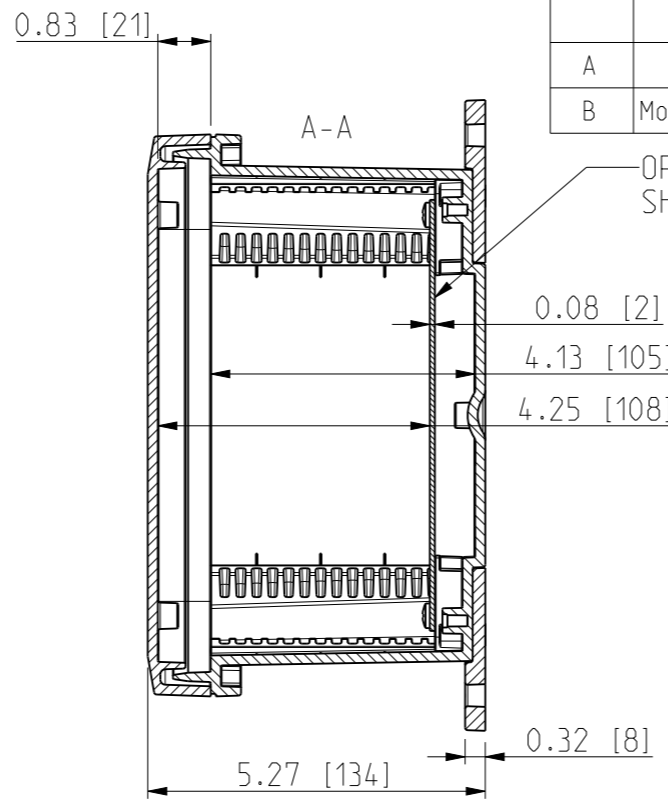

ID	Description	Date	By	Appr.
A		3.1.2018	KA	
B	More dimensions added.	13.09.2018	MTN	

FRONT VIEW WITH COVER REMOVED AND BACK PANEL DISPLAYED

FRONT VIEW WITH COVER REMOVED

Dimensions in inches [mm]

Material: Polycarbonate		Ensto Mat:		Replaces:
<b>ENSTO</b> Ensto Finland Oy Ensto Smart Buildings		UPCG080604HSF/UPCT080604HSF Dimensional drawing		Replaced:
Scale 1:3 A3	Date 3.1.2018 By KA Checked			Drw No: 000386488 B
Sheet No: 1 (1)	Ctrl			Ref: Polybox
				Code: UPCx080604HSF