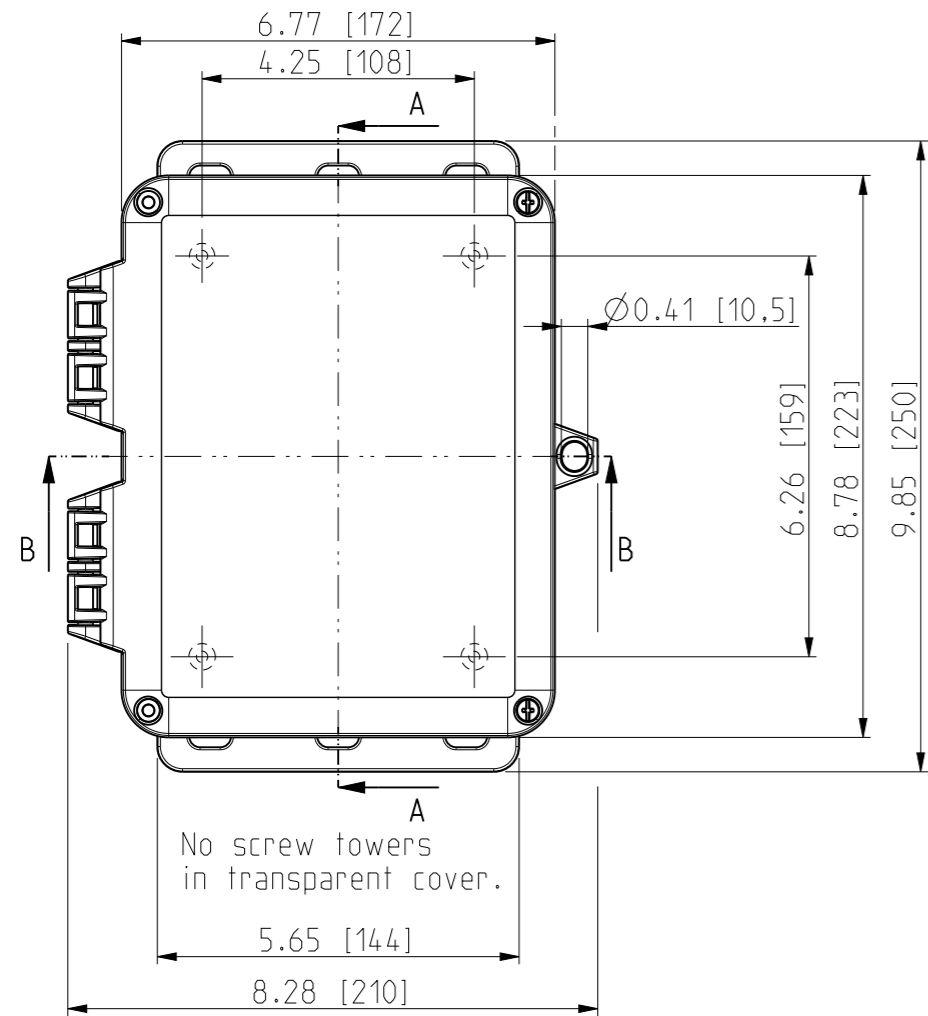

ID	Description	Date	By	Appr.
A		3.1.2018	KA	
B	More dimensions added.	13.09.2018	MTN	

FRONT VIEW WITH COVER REMOVED AND BACK PANEL DISPLAYED

FRONT VIEW WITH COVER REMOVED

Dimensions in inches [mm]

Material: Polycarbonate		Ensto Mat:		Replaces:
<b>ENSTO</b> Ensto Finland Oy Ensto Smart Buildings		UPCG080604HSF/UPCT080604HSF Dimensional drawing		Replaced:
Scale 1:3 A3	Date 3.1.2018 By KA Checked			Drw No: 000386488 B
Sheet No: 1 (1)	Ctrl			Ref: Polybox
				Code: UPCx080604HSF