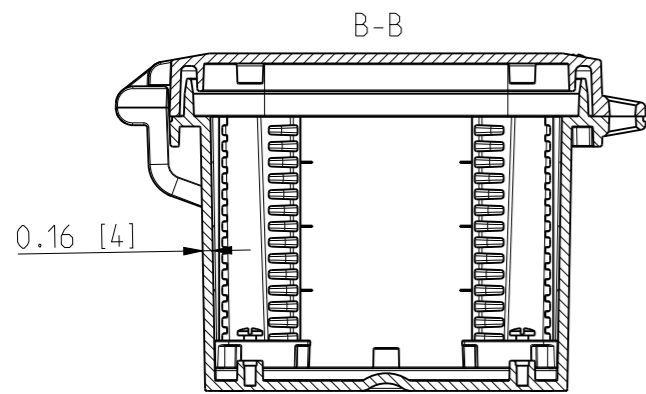

ID	Description	Date	By	Appr.
A		3.1.2018	KA	
B	More dimensions added.	13.09.2018	MTN	

FRONT VIEW WITH COVER REMOVED AND BACK PANEL DISPLAYED

FRONT VIEW WITH COVER REMOVED

Dimensions in inches [mm]

Material: Polycarbonate		Ensto Mat:		Replaces:
<b>ENSTO</b> Ensto Finland Oy Ensto Smart Buildings		UPCG080604HSF/UPCT080604HSF Dimensional drawing		Replaced:
Scale 1:3 A3	Date 3.1.2018 By KA Checked			Drw No: 000386488 B
Sheet No: 1 (1)	Ctrl			Ref: Polybox
				Code: UPCx080604HSF