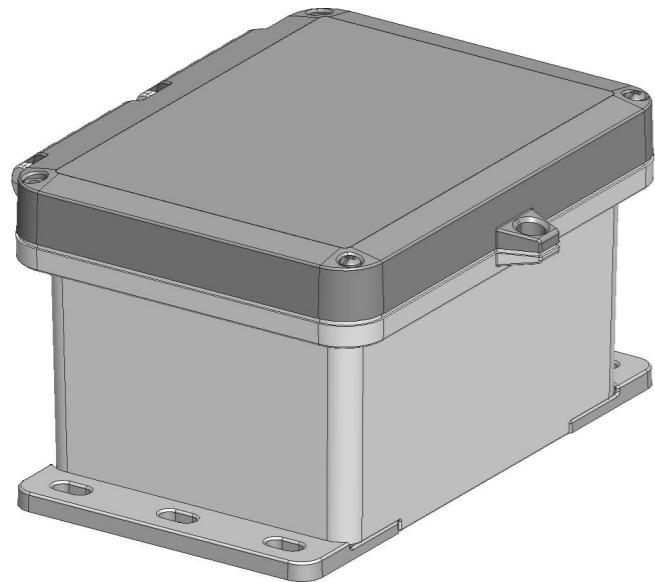

ID	Description	Date	By	Appr.
A		3.1.2018	KA	
B	More dimensions added.	13.09.2018	MTN	

FRONT VIEW WITH COVER REMOVED AND BACK PANEL DISPLAYED

FRONT VIEW WITH COVER REMOVED

Dimensions in inches [mm]

Material: Polycarbonate		Ensto Mat:		Replaces:
<b>ENSTO</b> Ensto Finland Oy Ensto Smart Buildings		UPCG080604HSF/UPCT080604HSF Dimensional drawing		Replaced:
Scale 1:3 A3	Date 3.1.2018 By KA Checked			Drw No: 000386488 B
Sheet No: 1 (1)	Ctrl			Ref: Polybox
				Code: UPCx080604HSF