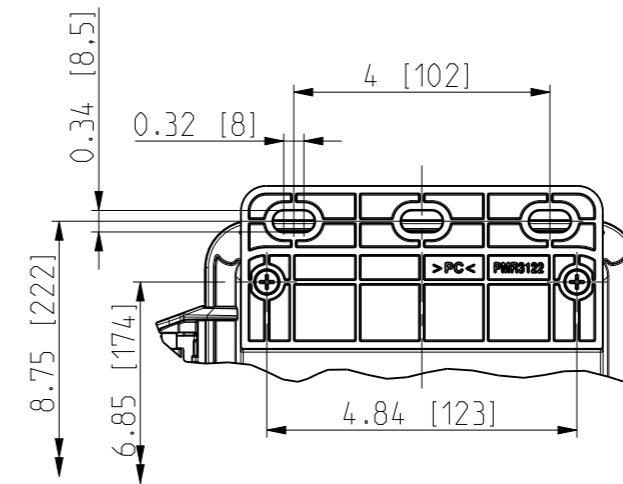

ID	Description	Date	By	Appr.
A		3.1.2018	KA	
B	More dimensions added.	13.09.2018	MTN	

FRONT VIEW WITH COVER REMOVED AND BACK PANEL DISPLAYED

FRONT VIEW WITH COVER REMOVED

Dimensions in inches [mm]

Material: Polycarbonate		Ensto Mat:		Replaces:
<b>ENSTO</b> Ensto Finland Oy Ensto Smart Buildings		UPCG080604HSF/UPCT080604HSF Dimensional drawing		Replaced:
Scale 1:3 A3	Date 3.1.2018 By KA Checked			Drw No: 000386488 B
Sheet No: 1 (1)	Ctrl			Ref: Polybox
				Code: UPCx080604HSF