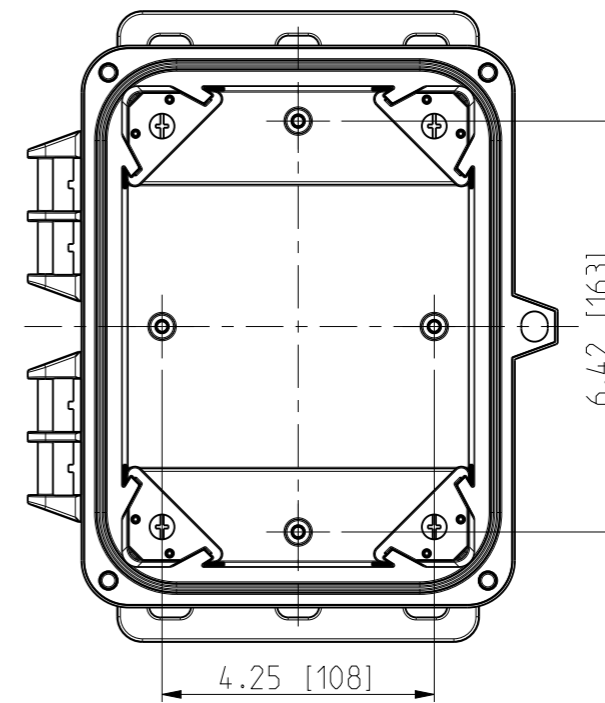

ID	Description	Date	By	Appr.
A		3.1.2018	KA	
B	More dimensions added.	13.09.2018	MTN	

FRONT VIEW WITH COVER REMOVED AND BACK PANEL DISPLAYED

FRONT VIEW WITH COVER REMOVED

Dimensions in inches [mm]

Material: Polycarbonate		Ensto Mat:		Replaces:
<b>ENSTO</b> Ensto Finland Oy Ensto Smart Buildings		UPCG080604HSF/UPCT080604HSF Dimensional drawing		Replaced:
Scale 1:3 A3	Date 3.1.2018 By KA Checked			Drw No: 000386488 B
Sheet No: 1 (1)	Ctrl			Ref: Polybox
				Code: UPCx080604HSF