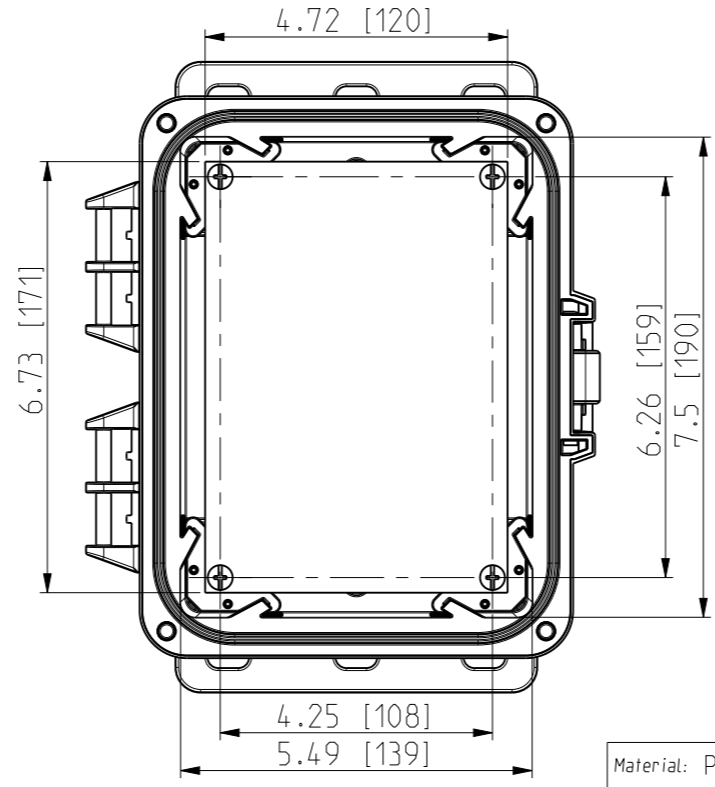

ID	Description	Date	By	Appr.
A		3.1.2018	KA	
B	More dimensions added.	13.09.2018	MTN	

FRONT VIEW WITH COVER REMOVED AND BACK PANEL DISPLAYED

FRONT VIEW WITH COVER REMOVED

Dimensions in inches [mm]

Material: Polycarbonate		Ensto Mat:		Replaces:
ENSTO Ensto Finland Oy Ensto Smart Buildings		UPCG080604HNLF/UPCT080604HNLF		Replaced:
Scale 1:3 A3	Date 3.1.2018 By KA Checked	Dimensional drawing		Drw No: 000386705 B
Sheet No: 1 (1)	Ctrl			Ref: Polybox
				Code: UPC x080604HNLF