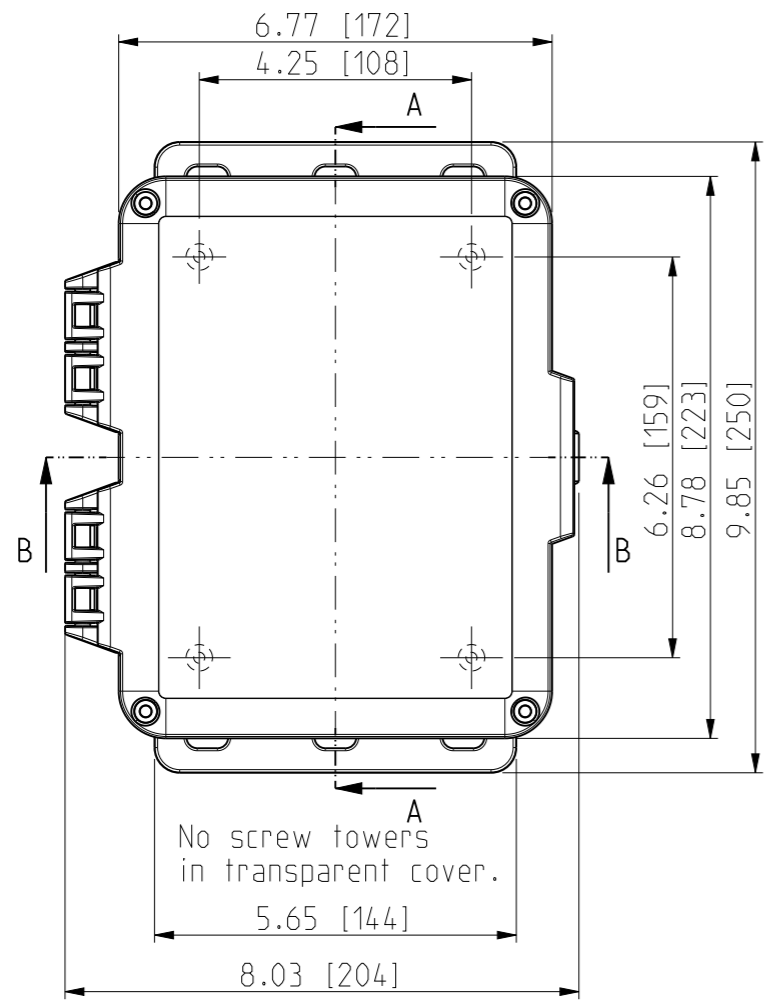

ID	Description	Date	By	Appr.
A		3.1.2018	KA	
B	More dimensions added.	13.09.2018	MTN	

FRONT VIEW WITH COVER REMOVED AND BACK PANEL DISPLAYED

FRONT VIEW WITH COVER REMOVED

Dimensions in inches [mm]

Material: Polycarbonate		Ensto Mat:		Replaces:
ENSTO Ensto Finland Oy Ensto Smart Buildings		UPCG080604HNLF/UPCT080604HNLF		Replaced:
Scale 1:3 A3	Date 3.1.2018 By KA Checked	Dimensional drawing		Drw No: 000386705 B
Sheet No: 1 (1)	Ctrl			Ref: Polybox
				Code: UPC x080604HNLF