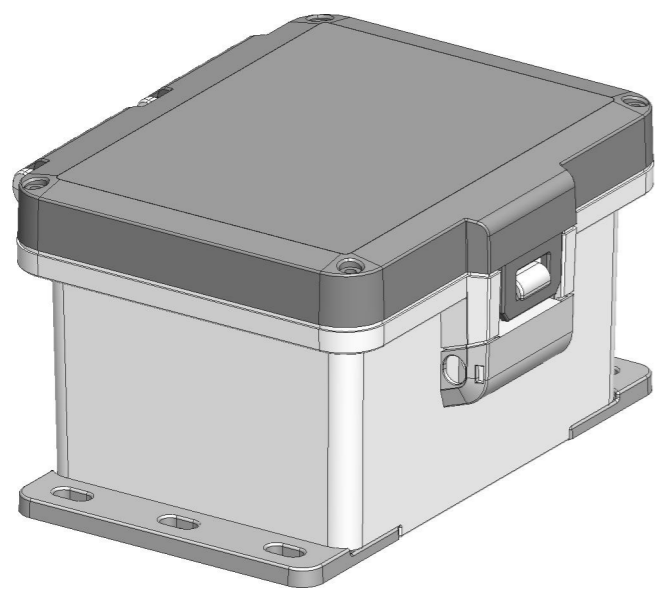

ID	Description	Date	By	Appr.
A		3.1.2018	KA	
B	More dimensions added.	13.09.2018	MTN	

FRONT VIEW WITH COVER REMOVED AND BACK PANEL DISPLAYED

FRONT VIEW WITH COVER REMOVED

Dimensions in inches [mm]

Material: Polycarbonate		Ensto Mat:		Replaces:
ENSTO Ensto Finland Oy Ensto Smart Buildings		UPCG080604HNLF/UPCT080604HNLF		Replaced:
Scale 1:3 A3	Date 3.1.2018 By KA Checked	Dimensional drawing		Drw No: 000386705 B
Sheet No: 1 (1)	Ctrl			Ref: Polybox
				Code: UPC x080604HNLF