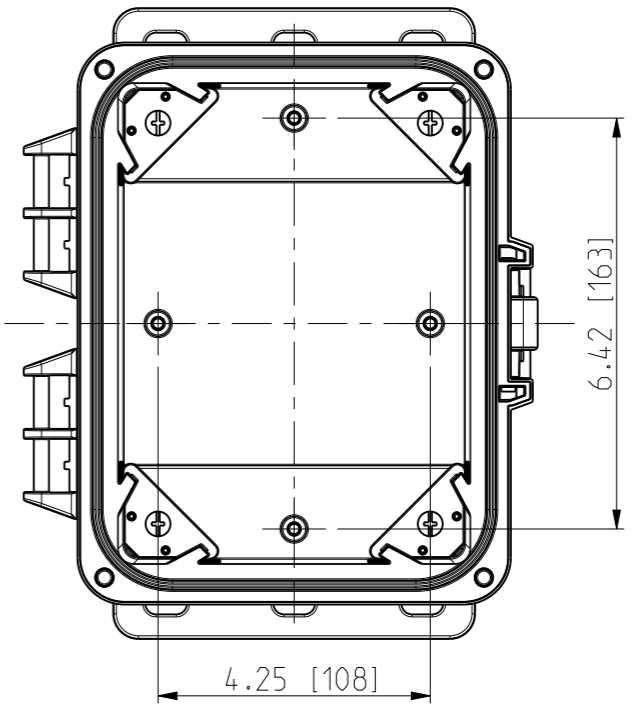

ID	Description	Date	By	Appr.
A		3.1.2018	KA	
B	More dimensions added.	13.09.2018	MTN	

FRONT VIEW WITH COVER REMOVED AND BACK PANEL DISPLAYED

FRONT VIEW WITH COVER REMOVED

Dimensions in inches [mm]

Material: Polycarbonate		Ensto Mat:		Replaces:
ENSTO Ensto Finland Oy Ensto Smart Buildings		UPCG080604HNLF/UPCT080604HNLF		Replaced:
Scale 1:3 A3	Date 3.1.2018 By KA Checked	Dimensional drawing		Drw No: 000386705 B
Sheet No: 1 (1)	Ctrl			Ref: Polybox
				Code: UPC x080604HNLF