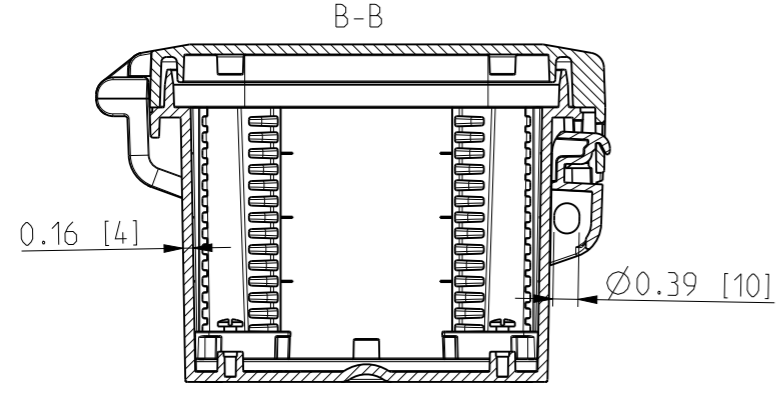

ID	Description	Date	By	Appr.
A		3.1.2018	KA	
B	More dimensions added.	13.09.2018	MTN	

FRONT VIEW WITH COVER REMOVED AND BACK PANEL DISPLAYED

FRONT VIEW WITH COVER REMOVED

Dimensions in inches [mm]

Material: Polycarbonate		Ensto Mat:		Replaces:
ENSTO Ensto Finland Oy Ensto Smart Buildings		UPCG080604HNLF/UPCT080604HNLF		Replaced:
Scale 1:3 A3	Date 3.1.2018 By KA Checked	Dimensional drawing		Drw No: 000386705 B
Sheet No: 1 (1)	Ctrl			Ref: Polybox
				Code: UPC x080604HNLF