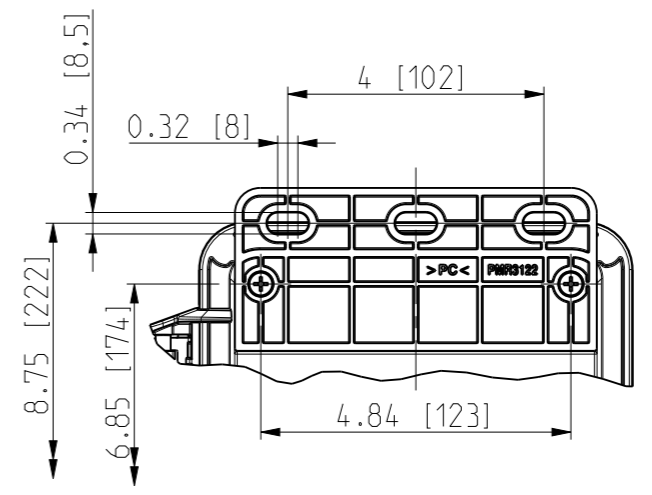

ID	Description	Date	By	Appr.
A		3.1.2018	KA	
B	More dimensions added.	13.09.2018	MTN	

FRONT VIEW WITH COVER REMOVED AND BACK PANEL DISPLAYED

FRONT VIEW WITH COVER REMOVED

Dimensions in inches [mm]

Material: Polycarbonate		Ensto Mat:		Replaces:
ENSTO Ensto Finland Oy Ensto Smart Buildings		UPCG080604HNLF/UPCT080604HNLF		Replaced:
Scale 1:3 A3	Date 3.1.2018 By KA Checked	Dimensional drawing		Drw No: 000386705 B
Sheet No: 1 (1)	Ctrl			Ref: Polybox
				Code: UPC x080604HNLF