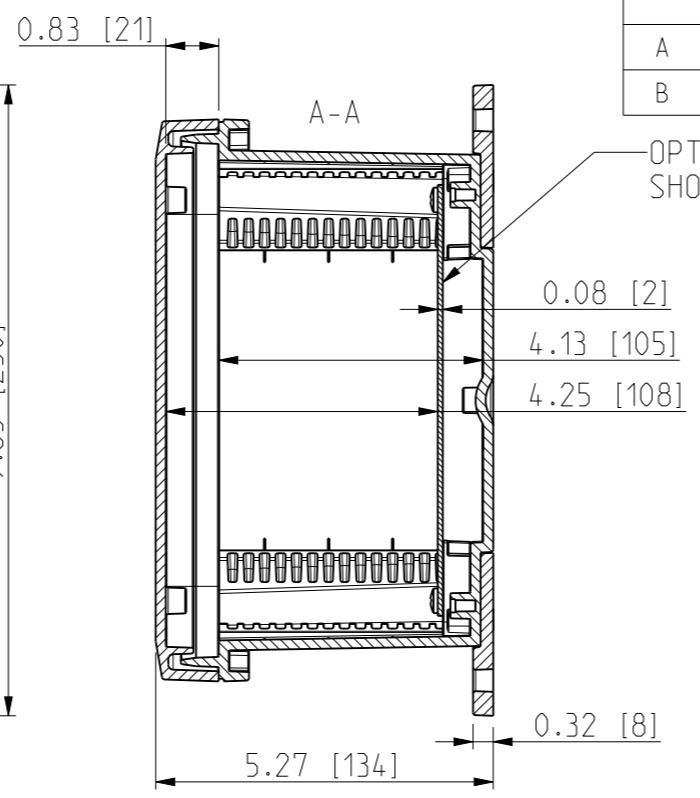

ID	Description	Date	By	Appr.
A		3.1.2018	KA	
B	More dimensions added.	13.09.2018	MTN	

FRONT VIEW WITH COVER REMOVED AND BACK PANEL DISPLAYED

FRONT VIEW WITH COVER REMOVED

Dimensions in inches [mm]

Material: Polycarbonate		Ensto Mat:		Replaces:
ENSTO Ensto Finland Oy Ensto Smart Buildings		UPCG080604HNLF/UPCT080604HNLF		Replaced:
Scale 1:3 A3	Date 3.1.2018 By KA Checked	Dimensional drawing		Drw No: 000386705 B
Sheet No: 1 (1)	Ctrl			Ref: Polybox
				Code: UPC x080604HNLF