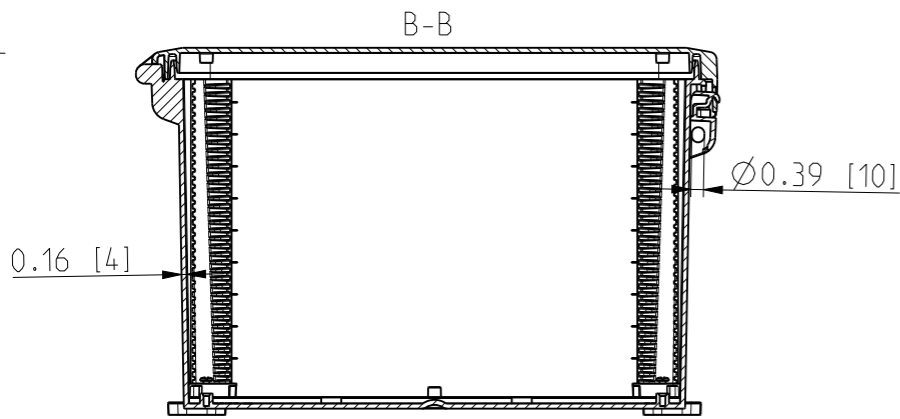

ID	Description	Date	By	Appr.
A		2.1.2018	KA	
B	Added more dimensions.	17.09.2018	MTN	

FRONT VIEW WITH COVER REMOVED AND BACK PANEL DISPLAYED

FRONT VIEW WITH COVER REMOVED

Dimensions in inches [mm]

Material: Polycarbonate		Ensto Mat:	
ENSTO Ensto Finland Oy Ensto Smart Buildings		UPC G181610HNL / UPC T181610HNL	
Scale 1:6 A3	Date 19.12.2017 By KA Checked	Dimensional drawing	Replaces:
Sheet No: 1 (1)	Ctrl		Replaced:
			Drw No: 000385516 B
			Ref: Polybox
			Code: UPCx181610HNL