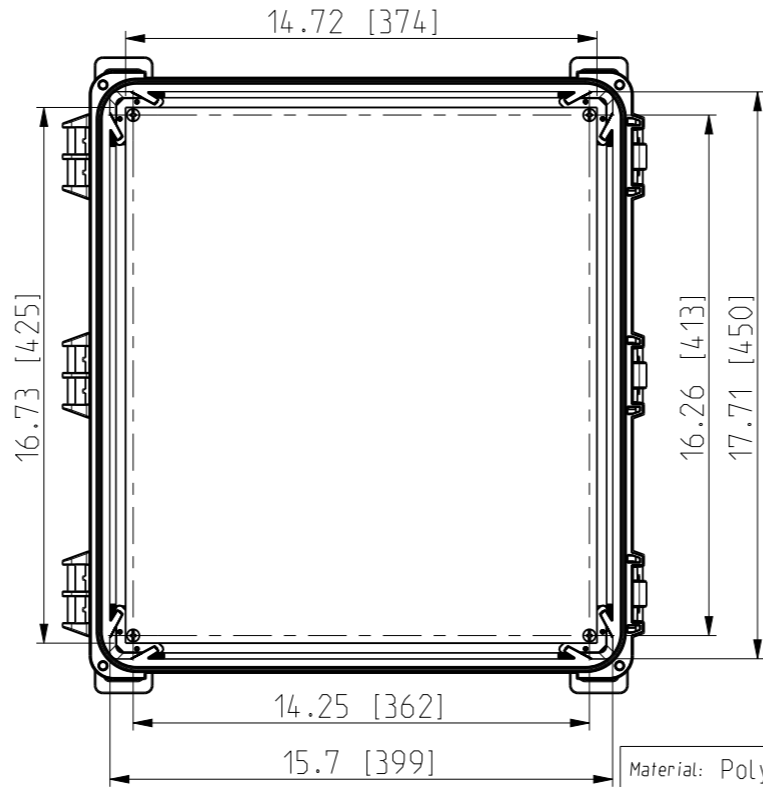

ID	Description	Date	By	Appr.
A		2.1.2018	KA	
B	Added more dimensions.	17.09.2018	MTN	

FRONT VIEW WITH COVER REMOVED AND BACK PANEL DISPLAYED

FRONT VIEW WITH COVER REMOVED

Dimensions in inches [mm]

Material: Polycarbonate		Ensto Mat:	
ENSTO Ensto Finland Oy Ensto Smart Buildings		UPC G181610HNL / UPC T181610HNL	
Scale 1:6 A3	Date 19.12.2017 By KA Checked	Dimensional drawing	Replaces:
Sheet No: 1 (1)	Ctrl		Replaced:
			Drw No: 000385516 B
			Ref: Polybox
			Code: UPCx181610HNL