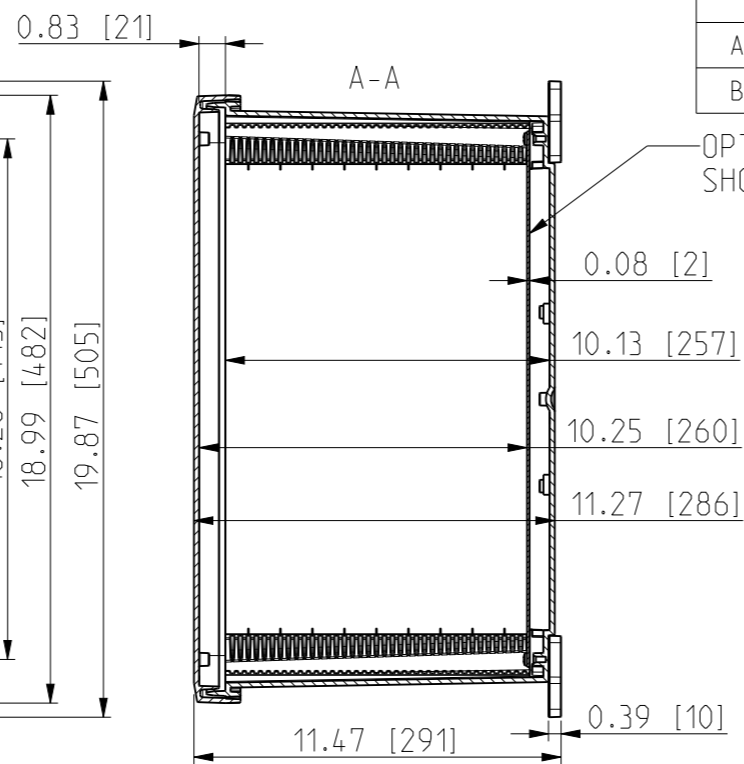

ID	Description	Date	By	Appr.
A		2.1.2018	KA	
B	Added more dimensions.	17.09.2018	MTN	

FRONT VIEW WITH COVER REMOVED AND BACK PANEL DISPLAYED

FRONT VIEW WITH COVER REMOVED

Dimensions in inches [mm]

Material: Polycarbonate		Ensto Mat:	
ENSTO Ensto Finland Oy Ensto Smart Buildings		UPC G181610HNL / UPC T181610HNL	
Scale 1:6 A3	Date 19.12.2017 By KA Checked	Dimensional drawing	Replaces:
Sheet No: 1 (1)	Ctrl		Replaced:
			Drw No: 000385516 B
			Ref: Polybox
			Code: UPCx181610HNL