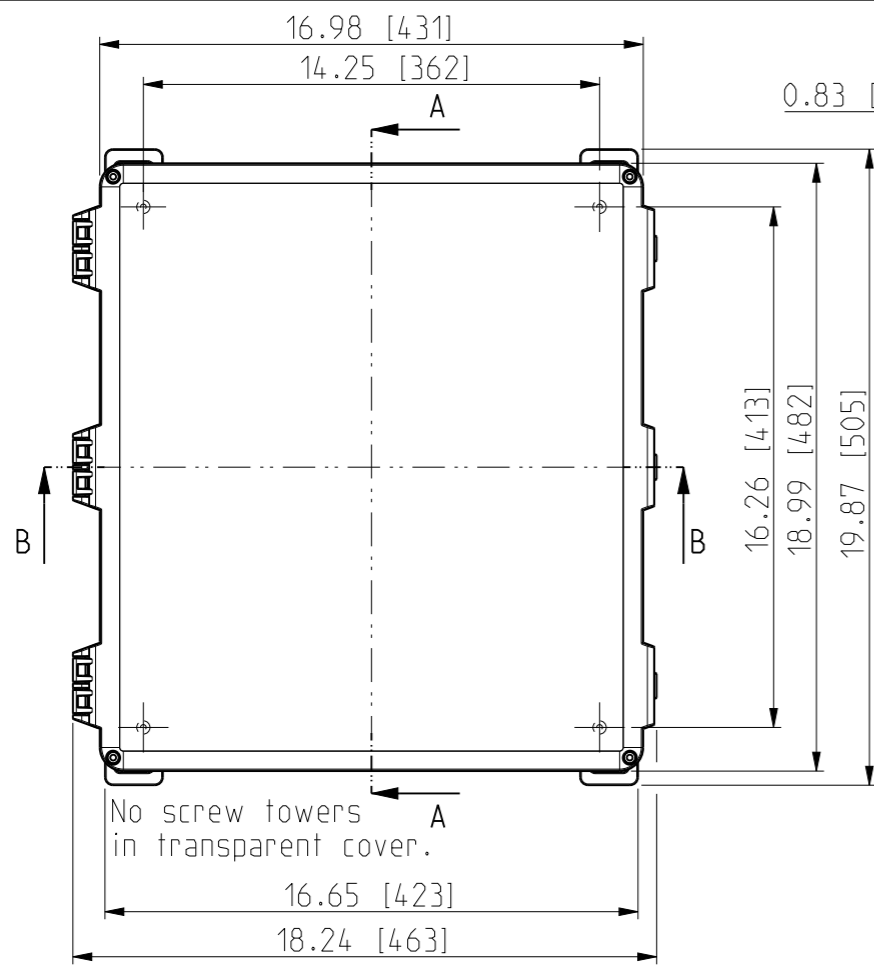

ID	Description	Date	By	Appr.
A		2.1.2018	KA	
B	Added more dimensions.	17.09.2018	MTN	

FRONT VIEW WITH COVER REMOVED AND BACK PANEL DISPLAYED

FRONT VIEW WITH COVER REMOVED

Dimensions in inches [mm]

Material: Polycarbonate		Ensto Mat:	
ENSTO Ensto Finland Oy Ensto Smart Buildings		UPC G181610HNL / UPC T181610HNL	
Scale 1:6 A3	Date 19.12.2017 By KA Checked	Dimensional drawing	Replaces:
Sheet No: 1 (1)	Ctrl		Replaced:
			Drw No: 000385516 B
			Ref: Polybox
			Code: UPCx181610HNL