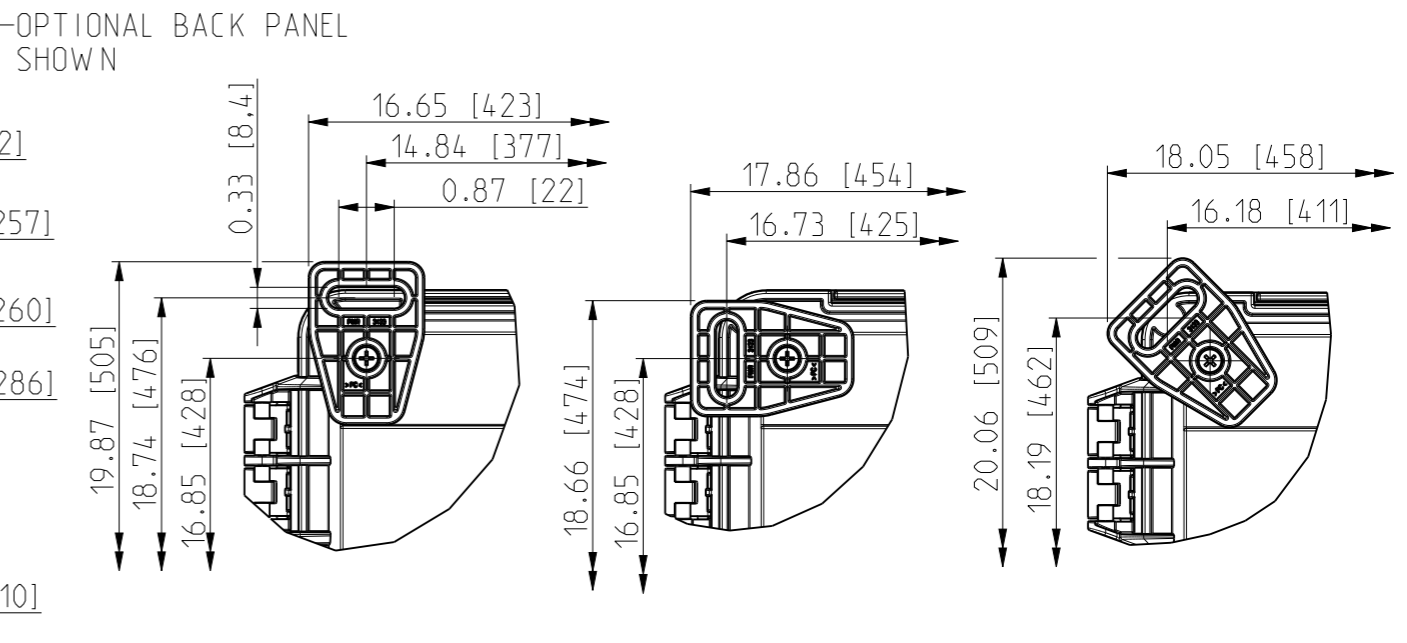

ID	Description	Date	By	Appr.
A		2.1.2018	KA	
B	Added more dimensions.	17.09.2018	MTN	

FRONT VIEW WITH COVER REMOVED AND BACK PANEL DISPLAYED

FRONT VIEW WITH COVER REMOVED

Dimensions in inches [mm]

Material: Polycarbonate		Ensto Mat:	
ENSTO Ensto Finland Oy Ensto Smart Buildings		UPC G181610HNL / UPC T181610HNL	
Scale 1:6 A3	Date 19.12.2017 By KA Checked	Dimensional drawing	Replaces:
Sheet No: 1 (1)	Ctrl		Replaced:
			Drw No: 000385516 B
			Ref: Polybox
			Code: UPCx181610HNL