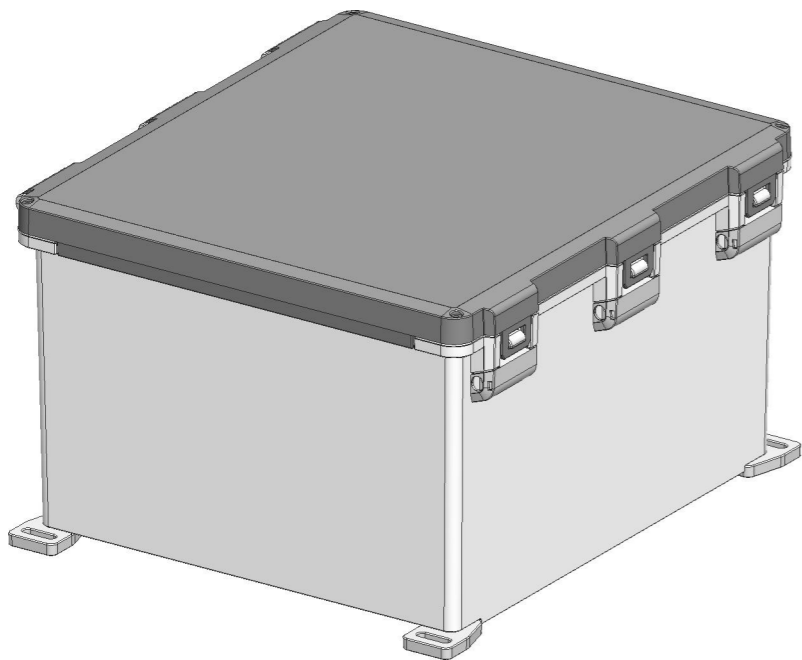

ID	Description	Date	By	Appr.
A		2.1.2018	KA	
B	Added more dimensions.	17.09.2018	MTN	

FRONT VIEW WITH COVER REMOVED AND BACK PANEL DISPLAYED

FRONT VIEW WITH COVER REMOVED

Dimensions in inches [mm]

Material: Polycarbonate		Ensto Mat:	
ENSTO Ensto Finland Oy Ensto Smart Buildings		UPC G181610HNL / UPC T181610HNL	
Scale 1:6 A3	Date 19.12.2017 By KA Checked	Dimensional drawing	Replaces:
Sheet No: 1 (1)	Ctrl		Replaced:
			Drw No: 000385516 B
			Ref: Polybox
			Code: UPCx181610HNL