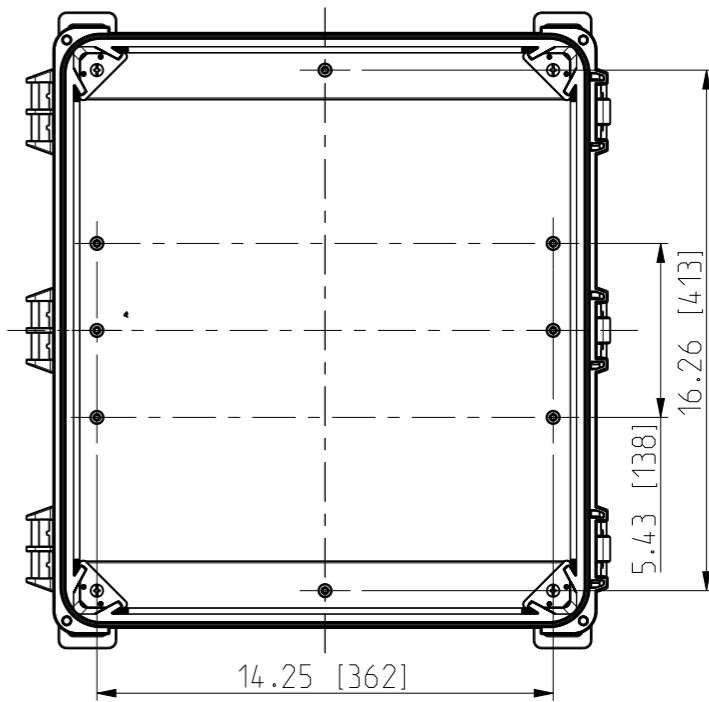

ID	Description	Date	By	Appr.
A		2.1.2018	KA	
B	Added more dimensions.	17.09.2018	MTN	

FRONT VIEW WITH COVER REMOVED AND BACK PANEL DISPLAYED

FRONT VIEW WITH COVER REMOVED

Dimensions in inches [mm]

Material: Polycarbonate		Ensto Mat:	
ENSTO Ensto Finland Oy Ensto Smart Buildings		UPC G181610HNL / UPC T181610HNL	
Scale 1:6 A3	Date 19.12.2017 By KA Checked	Dimensional drawing	Replaces:
Sheet No: 1 (1)	Ctrl		Replaced:
			Drw No: 000385516 B
			Ref: Polybox
			Code: UPCx181610HNL