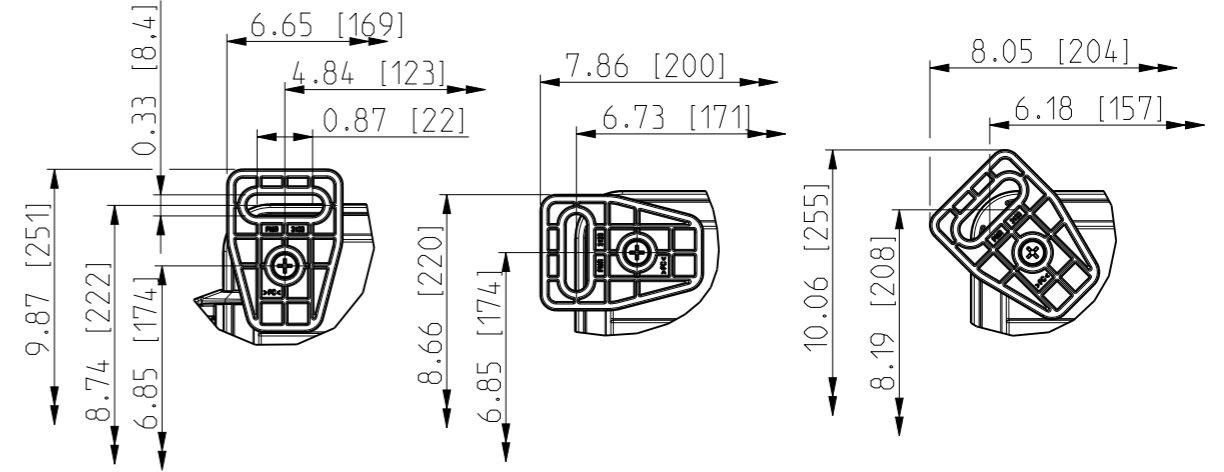

ID	Description	Date	By	Appr.
A	New drawing	13.09.2018	MTN	

FRONT VIEW WITH COVER REMOVED AND BACK PANEL DISPLAYED

FRONT VIEW WITH COVER REMOVED

Dimensions in inches [mm]

Material: Polycarbonate		Ensto Mat:		Replaces:
ENSTO Ensto Finland Oy Ensto Smart Buildings		UPCG080604HML/UPCT080604HML		Replaced:
Scale 1:3 A3	Date 13.09.18 By MTN Checked	Dimensional drawing		Drw No: 000439359 A
Sheet No: 1 (1)	Ctrl			Ref: Polybox
				Code: UPCx080604HML