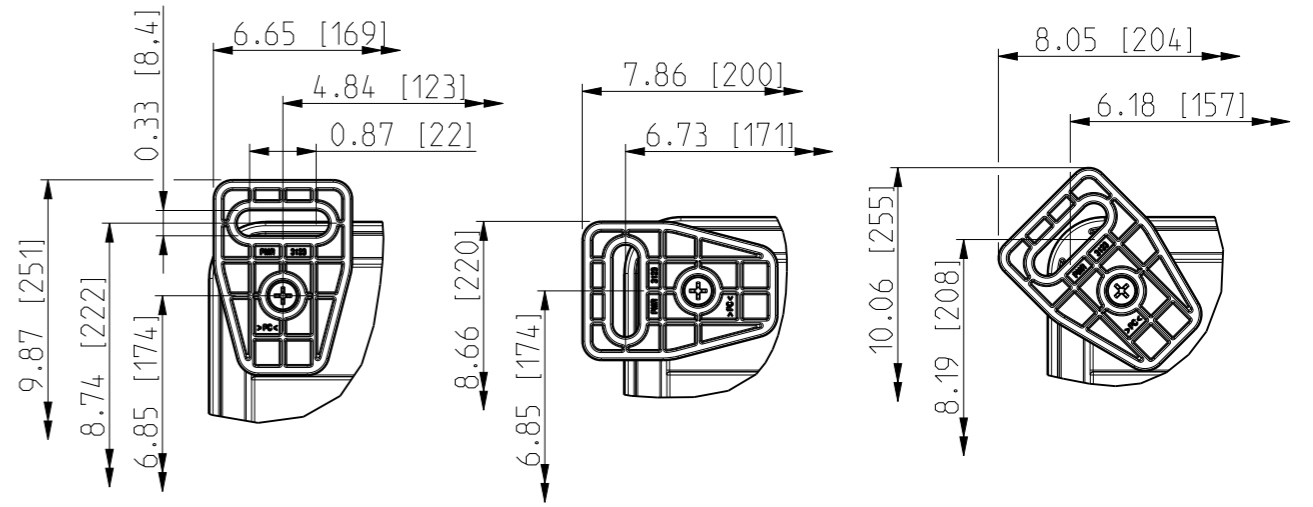

ID	Description	Date	By	Appr.
A		2.1.2018	KA	
B	More dimensions added.	10.09.2018	MTN	

FRONT VIEW WITH COVER REMOVED

FRONT VIEW WITH COVER REMOVED AND BACK PANEL DISPLAYED

Dimensions in inches [mm]

Material: Polycarbonate		Ensto Mat:		Replaces:
ENSTO Ensto Finland Oy Ensto Smart Buildings				Replaced:
Scale 1:3 A3	Date 18.12.2017 By KA Checked	UPC G080604 / UPC T080604 Dimensional drawing		Drw No: 000385246 B
Sheet No: 1 (1)	Ctrl			Ref: Polybox
				Code: UPC x080604