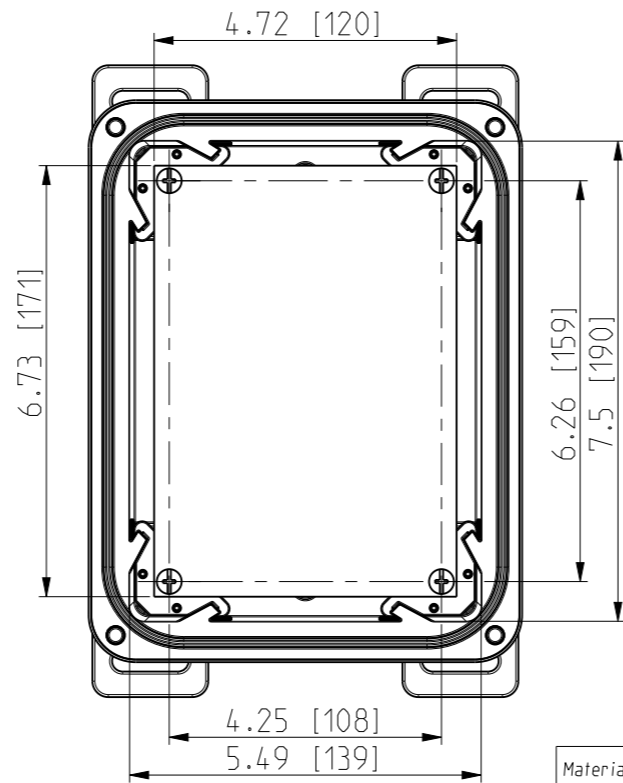

ID	Description	Date	By	Appr.
A		2.1.2018	KA	
B	More dimensions added.	10.09.2018	MTN	

FRONT VIEW WITH COVER REMOVED

FRONT VIEW WITH COVER REMOVED AND BACK PANEL DISPLAYED

Dimensions in inches [mm]

Material: Polycarbonate		Ensto Mat:		Replaces:
ENSTO Ensto Finland Oy Ensto Smart Buildings				Replaced:
Scale 1:3 A3	Date 18.12.2017 By KA Checked	UPC G080604 / UPC T080604 Dimensional drawing		Drw No: 000385246 B
Sheet No: 1 (1)	Ctrl			Ref: Polybox
				Code: UPC x080604