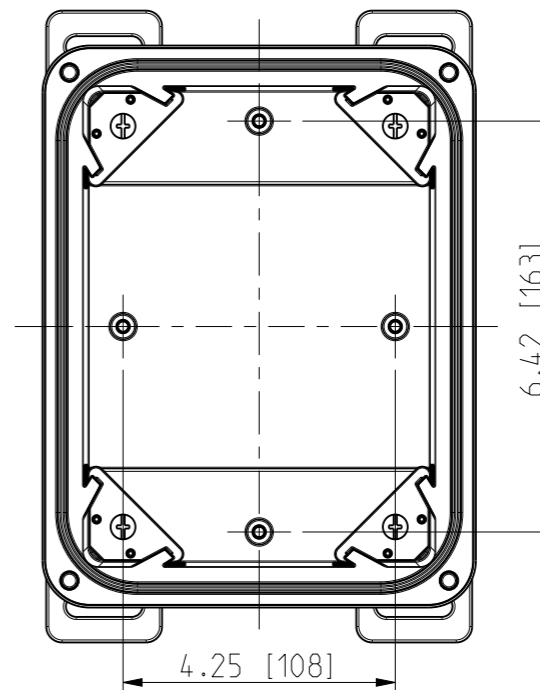

ID	Description	Date	By	Appr.
A		2.1.2018	KA	
B	More dimensions added.	10.09.2018	MTN	

FRONT VIEW WITH COVER REMOVED

FRONT VIEW WITH COVER REMOVED AND BACK PANEL DISPLAYED

Dimensions in inches [mm]

Material: Polycarbonate		Ensto Mat:		Replaces:
ENSTO Ensto Finland Oy Ensto Smart Buildings				Replaced:
Scale 1:3 A3	Date 18.12.2017 By KA Checked	UPC G080604 / UPC T080604 Dimensional drawing		Drw No: 000385246 B
Sheet No: 1 (1)	Ctrl			Ref: Polybox
				Code: UPC x080604