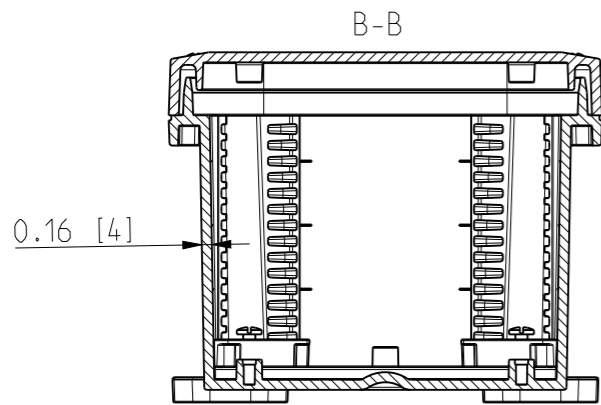

ID	Description	Date	By	Appr.
A		2.1.2018	KA	
B	More dimensions added.	10.09.2018	MTN	

FRONT VIEW WITH COVER REMOVED

FRONT VIEW WITH COVER REMOVED AND BACK PANEL DISPLAYED

Dimensions in inches [mm]

Material: Polycarbonate		Ensto Mat:		Replaces:
ENSTO Ensto Finland Oy Ensto Smart Buildings				Replaced:
Scale 1:3 A3	Date 18.12.2017 By KA Checked	UPC G080604 / UPC T080604 Dimensional drawing		Drw No: 000385246 B
Sheet No: 1 (1)	Ctrl			Ref: Polybox
				Code: UPC x080604