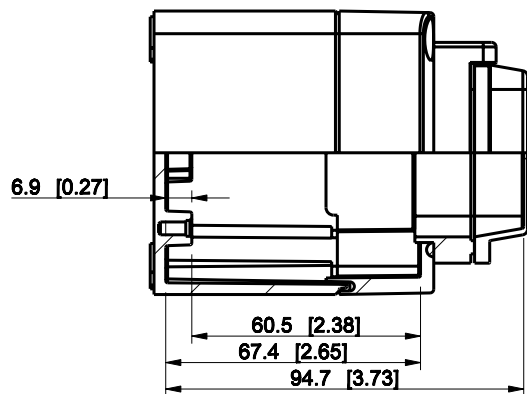

ID	Description	Date	By	Appr.
A				

Dimensions in mm [inches]

model RABP081308G_2M PART drawing CUBOR_1_0_DRAWING	Material: ABS		Color: RAL 7035	
	Supplier: ENSTO		Tool No:	
	Scale: 1:2		Weight [kg]: 8.97	
	Date: 13.03.09		Volume:	
	By: PKos		Replaces:	
Checked:		Replaced:		
Ctrl:		Drw No: A		
		Ref: Cubo R		
		Code: RABP081308G_2M		
		Sheet No:		