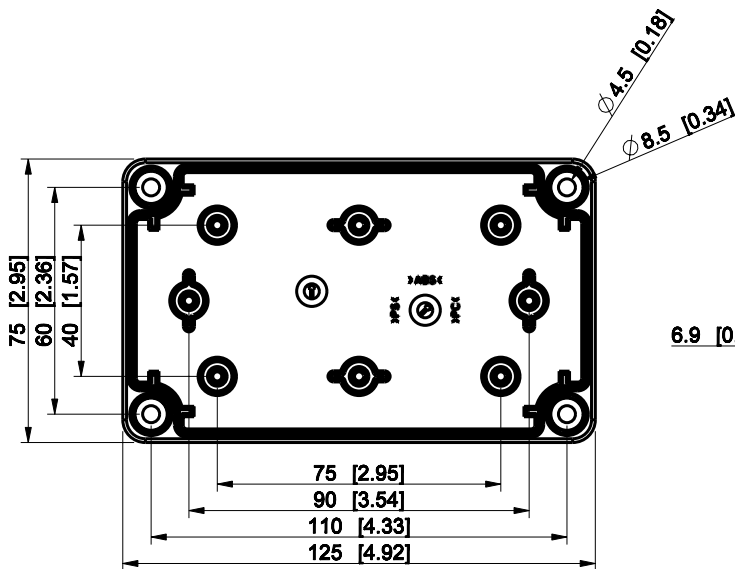

ID	Description	Date	By	Appr.
A				

Dimensions in mm [inches]

model RABP081308G_2M PART drawing CUBOR_1_0_DRAWING	Material: ABS		Color: RAL 7035	
	Supplier: ENSTO		Tool No:	
	Scale: 1:2		Weight [kg]: 8.97	
	Date: 13.03.09		Volume:	
	By: PKos		Replaces:	
Checked:		Replaced:		
Ctrl:		Drw No: A		
		Ref: Cubo R		
		Code: RABP081308G_2M		
		Sheet No:		

RABP081308G_2M