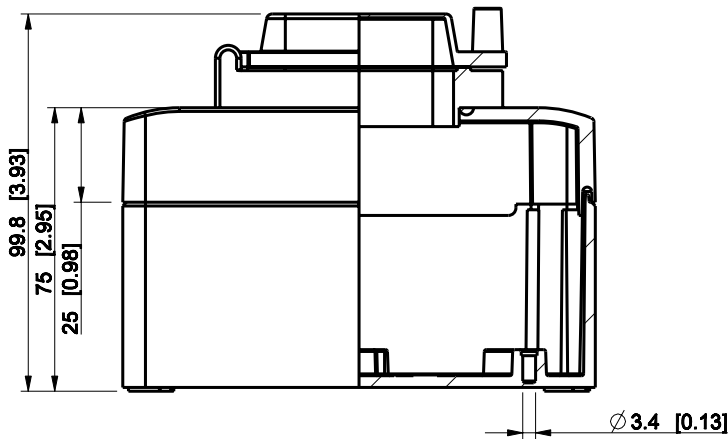

ID	Description	Date	By	Appr.
A				

Dimensions in mm [inches]

model RABP081308G_2M PART drawing CUBOR_1_0_DRAWING	Material: ABS		Color: RAL 7035	
	Supplier: ENSTO		Tool No:	
	Scale: 1:2		Weight [kg]: 8.97	
	Date: 13.03.09		Volume:	
	By: PKos		Replaces:	
Checked:		Replaced:		
Ctrl:		Drw No: A		
		Ref: Cubo R		
		Code: RABP081308G_2M		
		Sheet No:		