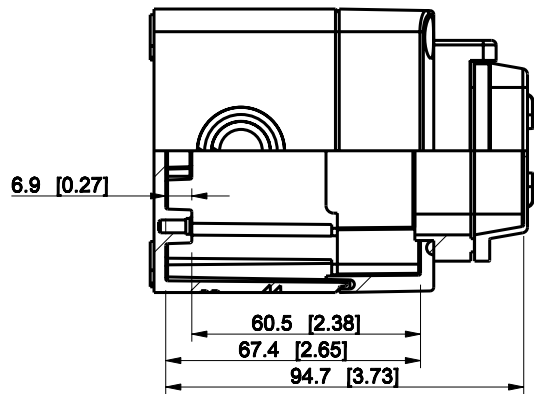

ID	Description	Date	By	Appr.
A				

Dimensions in mm [inches]

model RPCK081308G_2M drawing CUBOR_1_0_DRAWING	Material: Polycarbonate, fiberglass-reinforced		Color: RAL 7035	
	Supplier: ENSTO		Tool No:	
	Scale: 1:2		Weight [kg]: 0.24	
	Date: 13.03.09		Volume:	
	By: PKos		Replaces:	
Checked:		Replaced:		
Ctrl:		Drw No: A		
		Ref: Cubo R		
		Code: RPCK081308G_2M		
		Sheet No:		