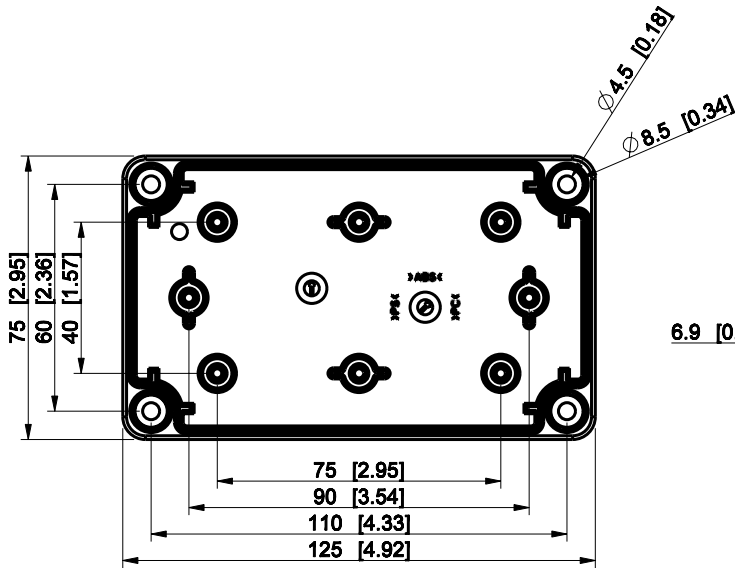

ID	Description	Date	By	Appr.
A				

Dimensions in mm [inches]

model RPCK081308G_2M drawing CUBOR_1_0_DRAWING	Material: Polycarbonate, fiberglass-reinforced		Color: RAL 7035	
	Supplier: ENSTO		Tool No:	
	Scale: 1:2		Weight [kg]: 0.24	
	Date: 13.03.09		Volume:	
	By: PKos		Replaces:	
Checked:		Replaced:		
Ctrl:		Drw No: A		
		Ref: Cubo R		
		Code: RPCK081308G_2M		
		Sheet No:		

RPCK081308G_2M