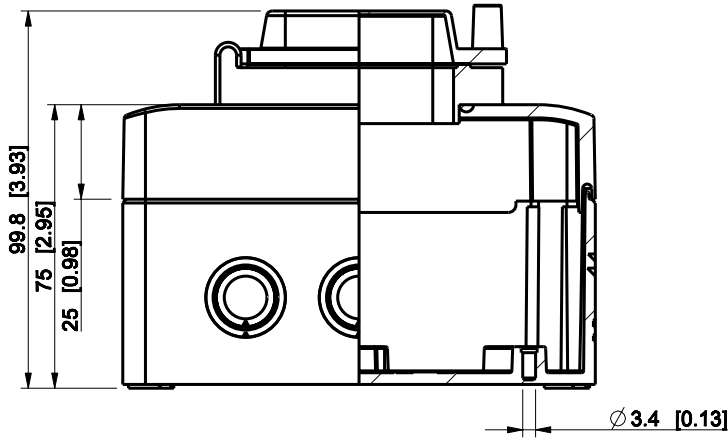

ID	Description	Date	By	Appr.
A				

Dimensions in mm [inches]

model RPCK081308G_2M drawing CUBOR_1_0_DRAWING	Material: Polycarbonate, fiberglass-reinforced		Color: RAL 7035	
	Supplier: ENSTO		Tool No:	
	Scale: 1:2		Weight [kg]: 0.24	
	Date: 13.03.09		Volume:	
	By: PKos		Replaces:	
Checked:		Replaced:		
Ctrl:		Drw No: A		
		Ref: Cubo R		
		Code: RPCK081308G_2M		
		Sheet No:		