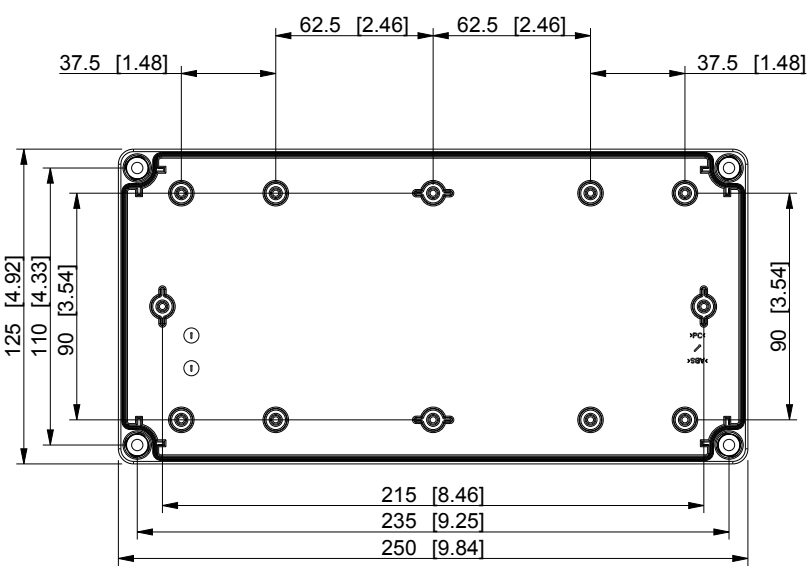

| ID | Description | Date | By | Appr. |
|----|-------------|------|----|-------|
| A | | | | |

Dimensions in mm [inches]

| | |
|--|-----------------|
| Material: Polycarbonate, fiberglass-reinforced | Color: RAL 7035 |
|--|-----------------|

| | | | |
|-----------|----------|-------------------|---------|
| Supplier: | Tool No: | Weight [kg]: 0.92 | Volume: |
|-----------|----------|-------------------|---------|

SPCP132513T

| | | |
|-------|---------|-----------|
| Scale | Date | 8.12.2016 |
| 1:3 | By | KA |
| - | Checked | |
| - | Ctrl | |

| | |
|-----------|-------------|
| Replaces: | |
| Replaced: | |
| Drw No: | - A |
| Ref: | Cubo S |
| Code: | SPCP132513T |
| Sheet No: | |

model SPCP132513T PART
drawing CUBOS132513 DRAWING