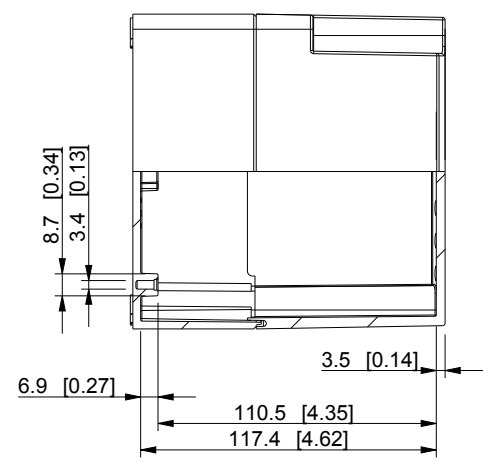

| ID | Description | Date | By | Appr. |
|----|-------------|------|----|-------|
| A | | | | |

Dimensions in mm [inches]

| | |
|--|-----------------|
| Material: Polycarbonate, fiberglass-reinforced | Color: RAL 7035 |
|--|-----------------|

| | | | |
|-----------|----------|-------------------|---------|
| Supplier: | Tool No: | Weight [kg]: 0.92 | Volume: |
|-----------|----------|-------------------|---------|

SPCP132513T

| | | |
|-------|---------|-----------|
| Scale | Date | 8.12.2016 |
| 1:3 | By | KA |
| - | Checked | |
| - | Ctrl | |

| | |
|-----------|-------------|
| Replaces: | |
| Replaced: | |
| Drw No: | - A |
| Ref: | Cubo S |
| Code: | SPCP132513T |
| Sheet No: | |

model SPCP132513T PART
drawing CUBOS132513 DRAWING