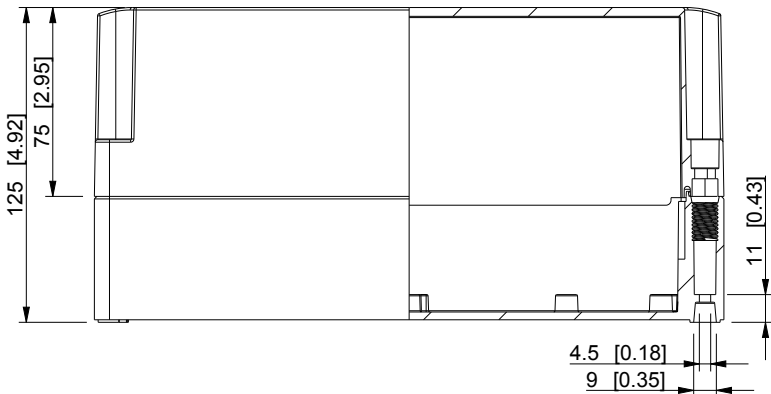

| ID | Description | Date | By | Appr. |
|----|-------------|------|----|-------|
| A | | | | |

Dimensions in mm [inches]

| | |
|--|-----------------|
| Material: Polycarbonate, fiberglass-reinforced | Color: RAL 7035 |
|--|-----------------|

| | | | |
|-----------|----------|-------------------|---------|
| Supplier: | Tool No: | Weight [kg]: 0.92 | Volume: |
|-----------|----------|-------------------|---------|

SPCP132513T

| | | |
|-------|---------|-----------|
| Scale | Date | 8.12.2016 |
| 1:3 | By | KA |
| - | Checked | |
| - | Ctrl | |

| | |
|-----------|-------------|
| Replaces: | |
| Replaced: | |
| Drw No: | - A |
| Ref: | Cubo S |
| Code: | SPCP132513T |
| Sheet No: | |

model SPCP132513T PART
drawing CUBOS132513 DRAWING