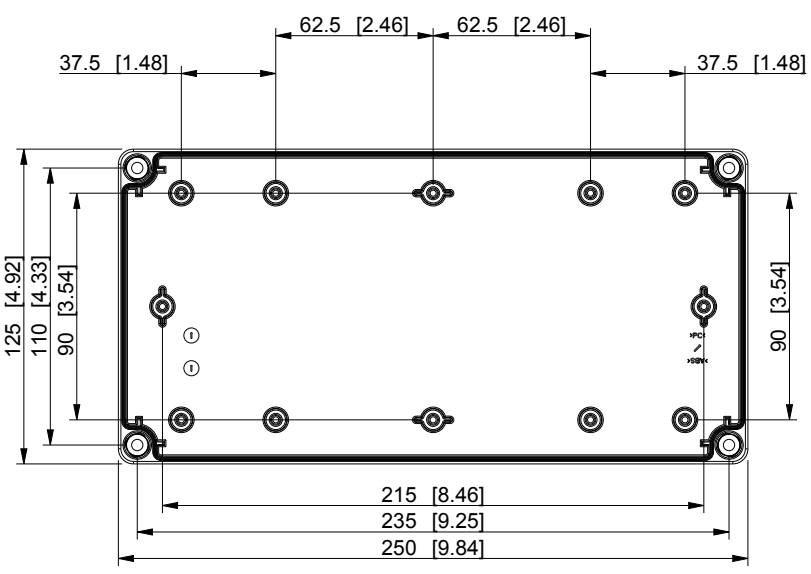

| ID | Description | Date | By | Appr. |
|----|-------------|------|----|-------|
| A  |             |      |    |       |

Dimensions in mm [inches]

|  |                 |
|--|-----------------|
| Material: Polycarbonate, fiberglass-reinforced | Color: RAL 7035 |
|--|-----------------|

|           |          |                   |         |
|-----------|----------|-------------------|---------|
| Supplier: | Tool No: | Weight [kg]: 0.92 | Volume: |
|-----------|----------|-------------------|---------|

model SPCM132513T PART  
drawing CUBOS132513 DRAWING