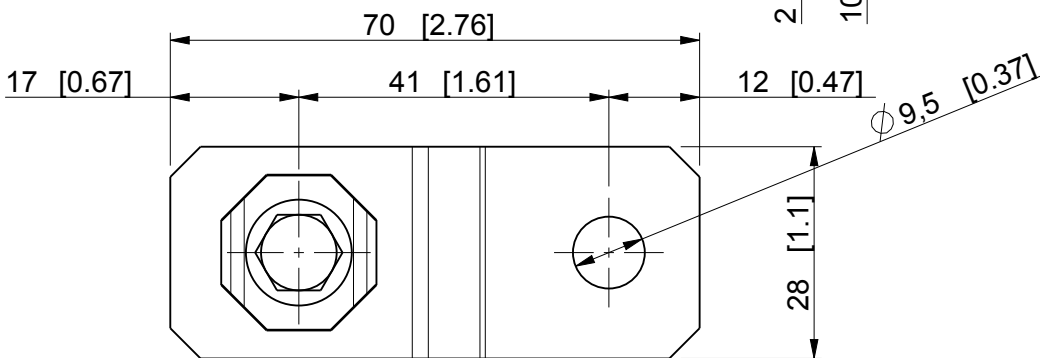

ID	Description	Date	By	Appr.
A				

Dimensions in mm [inches]

model NFL2 PART drawing NFL2_PROCUS DRAWING	Material: AISI304		Color:	Weight (kg):
	 Ensto Finland Oy Ensto Electrification			Replaces:
				Replaced:
	Scale	Date	2.12.2016	
	1:1	By	KA	
	-	Checked		
	-	Ctrl		
<h2>Cubo N Fastening lug set</h2>				Drw No: A
				Ref: Cubo N
				Code: NFL2
				Sheet No: