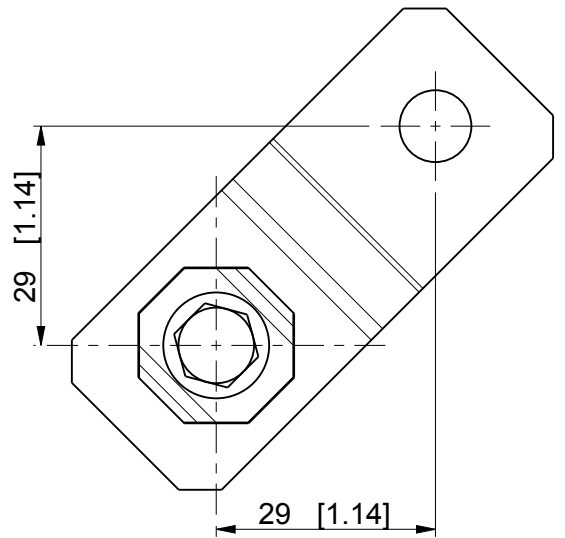

ID	Description	Date	By	Appr.
A				

Dimensions in mm [inches]

model NFL2 PART drawing NFL2_PROCUS DRAWING	Material: AISI304		Color:	Weight (kg):
	 Ensto Finland Oy Ensto Electrification			Replaces:
				Replaced:
	Scale	Date	2.12.2016	
	1:1	By	KA	
	-	Checked		
	-	Ctrl		
<h2>Cubo N Fastening lug set</h2>				Drw No: A
				Ref: Cubo N
				Code: NFL2
				Sheet No: