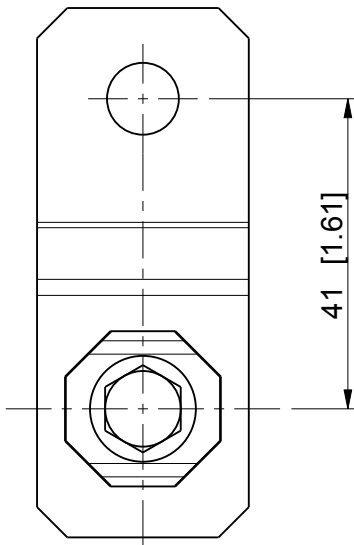

ID	Description	Date	By	Appr.
A				

Dimensions in mm [inches]

model NFL2 PART drawing NFL2_PROCUS DRAWING	Material: AISI304		Color:	Weight (kg):
	 Ensto Finland Oy Ensto Electrification			Replaces:
				Replaced:
	Scale	Date	2.12.2016	
	1:1	By	KA	
	-	Checked		
	-	Ctrl		
<h2>Cubo N Fastening lug set</h2>				Drw No: A
				Ref: Cubo N
				Code: NFL2
				Sheet No: