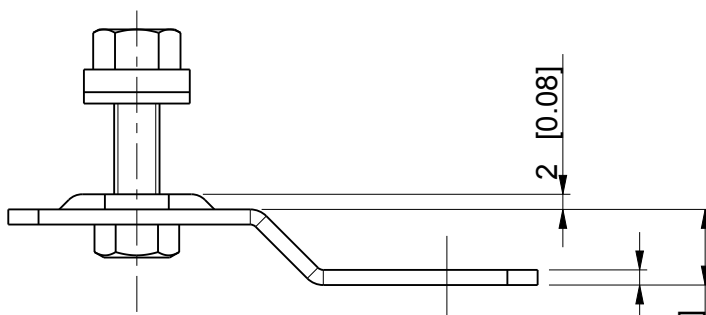

ID	Description	Date	By	Appr.
A				

Dimensions in mm [inches]

model NFL2 PART drawing NFL2_PROCUS DRAWING	Material: AISI304		Color:	Weight (kg):
	 Ensto Finland Oy Ensto Electrification			Replaces:
				Replaced:
	Scale	Date	2.12.2016	
	1:1	By	KA	
	-	Checked		
	-	Ctrl		
<h2>Cubo N Fastening lug set</h2>				Drw No: A
				Ref: Cubo N
				Code: NFL2
				Sheet No: