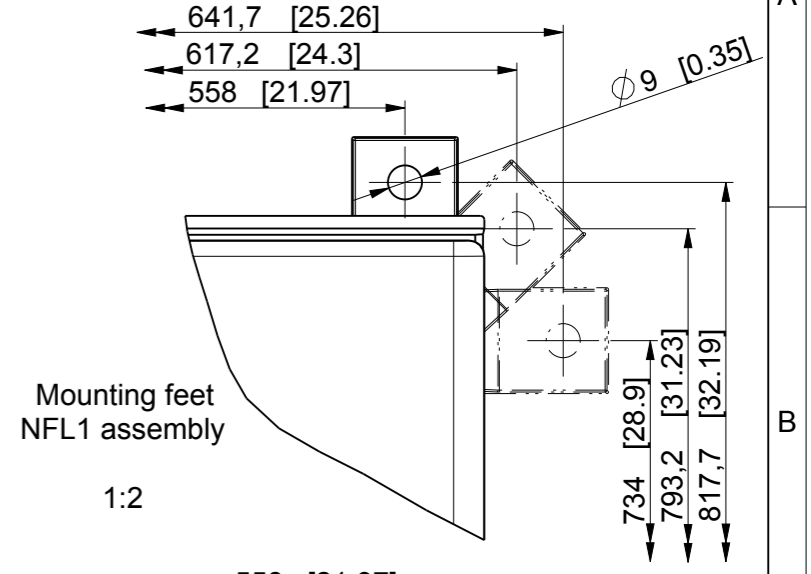

ID	Description	Date	By	Appr.
A				

Dimensions in mm [inches]

Supplier:	Tool No:	Volume	Weight [g]	0		
Material: Glass reinforced polyester		Ensto Mat:				
 Ensto Finland Oy Ensto Electrification		NGRW608030.U UI 508A Industrial panel enclosure				
Scale	Date				Replaces:	
1:6	25.11.2016				Replaced:	
A3	By KA				Drw No: A	
Sheet No: 1 (1)	Checked	Ref: Cubo N				
	Ctrl	Code: NGRW608030.U				