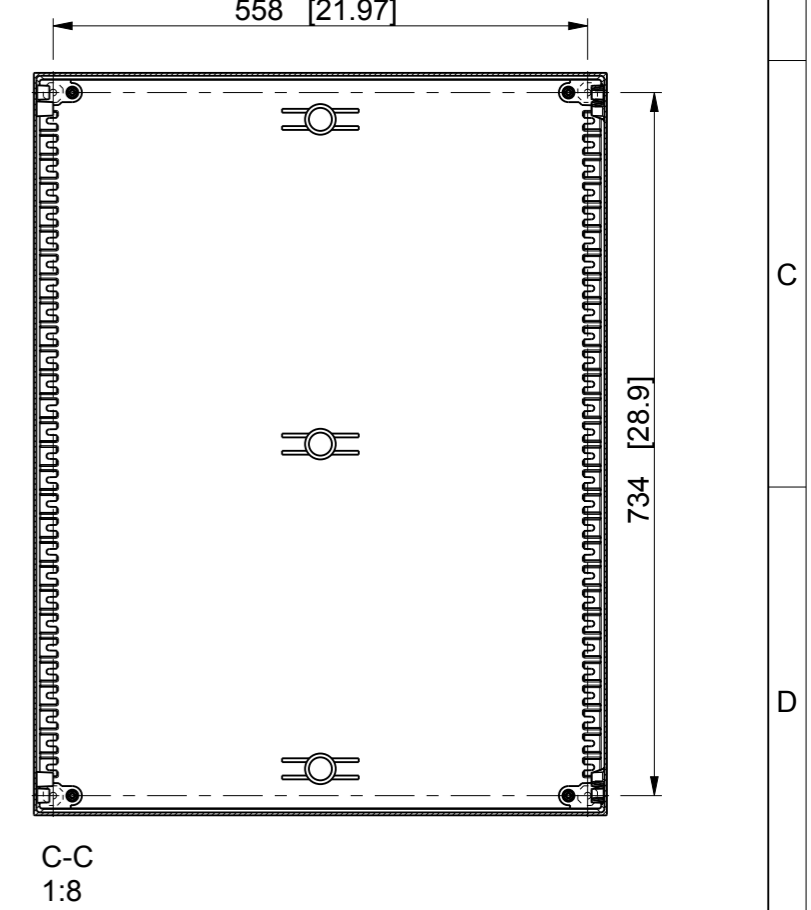

ID	Description	Date	By	Appr.
A				

Dimensions in mm [inches]

Supplier:	Tool No:	Volume	Weight [g]	0		
Material: Glass reinforced polyester		Ensto Mat:				
 Ensto Finland Oy Ensto Electrification		NGRW608030.U UI 508A Industrial panel enclosure				
Scale	Date				Replaces:	
1:6	25.11.2016				Replaced:	
A3	By KA				Drw No: A	
Sheet No: 1 (1)	Checked	Ref: Cubo N				
	Ctrl	Code: NGRW608030.U				