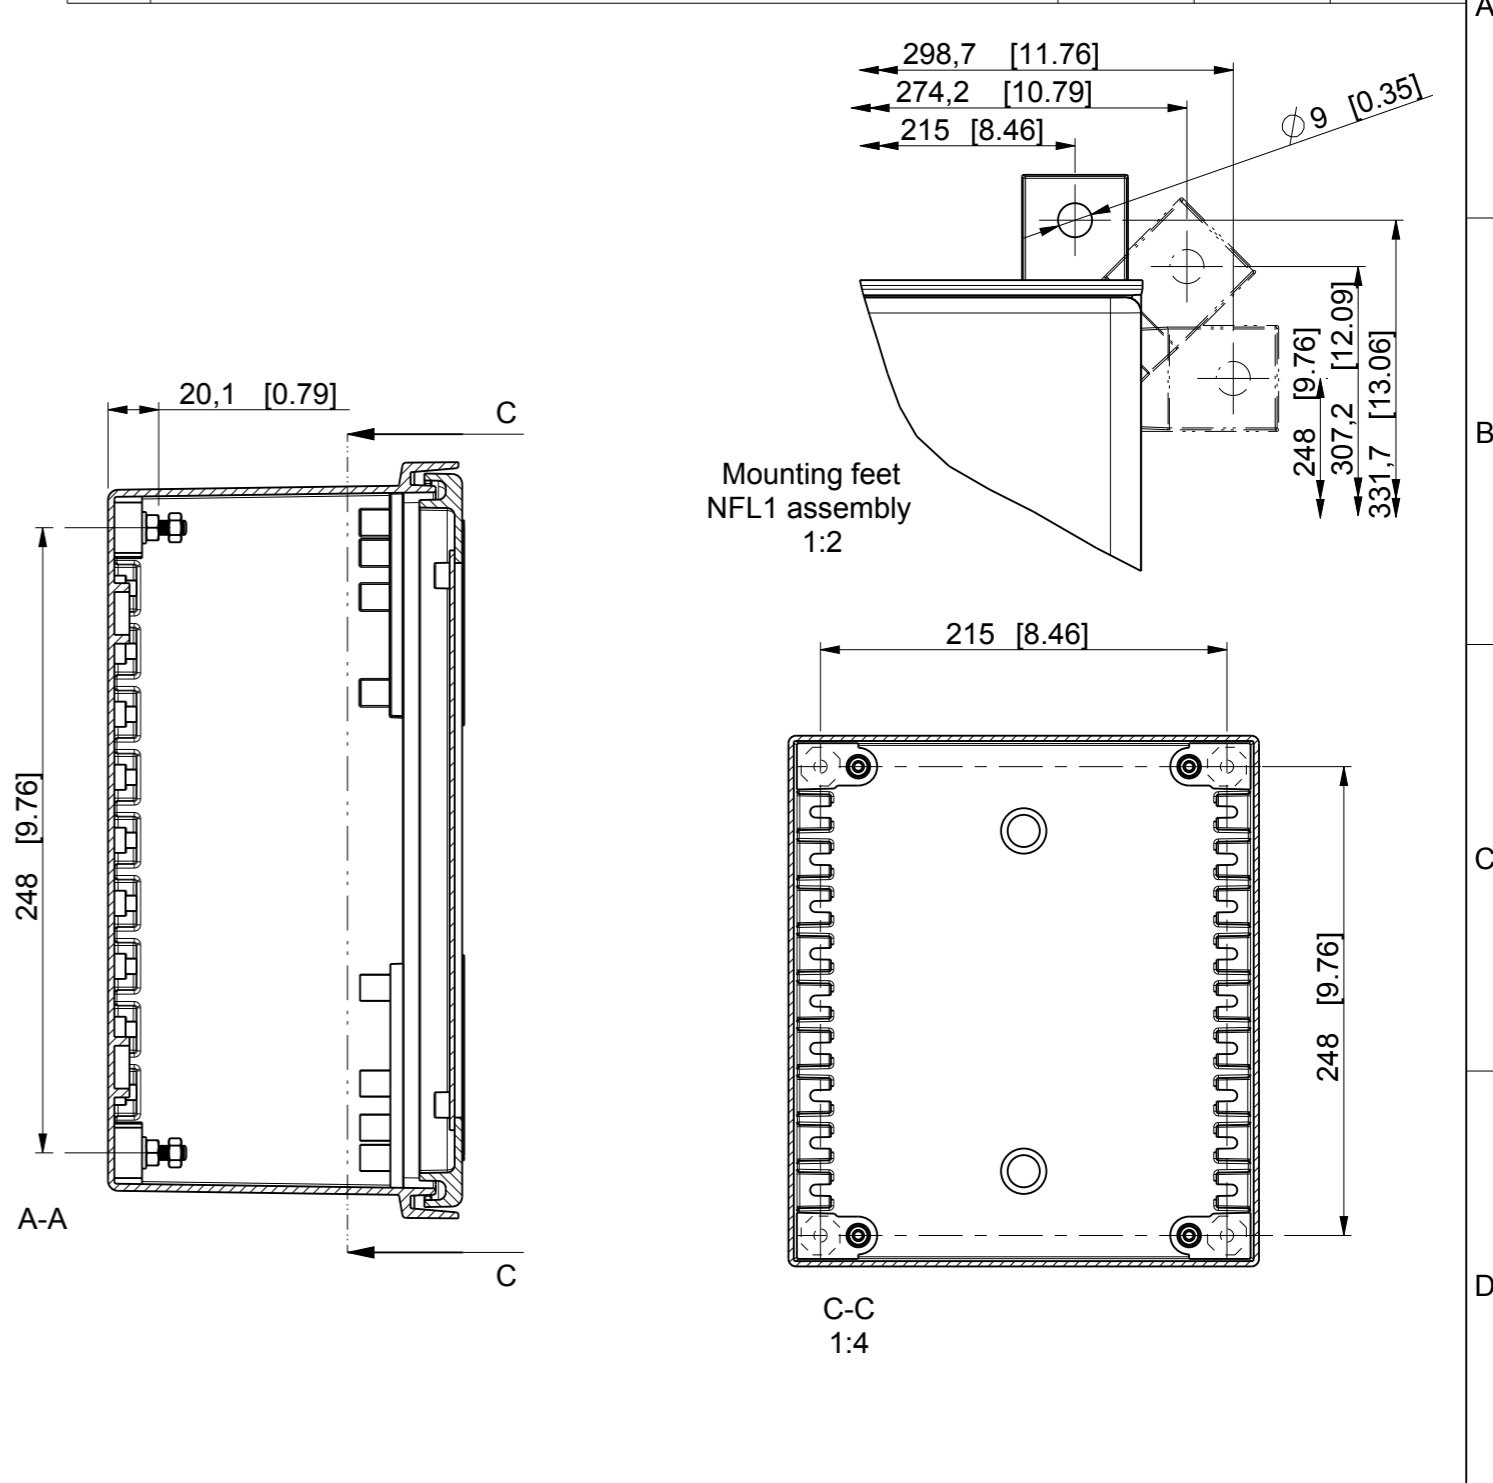

ID	Description	Date	By	Appr.
A				

Dimensions in mm [inches]

Supplier: -	Tool No: -	Volume: -	Weight [g]: 0
Material: Glass reinforced polyester		Ensto Mat:	
 Ensto Finland Oy Ensto Electrification		Replaces: Replaced: Drw No: A Ref: Cubo N Code: NGRW253014.U	
Scale: 1:3	Date: 24.11.2016	NGRW253014.U UI 508A Industrial panel enclosure	
A3	By: KA		
Sheet No: 1 (1)	Checked:		