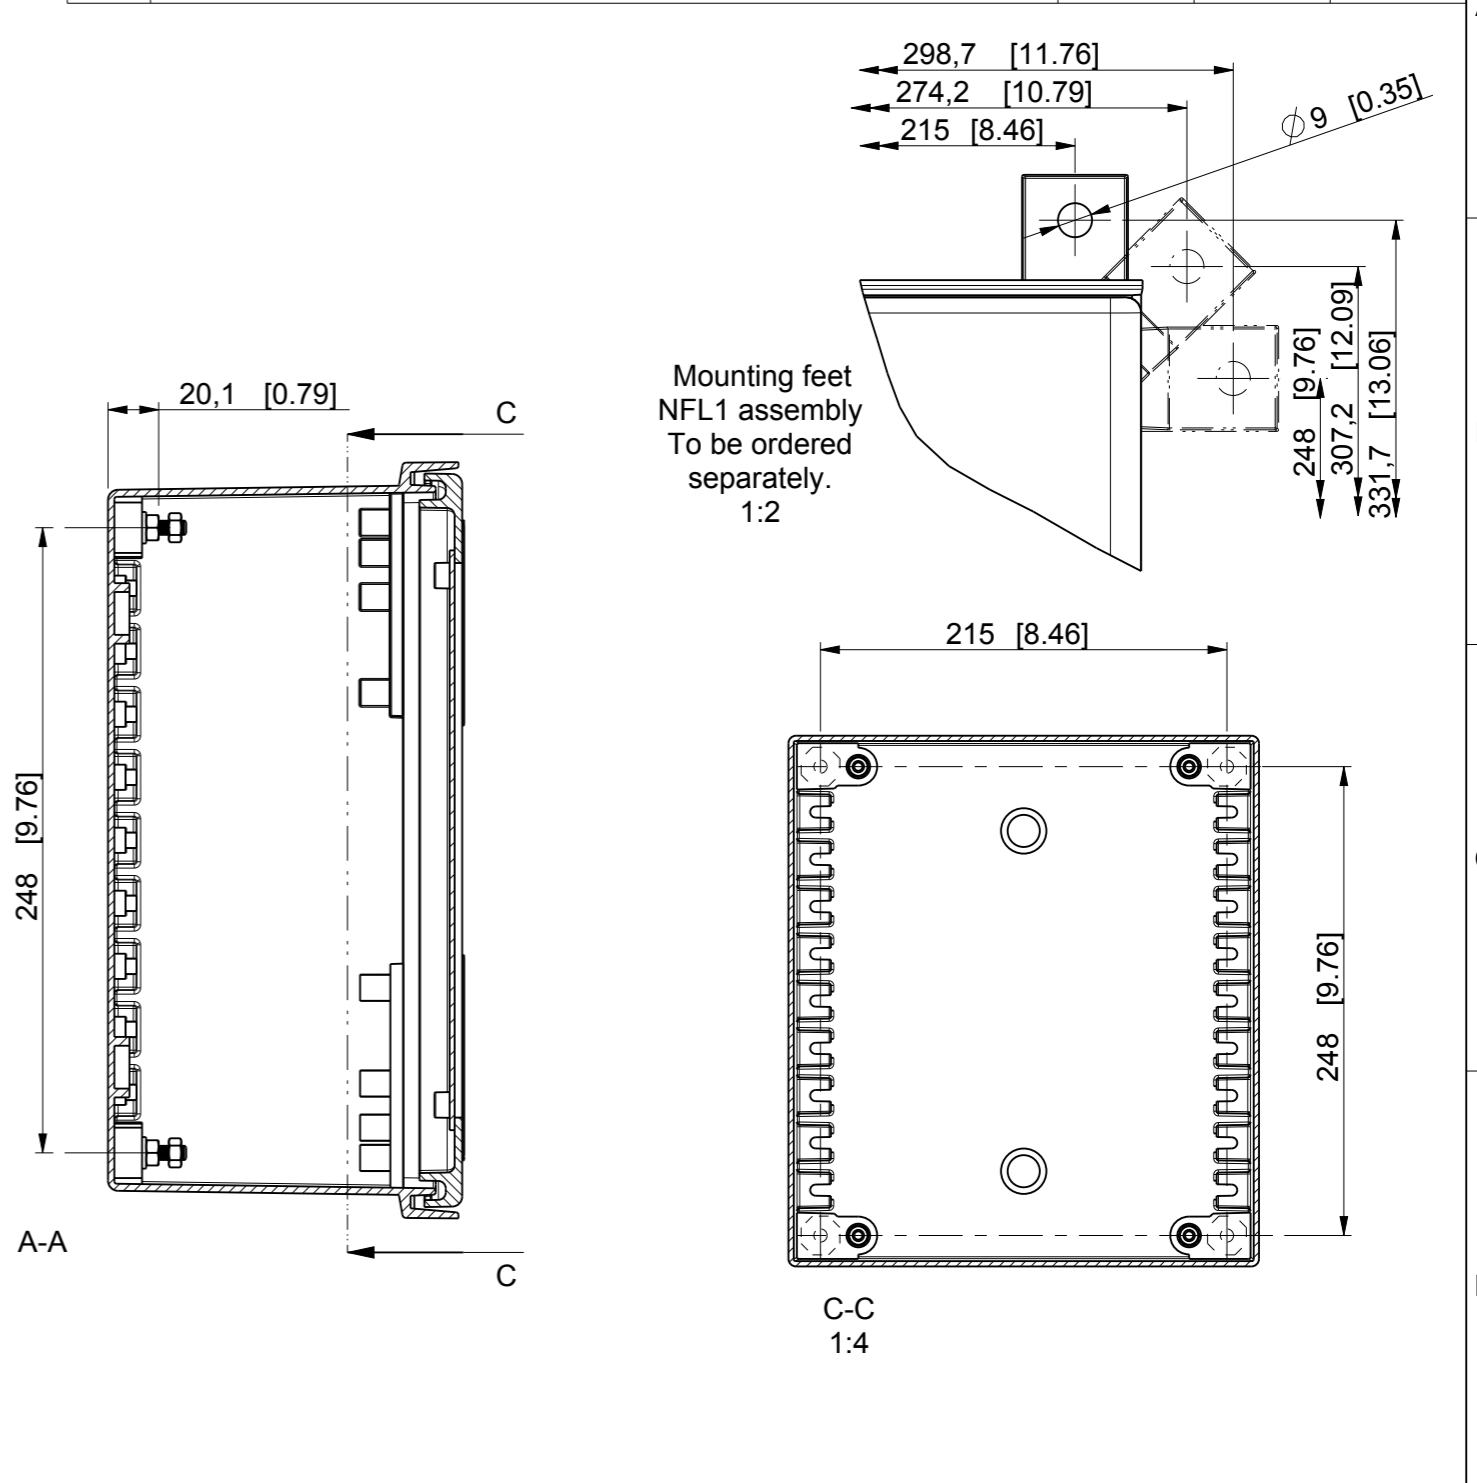

ID	Description	Date	By	Appr.
A				

Mounting feet  
NFL1 assembly  
To be ordered  
separately.  
1:2

Dimensions in mm [inches]

Supplier: -	Tool No: -	Volume: -	Weight [g]: 0
Material: Glass reinforced polyester		Ensto Mat:	
 Ensto Finland Oy Ensto Electrification		NGRW253014	
Scale: 1:3	Date: 24.11.2016	Replaces:	
A3	By: KA	Replaced:	
Sheet No: 1 (1)	Checked:	Drw No: A	
Ctrl:		Ref: Cubo N	
		Code: NGRW253014	