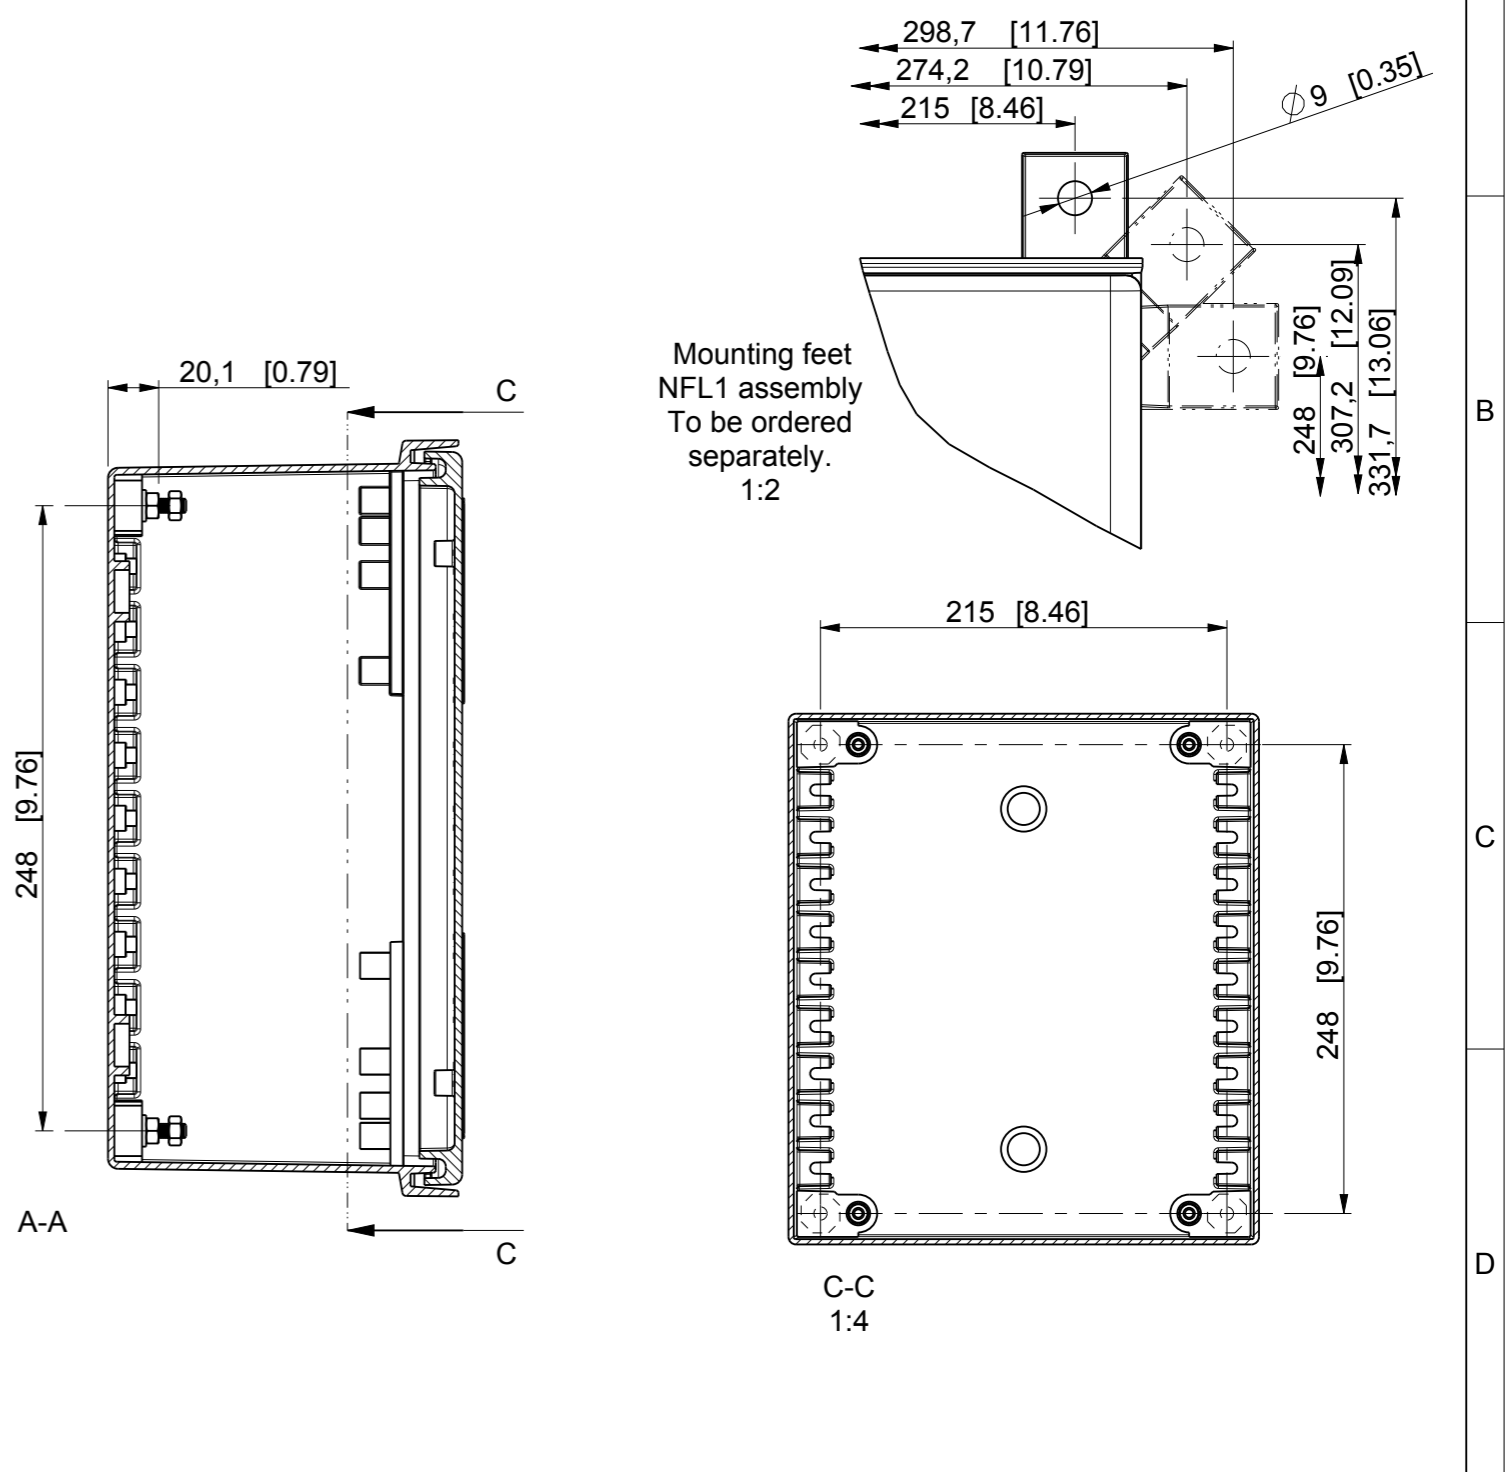

ID	Description	Date	By	Appr.
A				

Dimensions in mm [inches]

Supplier: -	Tool No: -	Volume: -	Weight [g]: 0
Material: Glass reinforced polyester		Ensto Mat:	
 Ensto Finland Oy Ensto Electrification		NGRP253014 Replaces: Replaced: Drw No: A Ref: Cubo N Code: NGRP253014	
Scale: 1:3 A3	Date: 24.11.2016 By: KA Checked: Ctrl:		
Sheet No: 1 (1)			