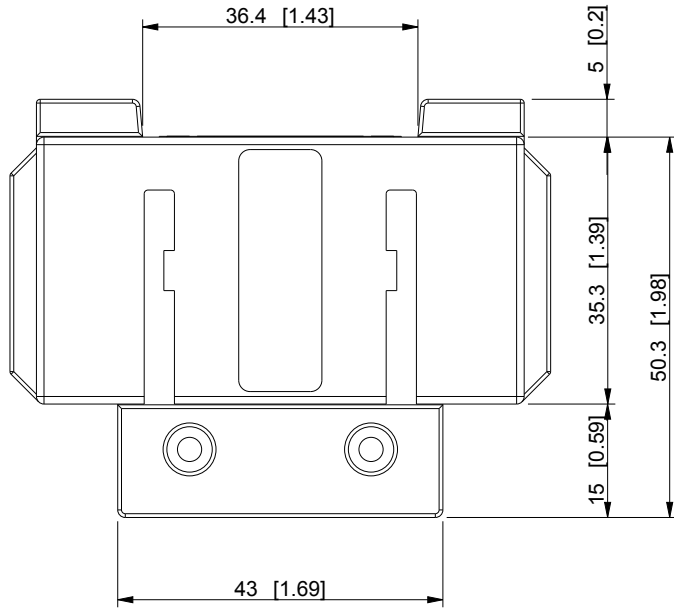

ID	Description	Date	By	Appr.
A		16.6.2015	KA	

Dimensions in mm [inches]

model PROCUS_KS11-XX PART drawing PROCUS_KS11-XX DRAWING	Material:		Color:	Weight (kg): 0.045	
	 Ensto Finland Oy Ensto Industrial Solutions			Replaces:	
				Replaced:	
	Scale	Date	4th pole for KS13 switch		Drw No: A
	1:1	By			Ref:
	-	Checked			Code: KS11-xx
-	Ctrl	Sheet No:			