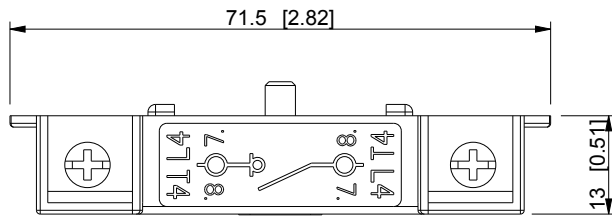

ID	Description	Date	By	Appr.
A		16.6.2015	KA	

Dimensions in mm [inches]

model PROCUS_KS11-XX PART drawing PROCUS_KS11-XX DRAWING	Material:		Color:	Weight (kg): 0.045	
	 Ensto Finland Oy Ensto Industrial Solutions			Replaces:	
				Replaced:	
	Scale	Date	4th pole for KS13 switch		Drw No: A
	1:1	By			Ref:
	-	Checked			Code: KS11-xx
-	Ctrl	Sheet No:			