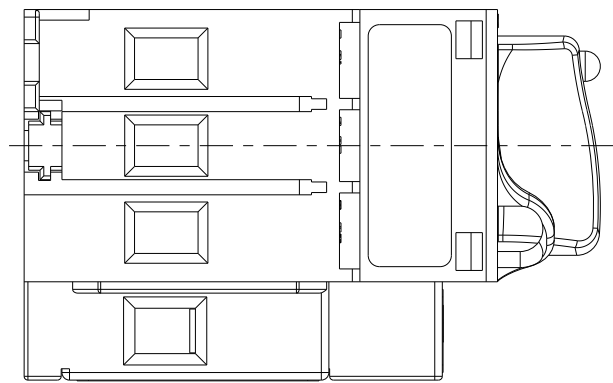

ID	Description	Date	By	Appr.
A		8.6.2015	KA	

Dimensions in mm [inches]

model PROCUS_KS3-XXN drawing PROCUS_KS3-XXN	Material:		Color: -	Weight (kg): 0.177	
	 Ensto Finland Oy Ensto Industrial Solutions		<h2>3-pole switch with switched neutral pole</h2>		
					Replaces:
	Scale	Date	8.6.2015	Drw No:	A
	1:1	By	KA	Ref:	
-	Checked		Code:	KS3-xxN	
-	Ctrl		Sheet No:		