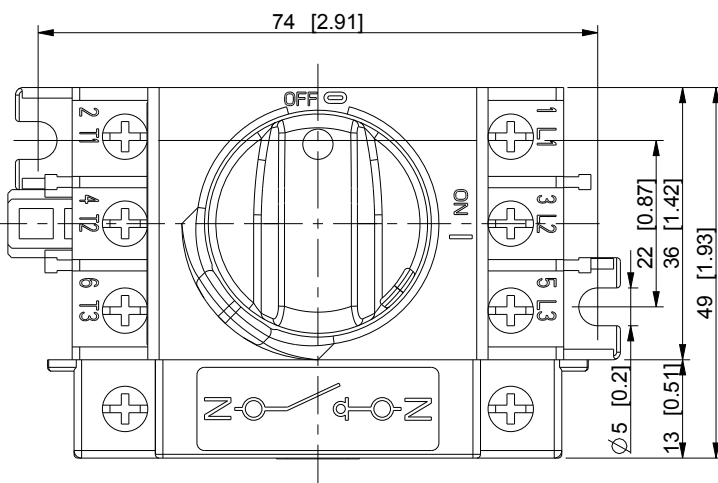

ID	Description	Date	By	Appr.
A		8.6.2015	KA	

Dimensions in mm [inches]

model PROCUS_KS3-XXN drawing PROCUS_KS3-XXN	Material:		Color: -	Weight (kg): 0.177	
	 Ensto Finland Oy Ensto Industrial Solutions		<h2>3-pole switch with switched neutral pole</h2>		
					Replaces:
	Scale	Date	8.6.2015	Drw No:	A
	1:1	By	KA	Ref:	
-	Checked		Code:	KS3-xxN	
-	Ctrl		Sheet No:		