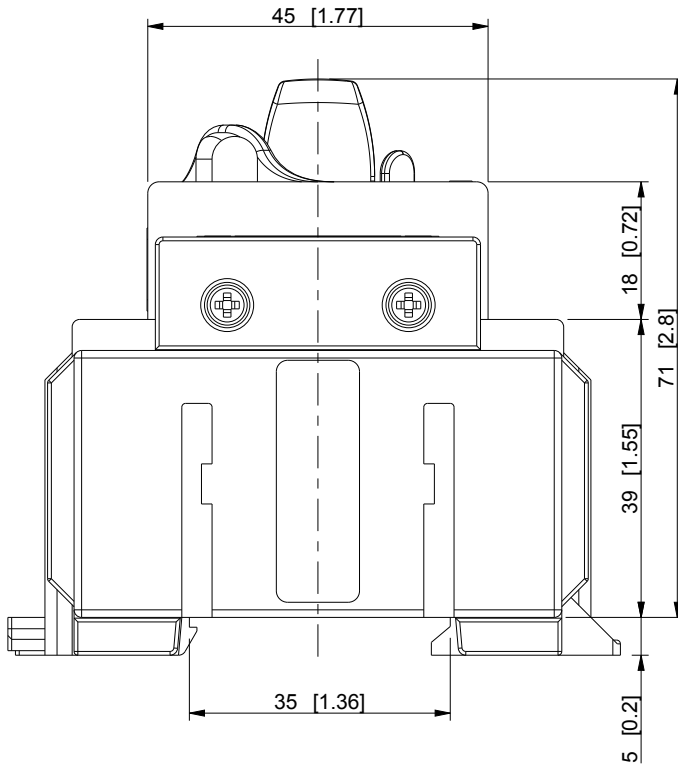

ID	Description	Date	By	Appr.
A		8.6.2015	KA	

Dimensions in mm [inches]

model PROCUS_KS3-XXN drawing PROCUS_KS3-XXN	Material:		Color: -	Weight (kg): 0.177	
	 Ensto Finland Oy Ensto Industrial Solutions		<h2>3-pole switch with switched neutral pole</h2>		
					Replaces:
	Scale	Date	8.6.2015	Drw No:	A
	1:1	By	KA	Ref:	
-	Checked		Code:	KS3-xxN	
-	Ctrl		Sheet No:		