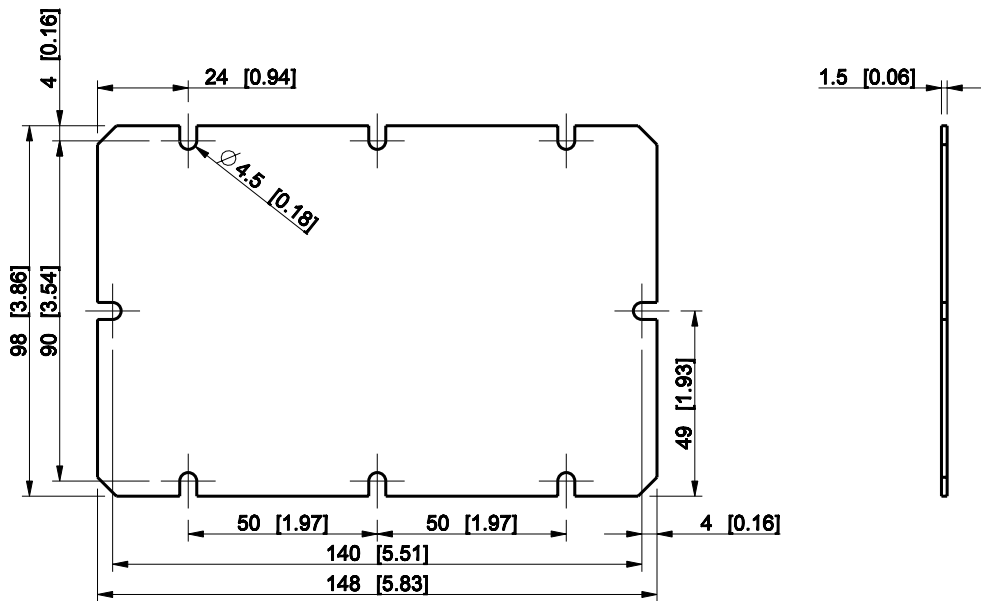

ID	Description	Date	By	Appr.
A				

Dimensions in mm [inches]

Material: Galvanized steel	Color: -
----------------------------	----------

Supplier:	Tool No:	Weight [kg]: 0.17	Volume:
-----------	----------	-------------------	---------

ENSTO
ENSTO CONTROL OY

SMP1318

Scale	Date	02.02.09
1:2	By	PLe
-	Checked	
-	Ctrl	

Replaces:	
Replaced:	
Drw No:	A
Ref:	Cubo S
Code:	SMP1318
Sheet No:	

model SMP1318 _PART

drawing SMP 2_DRAWING