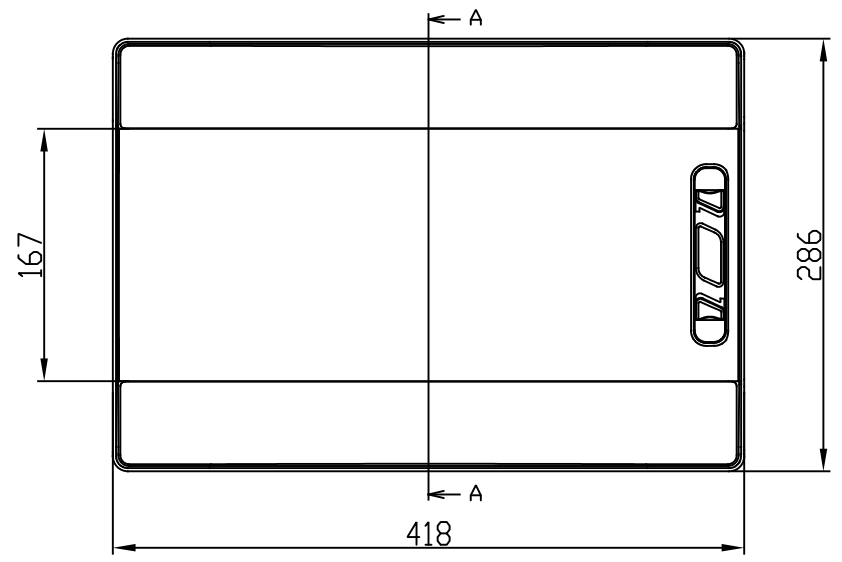

Id	Description	By	Appr.
A	First issue	08.01.18	AKu

- 1xM40
- 2xM32
- 6xM25
- 10xM20

Part	Code	Description	Information	Pcs Kpl
-	-	-	-	-
-	-	-	-	-
PC				
<b>ENSTO</b> Ensto Finland Oy				
Scale	Date	08.01.18	Distribution enclosure 18 mod Moduulikotelo 18 molaullia	
A3	By	AKu		
-	Chk			
-	Ctrl			
Replays: Replaced: Drw No: A Ref: Code: MODPC181PN Sheet No: 1				