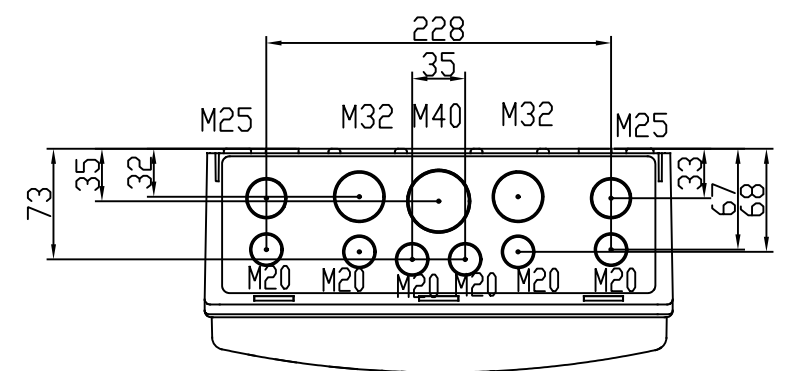

1 2 3 4 5 6 7 8

| Id | Description | By | Appr. |
|----|-------------|----------|-------|
| | | | |
| A | First issue | 08.01.18 | AKu |

6 x M20
 2 x M25
 2 x M32
 1 x M40

| Part | Code | Description | Information | Pcs Kpl |
|---|------|---|-------------|---------|
| - | - | - | - | - |
| - | - | - | - | - |
| | | | PC | |
|  Ensto Finland Oy | |  Distribution enclosure 12 mod Moduulikotelo 12 moluulia | Replays: | |
| Scale A3 | | | Replaced: | |
| Date 08.01.18 | | | Drw No: A | |
| By AKu | | | Ref: | |
| Ctrl | | Code: MODPC121PN | | |
| - | | Sheet No: 1 | | |

Toleranssi/Tolerance ISD 2768-c
 Meisto/Holes ISD 5803-m
 Hitsaus/Welded ISD 13920-BF

A
 B
 C
 D
 E