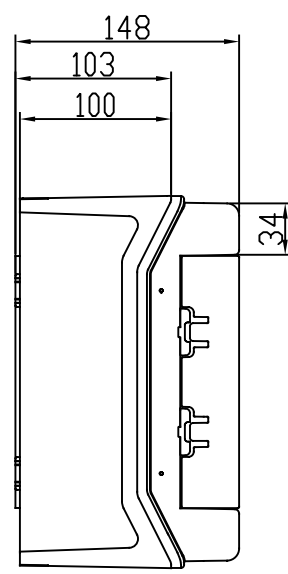

1 2 3 4 5 6 7 8

| Id | Description | By | Appr. |
|----|-------------|----------|-------|
| | | | |
| A | First issue | 08.01.18 | AKu |

6 x M20
 2 x M25
 2 x M32
 1 x M40

| Part | Code | Description | Information | Pcs Kpl |
|---|------|---|-------------|---------|
| - | - | - | - | - |
| - | - | - | - | - |
| | | | PC | |
|  Ensto Finland Oy | |  Distribution enclosure 12 mod Moduulikotelo 12 moluulia | Replays: | |
| Scale A3 | | | Replaced: | |
| Date 08.01.18 | | | Drw No: A | |
| By AKu | | | Ref: | |
| Ctrl | | Code: MODPC121PN | | |
| - | | Sheet No: 1 | | |

Toleranssi/Tolerance ISD 2768-c
 Meisto/Holes ISD 5803-m
 Hitsaus/Welded ISD 13920-BF

A
 B
 C
 D
 E