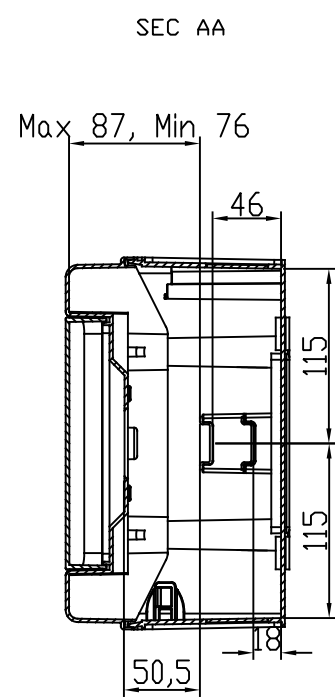

1 2 3 4 5 6 7 8

| Id | Description | By | Appr. |
|----|-------------|----------|-------|
| | | | |
| A | First issue | 08.01.18 | AKu |

6 x M20
 2 x M25
 2 x M32
 1 x M40

| Part | Code | Description | Information | Pcs Kpl |
|---|------|---|-------------|---------|
| - | - | - | - | - |
| - | - | - | - | - |
| | | | PC | |
|  Ensto Finland Oy | |  Distribution enclosure 12 mod Moduulikotelo 12 moluulia | Replays: | |
| Scale A3 | | | Replaced: | |
| Date 08.01.18 | | | Drw No: A | |
| By AKu | | | Ref: | |
| Ctrl | | Code: MODPC121PN | | |
| - | | Sheet No: 1 | | |

Toleranssi/Tolerance ISD 2768-c
 Meisto/Holes ISD 5803-m
 Hitsaus/Welded ISD 13920-BF

A
 B
 C
 D
 E