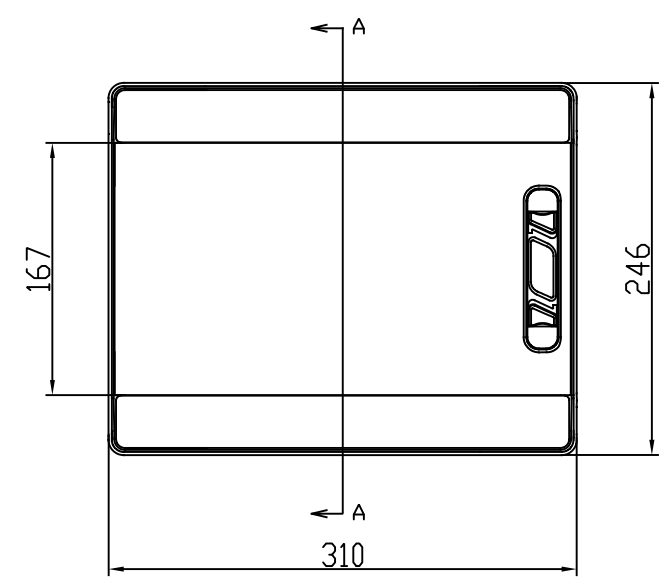

1 2 3 4 5 6 7 8

| Id | Description | By | Appr. |
|----|-------------|----------|-------|
| | | | |
| A | First issue | 08.01.18 | AKu |

6 x M20
 2 x M25
 2 x M32
 1 x M40

| Part | Code | Description | Information | Pcs Kpl |
|---|------|---|-------------|---------|
| - | - | - | - | - |
| - | - | - | - | - |
| | | | PC | |
|  Ensto Finland Oy | |  Distribution enclosure 12 mod Moduulikotelo 12 moluulia | Replays: | |
| Scale A3 | | | Replaced: | |
| Date 08.01.18 | | | Drw No: A | |
| By AKu | | | Ref: | |
| Ctrl | | Code: MODPC121PN | | |
| - | | Sheet No: 1 | | |

Toleranssi/Tolerance ISD 2768-c
 Meisto/Holes ISD 5803-m
 Hitsaus/Welded ISD 13920-BF

A
 B
 C
 D
 E