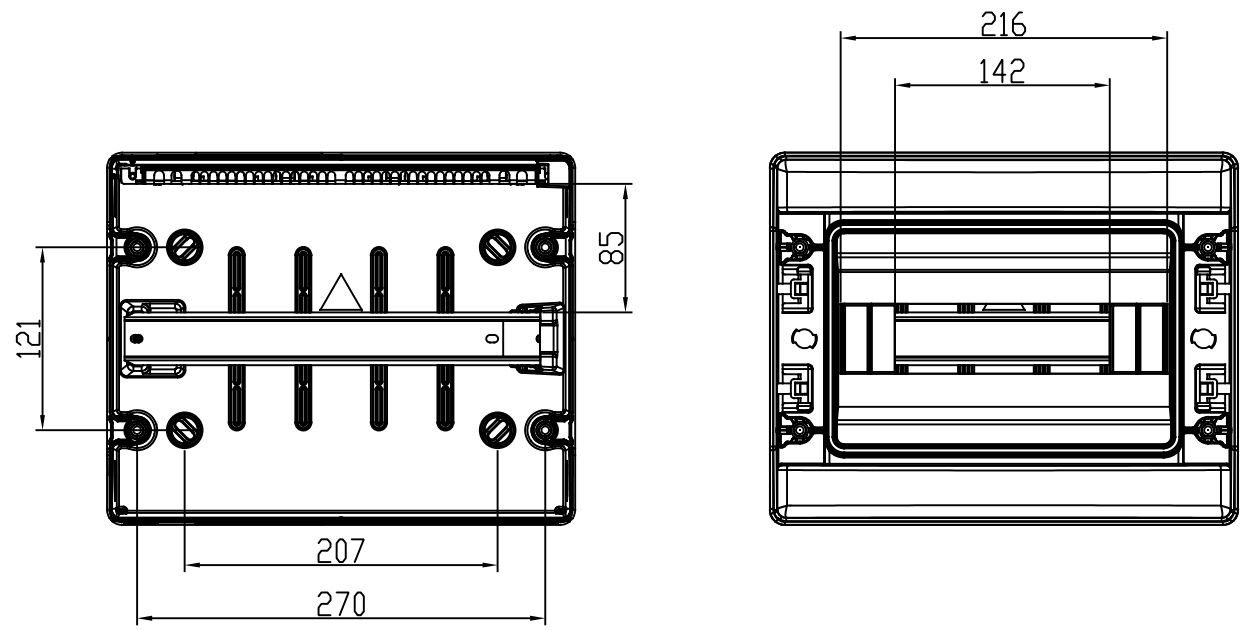

1 2 3 4 5 6 7 8

| Id | Description | By | Appr. |
|----|-------------|----------|-------|
| | | | |
| A | First issue | 08.01.18 | AKu |

6 x M20
 2 x M25
 2 x M32
 1 x M40

| Part | Code | Description | Information | Pcs Kpl |
|---|------|---|-------------|---------|
| - | - | - | - | - |
| - | - | - | - | - |
| | | | PC | |
|  Ensto Finland Oy | |  Distribution enclosure 12 mod Moduulikotelo 12 moluulia | Replays: | |
| Scale A3 | | | Replaced: | |
| Date 08.01.18 | | | Drw No: A | |
| By AKu | | | Ref: | |
| Ctrl | | Code: MODPC121PN | | |
| - | | Sheet No: 1 | | |

Toleranssi/Tolerance ISD 2768-c
 Meisto/Holes ISD 5803-m
 Hitsaus/Welded ISD 13920-BF

A
 B
 C
 D
 E