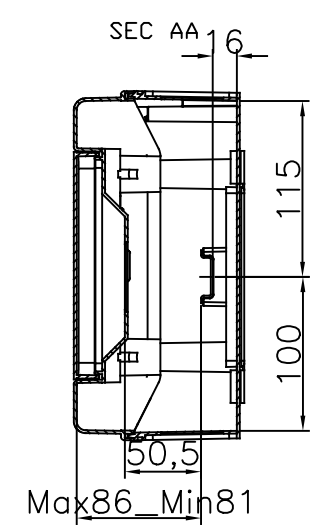

| Id | Description | By | Appr. |
|----|-------------|----------|-------|
| A | First issue | 08.01.18 | AKu |

4xM25
1xM40

Toleranssi/Tolerance ISD 2768-c
Meisto/Holes ISD 5803-m
Hitsaus/Welded ISD 13920-BF

| Part | Code | Description | Information | Pcs Kpl |
|---|------|---|-------------|--|
| - | - | - | - | - |
| - | - | - | - | - |
| | | | PC | |
|  | | Distribution enclosure 8 mod Moduulikotelo 8 molaullia | | Replays: Replaced: Drw No: A Ref: Code: MODPC81PN Sheet No: 1 |
| Scale | A3 | Date | 08.01.18 | |
| | | By | AKu | |
| | | Chk | | |
| | | Ctrl | | |