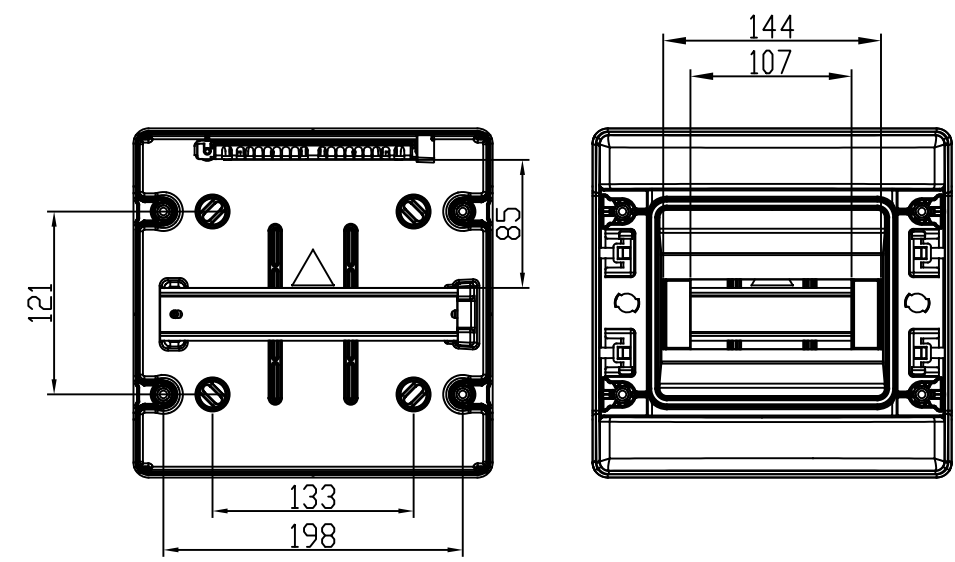

| Id | Description | By | Appr. |
|----|-------------|----------|-------|
| A | First issue | 08.01.18 | AKu |

4xM25
1xM40

Toleranssi/Tolerance ISD 2768-c
Meisto/Holes ISD 5803-m
Hitsaus/Welded ISD 13920-BF

| Part | Code | Description | Information | Pcs Kpl |
|---|------|---|-------------|--|
| - | - | - | - | - |
| - | - | - | - | - |
| | | | PC | |
|  | | Distribution enclosure 8 mod Moduulikotelo 8 molaullia | | Replays: Replaced: Drw No: A Ref: Code: MODPC81PN Sheet No: 1 |
| Scale | A3 | Date | 08.01.18 | |
| | | By | AKu | |
| | | Chk | | |
| | | Ctrl | | |