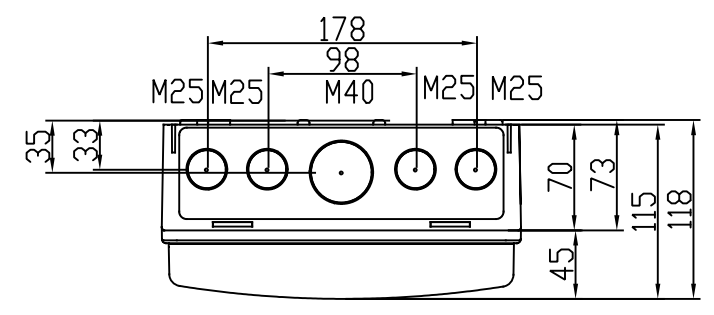

| Id | Description | By | Appr. |
|----|-------------|----------|-------|
| A | First issue | 08.01.18 | AKu |

4xM25
1xM40

Toleranssi/Tolerance ISD 2768-c
Meisto/Holes ISD 5803-m
Hitsaus/Welded ISD 13920-BF

| Part | Code | Description | Information | Pcs Kpl |
|---|------|---|-------------|--|
| - | - | - | - | - |
| - | - | - | - | - |
| | | | PC | |
|  | | Distribution enclosure 8 mod Moduulikotelo 8 molaullia | | Replays: Replaced: Drw No: A Ref: Code: MODPC81PN Sheet No: 1 |
| Scale | A3 | Date | 08.01.18 | |
| | | By | AKu | |
| | | Chk | | |
| | | Ctrl | | |