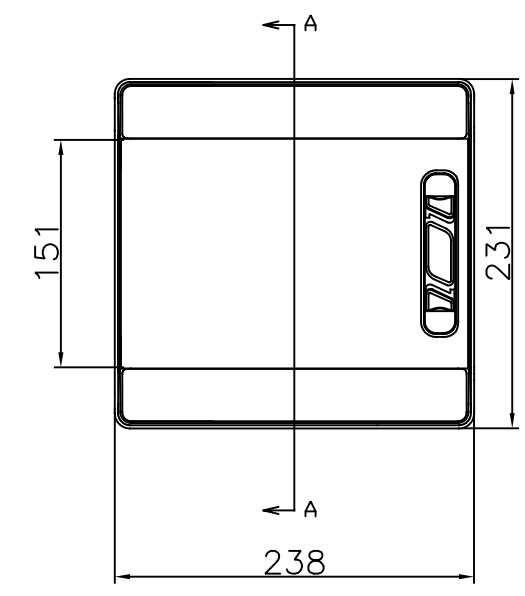

| Id | Description | By | Appr. |
|----|-------------|----------|-------|
| A | First issue | 08.01.18 | AKu |

4xM25
1xM40

Toleranssi/Tolerance ISD 2768-c
Meisto/Holes ISD 5803-m
Hitsaus/Welded ISD 13920-BF

| Part | Code | Description | Information | Pcs Kpl |
|---|------|---|-------------|--|
| - | - | - | - | - |
| - | - | - | - | - |
| | | | PC | |
|  | | Distribution enclosure 8 mod Moduulikotelo 8 molaullia | | Replays: Replaced: Drw No: A Ref: Code: MODPC81PN Sheet No: 1 |
| Scale | A3 | Date | 08.01.18 | |
| | | By | AKu | |
| | | Chk | | |
| | | Ctrl | | |