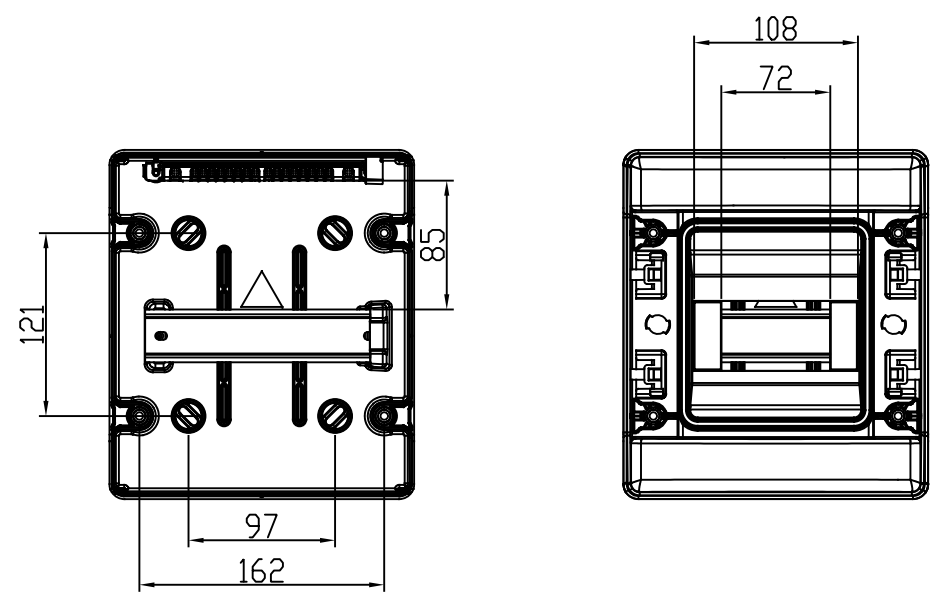

1 2 3 4 5 6 7 8

Id	Description	By	Appr.
A	First issue	08.01.18	AKu

Part	Code	Description	Information	Pcs Kpl
-	-	-	-	-
-	-	-	-	-
			PC	

 Ensto Finland Oy		Distribution enclosure 6 mod Moduulikotelo 6 molaullia	Replays:
Scale			Replaced:
A3			Drw No: A
-			Ref:
			Code: MODPC61PN
		Sheet No: 1	1

Toleranssi/Tolerance ISD 2768-c
 Meisto/Holes ISD 5803-m
 Hitsaus/Welded ISD 13920-BF

A
 B
 C
 D
 E