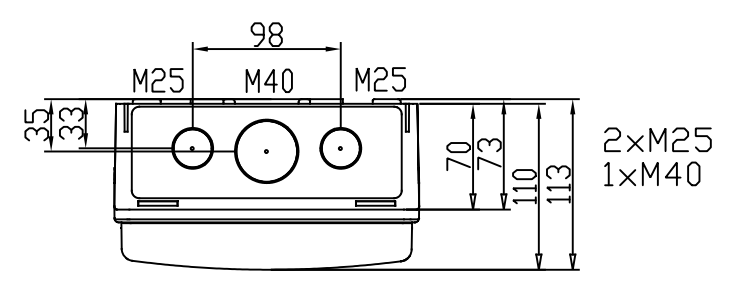

1 2 3 4 5 6 7 8

Id	Description	By	Appr.
A	First issue	08.01.18	AKu

Part	Code	Description	Information	Pcs Kpl
-	-	-	-	-
-	-	-	-	-
			PC	

 Ensto Finland Oy		Distribution enclosure 6 mod Moduulikotelo 6 molaullia	Replays:
Scale			Replaced:
A3			Drw No: A
-			Ref:
			Code: MODPC61PN
		Sheet No: 1	1

Toleranssi/Tolerance ISD 2768-c
 Meisto/Holes ISD 5803-m
 Hitsaus/Welded ISD 13920-BF

A
 B
 C
 D
 E