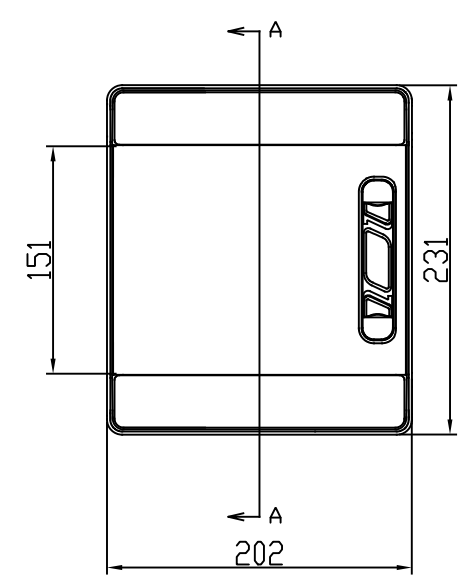

1 2 3 4 5 6 7 8

Id	Description	By	Appr.
A	First issue	08.01.18	AKu

Part	Code	Description	Information	Pcs Kpl
-	-	-	-	-
-	-	-	-	-
			PC	

 Ensto Finland Oy		Distribution enclosure 6 mod Moduulikotelo 6 molaullia	Replays:
Scale			Replaced:
A3			Drw No: A
-			Ref:
			Code: MODPC61PN
		Sheet No: 1	1

Toleranssi/Tolerance ISD 2768-c
 Meisto/Holes ISD 5803-m
 Hitsaus/Welded ISD 13920-BF

A
 B
 C
 D
 E