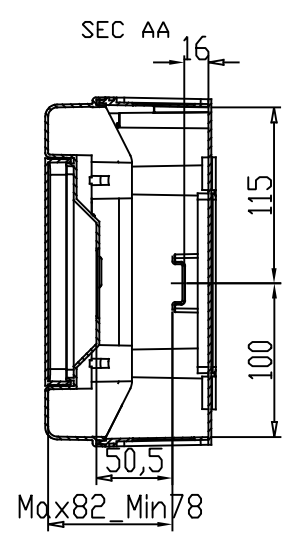

1 2 3 4 5 6 7 8

Id	Description	By	Appr.
A	First issue	08.01.18	AKu

Part	Code	Description	Information	Pcs Kpl
-	-	-	-	-
-	-	-	-	-
			PC	

 Ensto Finland Oy		Distribution enclosure 6 mod Moduulikotelo 6 molaullia	Replays:
Scale			Replaced:
A3			Drw No: A
-			Ref:
			Code: MODPC61PN
		Sheet No: 1	1

Toleranssi/Tolerance ISD 2768-c
 Meisto/Holes ISD 5803-m
 Hitsaus/Welded ISD 13920-BF

A
 B
 C
 D
 E