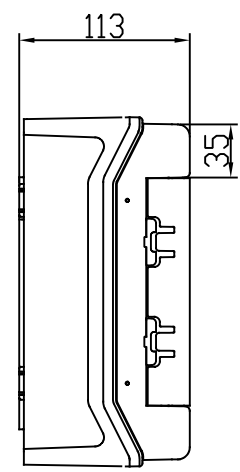

1 2 3 4 5 6 7 8

Id	Description	By	Appr.
A	First issue	08.01.18	AKu

Part	Code	Description	Information	Pcs Kpl
-	-	-	-	-
-	-	-	-	-
			PC	

 Ensto Finland Oy		Distribution enclosure 6 mod Moduulikotelo 6 molaullia	Replays:
Scale			Replaced:
A3			Drw No: A
-			Ref:
			Code: MODPC61PN
		Sheet No: 1	1

Toleranssi/Tolerance ISD 2768-c
 Meisto/Holes ISD 5803-m
 Hitsaus/Welded ISD 13920-BF

A
 B
 C
 D
 E