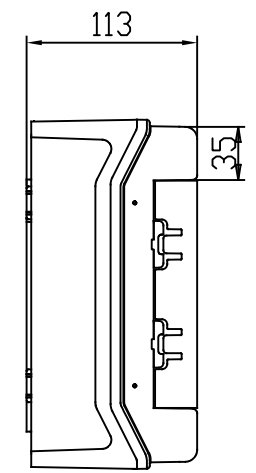

Id	Description	By	Appr.
A	First issue	05.01.18	AKu

Part	Code	Description	Information	Pcs Kpl
-	-	-	-	-
-	-	-	-	-
			PC	

 Ensto Finland Oy		Distribution enclosure 4 mod Moduulikotelo 4 molaullia	Replays:
Scale	Date		Replaced:
A3	05.01.18		Drw No: A
-	By		Ref:
-	AKu		Code: MODPC41PN
	Ctrl	Sheet No: 1	1

Toleranssi/Tolerance ISD 2768-c
 Meisto/Holes ISD 5803-m
 Hitsaus/Welded ISD 13920-BF

A
B
C
D
E