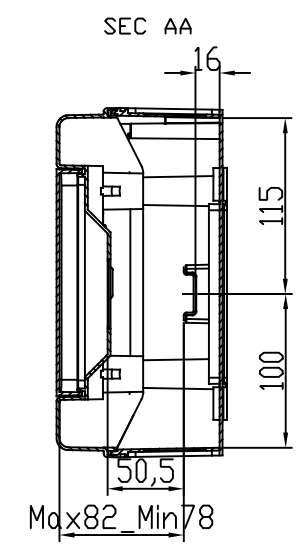

Id	Description	By	Appr.
A	First issue	05.01.18	AKu

Part	Code	Description	Information	Pcs Kpl
-	-	-	-	-
-	-	-	-	-
			PC	

 Ensto Finland Oy		Distribution enclosure 4 mod Moduulikotelo 4 molaullia	Replays:
Scale	Date		Replaced:
A3	05.01.18		Drw No: A
-	By		Ref:
-	AKu		Code: MODPC41PN
	Ctrl	Sheet No: 1	1

Toleranssi/Tolerance ISD 2768-c
 Meisto/Holes ISD 5803-m
 Hitsaus/Welded ISD 13920-BF

A
B
C
D
E