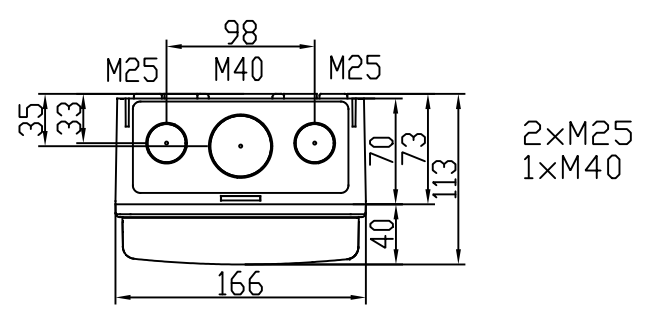

Id	Description	By	Appr.
A	First issue	05.01.18	AKu

Part	Code	Description	Information	Pcs Kpl
-	-	-	-	-
-	-	-	-	-
			PC	

 Ensto Finland Oy		Distribution enclosure 4 mod Moduulikotelo 4 molaullia	Replays:
Scale	Date		Replaced:
A3	05.01.18		Drw No: A
-	By		Ref:
-	AKu		Code: MODPC41PN
	Ctrl	Sheet No: 1	1

Toleranssi/Tolerance ISD 2768-c
 Meisto/Holes ISD 5803-m
 Hitsaus/Welded ISD 13920-BF

A
B
C
D
E