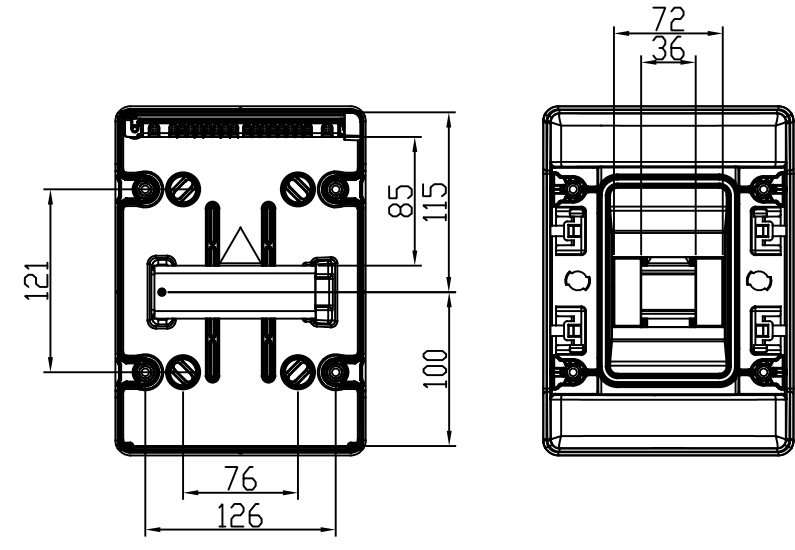

Id	Description	By	Appr.
A	First issue	05.01.18	AKu

Part	Code	Description	Information	Pcs Kpl
-	-	-	-	-
-	-	-	-	-
			PC	

 Ensto Finland Oy		Distribution enclosure 4 mod Moduulikotelo 4 molaullia	Replays:
Scale	Date		Replaced:
A3	05.01.18		Drw No: A
-	By		Ref:
-	AKu		Code: MODPC41PN
	Ctrl	Sheet No: 1	1

Toleranssi/Tolerance ISD 2768-c
 Meisto/Holes ISD 5803-m
 Hitsaus/Welded ISD 13920-BF

A
B
C
D
E