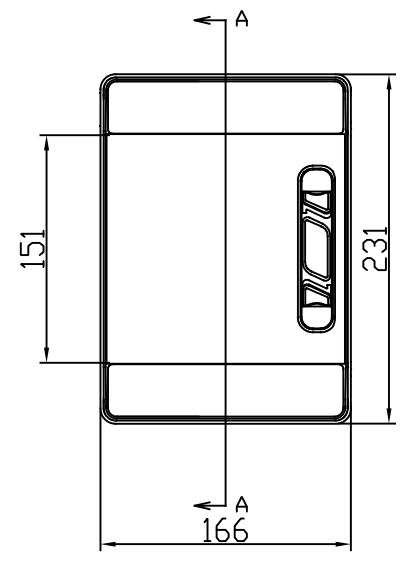

Id	Description	By	Appr.
A	First issue	05.01.18	AKu

Part	Code	Description	Information	Pcs Kpl
-	-	-	-	-
-	-	-	-	-
			PC	

 Ensto Finland Oy		Distribution enclosure 4 mod Moduulikotelo 4 molaullia	Replays:
Scale	Date		Replaced:
A3	05.01.18		Drw No: A
-	By		Ref:
-	AKu		Code: MODPC41PN
	Ctrl	Sheet No: 1	1

Toleranssi/Tolerance ISD 2768-c
 Meisto/Holes ISD 5803-m
 Hitsaus/Welded ISD 13920-BF

A
B
C
D
E