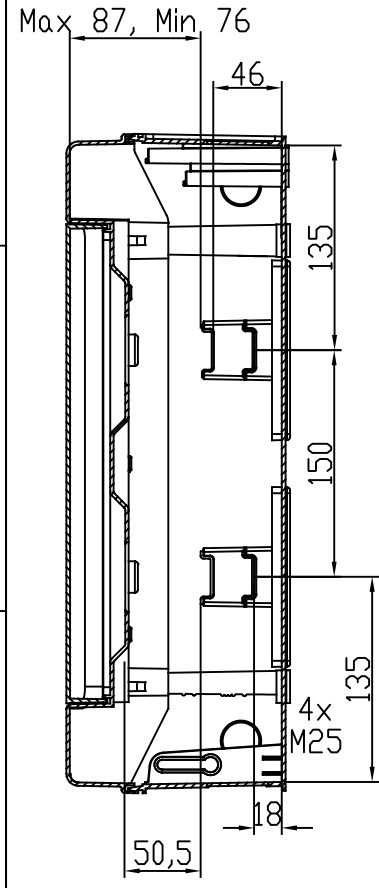

1 2 3 4 5 6 7 8

Id	Description	By	Appr.
A	First issue	08.01.18	AKu

SEC AA

Toleranssi/Tolerance ISD 2768-c
Meisto/Holes ISD 5803-m
Hitsaus/Welded ISD 13920-BF

Part	Code	Description	Information	Pcs Kpl
-	-	-	-	-
-	-	-	-	-
			ABS	
 Ensto Finland Oy		Distribution encl. 24 mod 2r Moduulikotelo 24 moduulia 2r		Replays: Replaced: Drw No: A Ref: Code: MODAB242PN Sheet No: 1
Scale	Date	08.01.18		
A3	By	AKu		
-	Chk			
-	Ctrl			