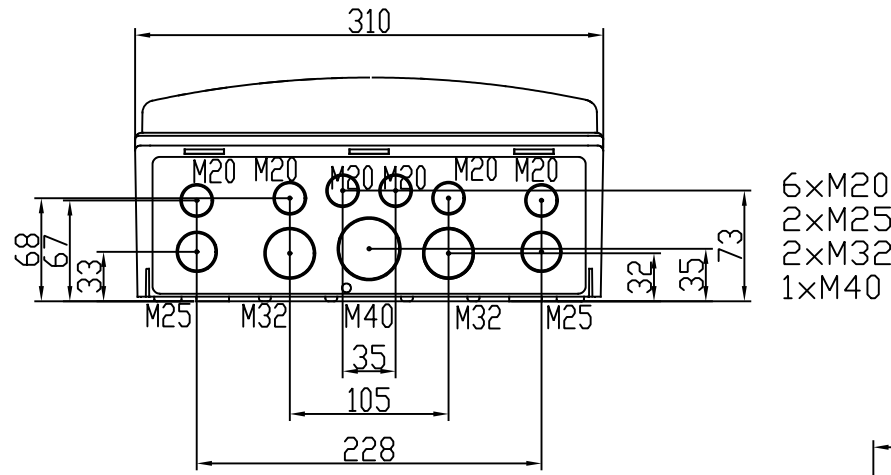

1 2 3 4 5 6 7 8

Id	Description	By	Appr.
A	First issue	08.01.18	AKu

SEC AA

Toleranssi/Tolerance ISD 2768-c
Meisto/Holes ISD 5803-m
Hitsaus/Welded ISD 13920-BF

Part	Code	Description	Information	Pcs Kpl
-	-	-	-	-
-	-	-	-	-
			ABS	
 Ensto Finland Oy		Distribution encl. 24 mod 2r Moduulikotelo 24 moduulia 2r		Replays: Replaced: Drw No: A Ref: Code: MODAB242PN Sheet No: 1
Scale	Date	08.01.18		
A3	By	AKu		
-	Chk			
-	Ctrl			