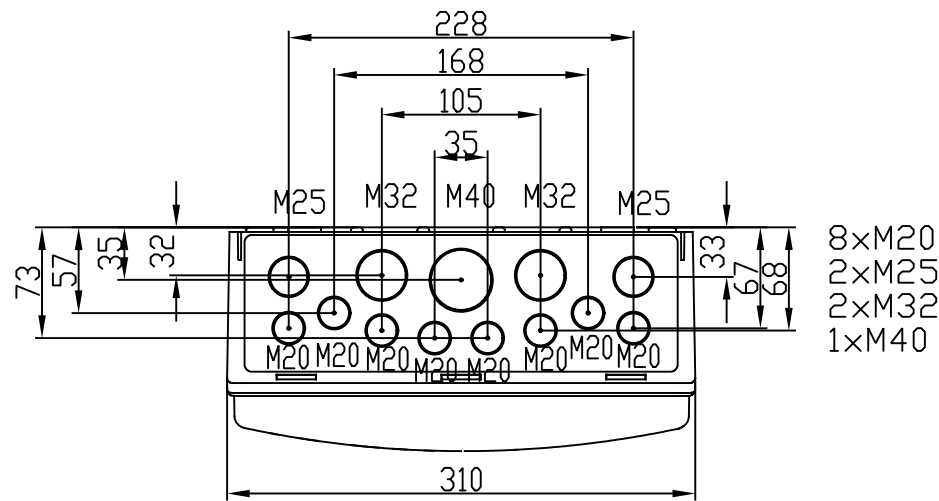

1 2 3 4 5 6 7 8

Id	Description	By	Appr.
A	First issue	08.01.18	AKu

SEC AA

Toleranssi/Tolerance ISD 2768-c
Meisto/Holes ISD 5803-m
Hitsaus/Welded ISD 13920-BF

Part	Code	Description	Information	Pcs Kpl
-	-	-	-	-
-	-	-	-	-
			ABS	
 Ensto Finland Oy		Distribution encl. 24 mod 2r Moduulikotelo 24 moduulia 2r		Replays: Replaced: Drw No: A Ref: Code: MODAB242PN Sheet No: 1
Scale	Date	08.01.18		
A3	By	AKu		
-	Chk			
-	Ctrl			