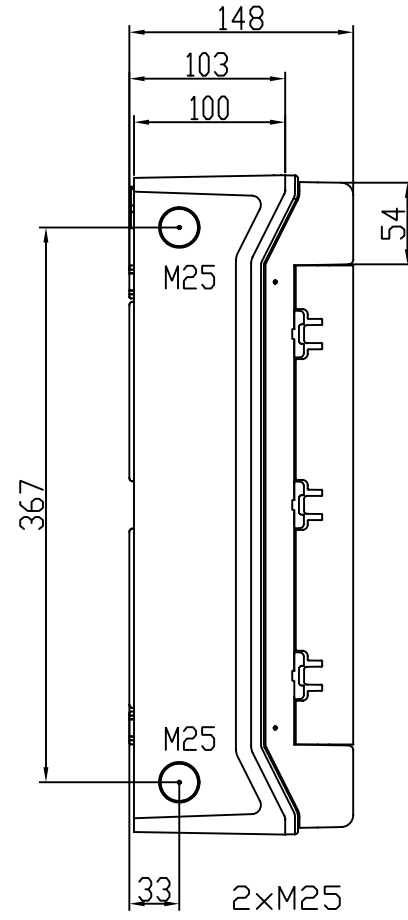

1 2 3 4 5 6 7 8

Id	Description	By	Appr.
A	First issue	08.01.18	AKu

SEC AA

Toleranssi/Tolerance ISD 2768-c
Meisto/Holes ISD 5803-m
Hitsaus/Welded ISD 13920-BF

Part	Code	Description	Information	Pcs Kpl
-	-	-	-	-
-	-	-	-	-
			ABS	
 Ensto Finland Oy		Distribution encl. 24 mod 2r Moduulikotelo 24 moduulia 2r		Replays: Replaced: Drw No: A Ref: Code: MODAB242PN Sheet No: 1
Scale	Date	08.01.18		
A3	By	AKu		
-	Chk			
-	Ctrl			