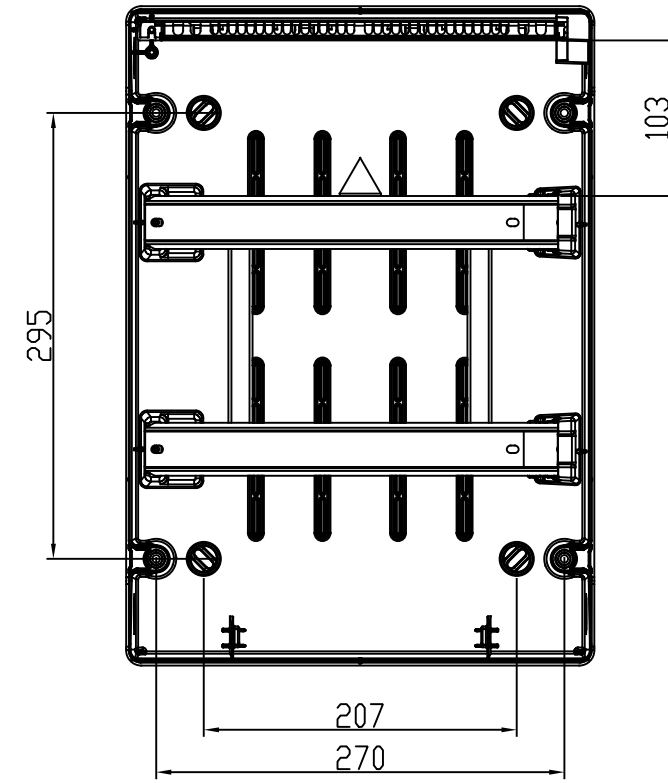

1 2 3 4 5 6 7 8

Id	Description	By	Appr.
A	First issue	08.01.18	AKu

SEC AA

Toleranssi/Tolerance ISD 2768-c
Meisto/Holes ISD 5803-m
Hitsaus/Welded ISD 13920-BF

Part	Code	Description	Information	Pcs Kpl
-	-	-	-	-
-	-	-	-	-
			ABS	
 Ensto Finland Oy		Distribution encl. 24 mod 2r Moduulikotelo 24 moduulia 2r		Replays: Replaced: Drw No: A Ref: Code: MODAB242PN Sheet No: 1
Scale	Date	08.01.18		
A3	By	AKu		
-	Chk			
-	Ctrl			