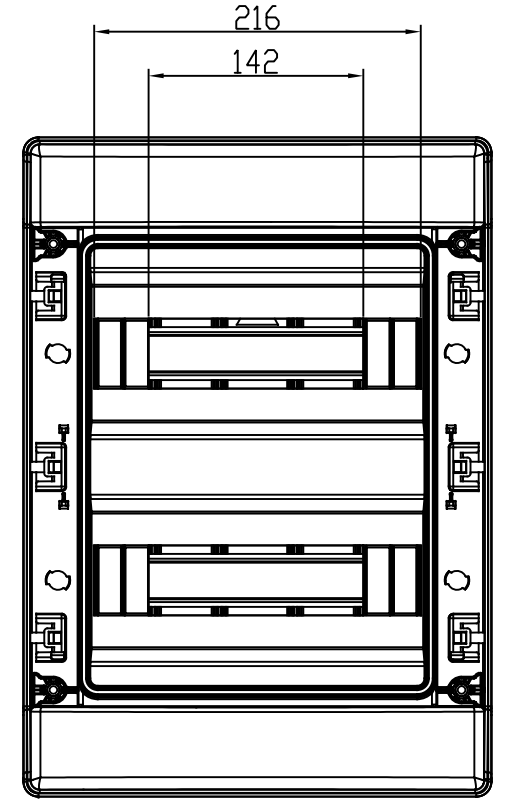

1 2 3 4 5 6 7 8

Id	Description	By	Appr.
A	First issue	08.01.18	AKu

SEC AA

Toleranssi/Tolerance ISD 2768-c
Meisto/Holes ISD 5803-m
Hitsaus/Welded ISD 13920-BF

Part	Code	Description	Information	Pcs Kpl
-	-	-	-	-
-	-	-	-	-
			ABS	
 Ensto Finland Oy		Distribution encl. 24 mod 2r Moduulikotelo 24 moduulia 2r		Replays: Replaced: Drw No: A Ref: Code: MODAB242PN Sheet No: 1
Scale	Date	08.01.18		
A3	By	AKu		
-	Chk			
-	Ctrl			