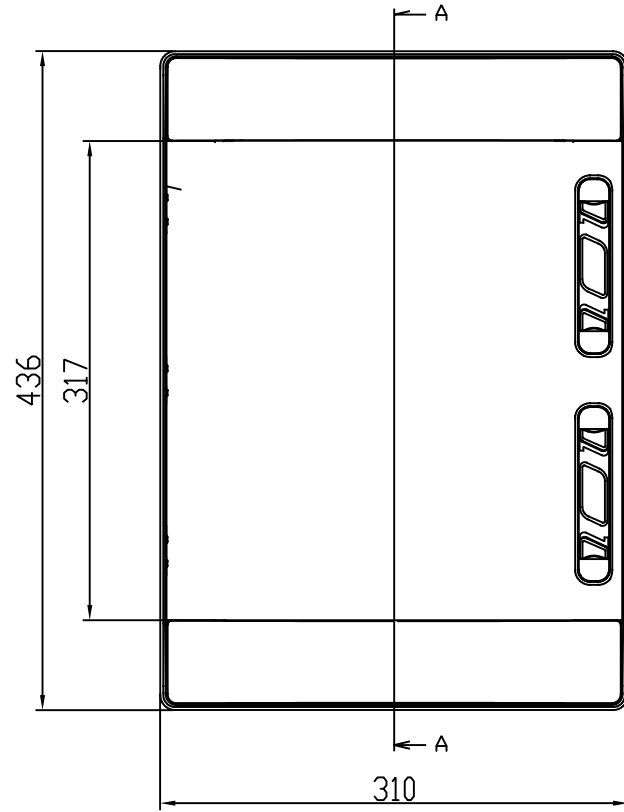

1 2 3 4 5 6 7 8

Id	Description	By	Appr.
A	First issue	08.01.18	AKu

SEC AA

Toleranssi/Tolerance ISD 2768-c
Meisto/Holes ISD 5803-m
Hitsaus/Welded ISD 13920-BF

Part	Code	Description	Information	Pcs Kpl
-	-	-	-	-
-	-	-	-	-
			ABS	
 Ensto Finland Oy		Distribution encl. 24 mod 2r Moduulikotelo 24 moduulia 2r		Replays: Replaced: Drw No: A Ref: Code: MODAB242PN Sheet No: 1
Scale	Date	08.01.18		
A3	By	AKu		
-	Chk			
-	Ctrl			