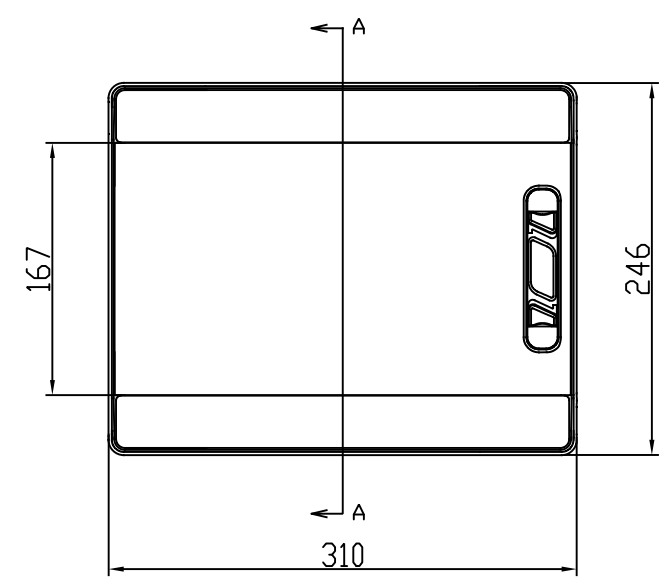

Id	Description	By	Appr.
A	First issue	08.01.18	AKu

- 6 x M20
- 2 x M25
- 2 x M32
- 1 x M40

Part	Code	Description	Information	Pcs Kpl
-	-	-	-	-
-	-	-	-	-
			ABS	

<p>Ensto Finland Oy</p>		Scale	Date	Distribution enclosure 12 mod Moduulikotelo 12 moluulia	Replays:	
		A3	08.01.18		Replaced:	
		-	By		AKu	Drw No: A
		-	Ctrl			Ref:
				Code: MODAB121PN		
				Sheet No: 1		

Toleranssi/Tolerance ISD 2768-c
 Meisto/Holes ISD 5803-m
 Hitsaus/Welded ISD 13920-BF

A
 B
 C
 D