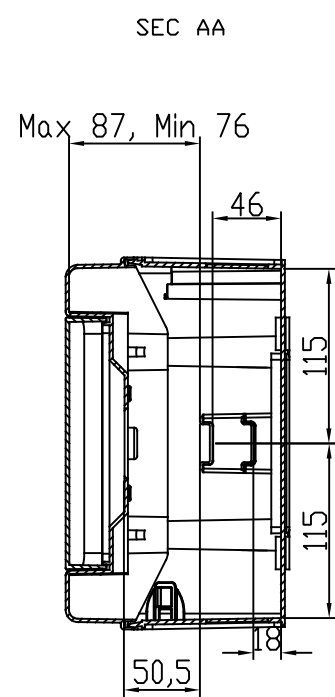

Id	Description	By	Appr.
A	First issue	08.01.18	AKu

- 6 x M20
- 2 x M25
- 2 x M32
- 1 x M40

Part	Code	Description	Information	Pcs Kpl
-	-	-	-	-
-	-	-	-	-
			ABS	

<p>Ensto Finland Oy</p>		Scale	Date	Distribution enclosure 12 mod Moduulikotelo 12 moluulia	Replays:	
		A3	08.01.18		Replaced:	
		-	By		AKu	Drw No: A
		-	Ctrl			Ref:
				Code: MODAB121PN		
				Sheet No: 1		

Toleranssi/Tolerance ISD 2768-c
 Meisto/Holes ISD 5803-m
 Hitsaus/Welded ISD 13920-BF

A
 B
 C
 D