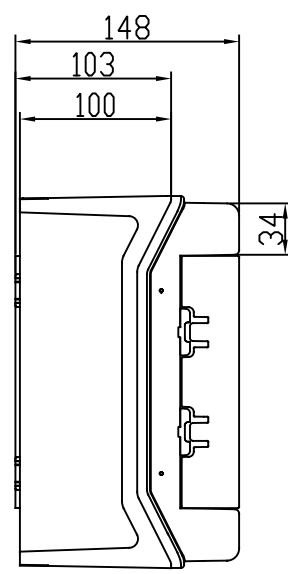

Id	Description	By	Appr.
A	First issue	08.01.18	AKu

- 6 x M20
- 2 x M25
- 2 x M32
- 1 x M40

Part	Code	Description	Information	Pcs Kpl
-	-	-	-	-
-	-	-	-	-
			ABS	

<p>Ensto Finland Oy</p>		Scale	Date	Distribution enclosure 12 mod Moduulikotelo 12 moluulia	Replays:	
		A3	08.01.18		Replaced:	
		-	By		AKu	Drw No: A
		-	Ctrl			Ref:
				Code: MODAB121PN		
				Sheet No: 1		

Toleranssi/Tolerance ISD 2768-c
 Meisto/Holes ISD 5803-m
 Hitsaus/Welded ISD 13920-BF

A
 B
 C
 D