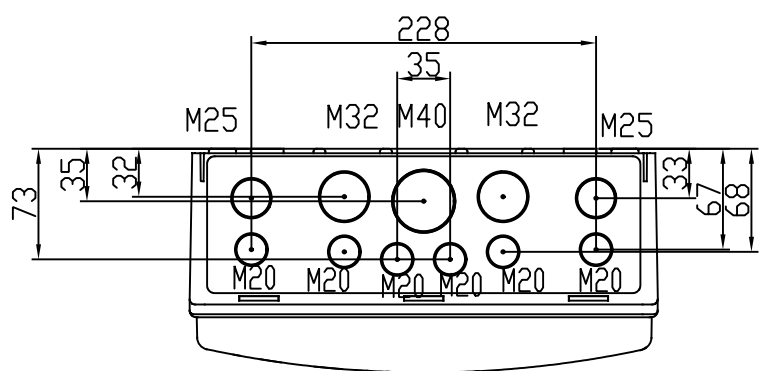

Id	Description	By	Appr.
A	First issue	08.01.18	AKu

- 6 x M20
- 2 x M25
- 2 x M32
- 1 x M40

Part	Code	Description	Information	Pcs Kpl
-	-	-	-	-
-	-	-	-	-
			ABS	

<p>Ensto Finland Oy</p>		Scale	Date	Distribution enclosure 12 mod Moduulikotelo 12 moluulia	Replays:	
		A3	08.01.18		Replaced:	
		-	By		AKu	Drw No: A
		-	Ctrl			Ref:
				Code: MODAB121PN		
				Sheet No: 1		

Toleranssi/Tolerance ISD 2768-c
 Meisto/Holes ISD 5803-m
 Hitsaus/Welded ISD 13920-BF

A
 B
 C
 D