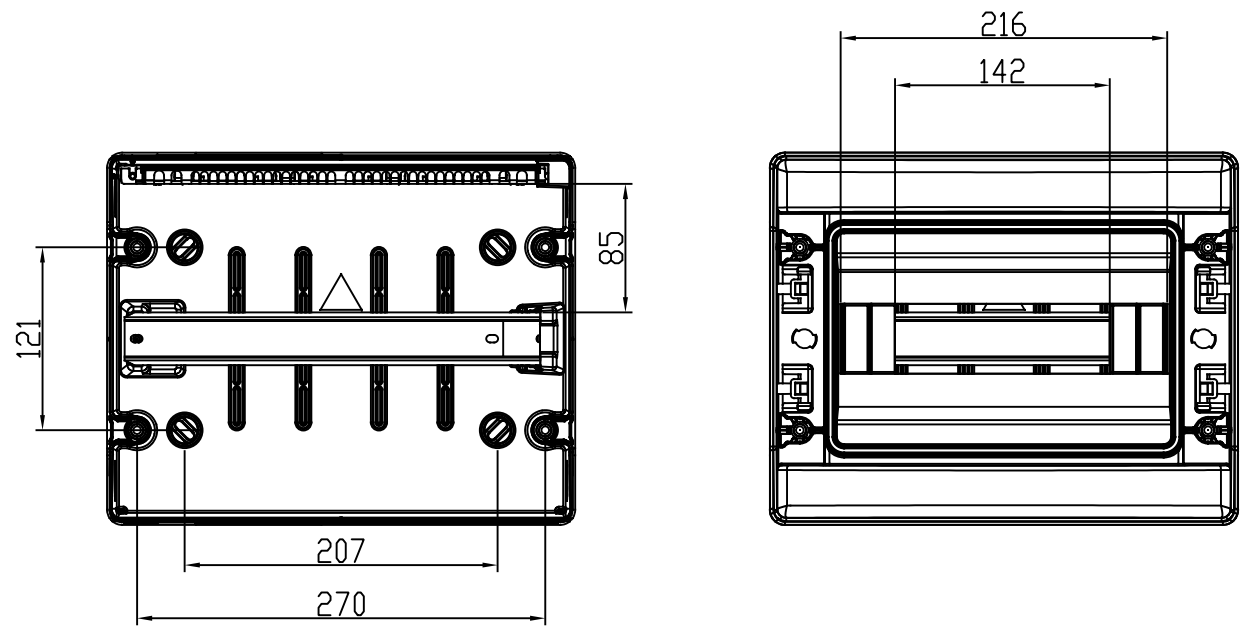

Id	Description	By	Appr.
A	First issue	08.01.18	AKu

- 6 x M20
- 2 x M25
- 2 x M32
- 1 x M40

Part	Code	Description	Information	Pcs Kpl
-	-	-	-	-
-	-	-	-	-
			ABS	

<p>Ensto Finland Oy</p>		Scale	Date	Distribution enclosure 12 mod Moduulikotelo 12 moluulia	Replays:	
		A3	08.01.18		Replaced:	
		-	By		AKu	Drw No: A
		-	Ctrl			Ref:
				Code: MODAB121PN		
				Sheet No: 1		

Toleranssi/Tolerance ISD 2768-c
 Meisto/Holes ISD 5803-m
 Hitsaus/Welded ISD 13920-BF

A
 B
 C
 D