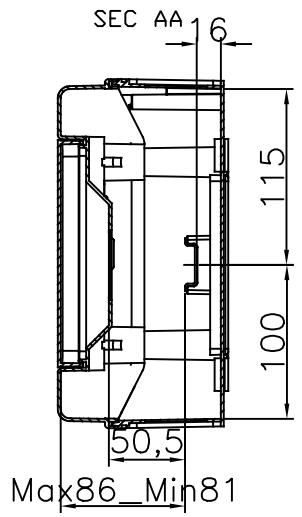

1 2 3 4 5 6 7 8

Id	Description	By	Appr.
A	First issue	08.01.18	AKu

4xM25
1xM40

Toleranssi/Tolerance ISD 2768-c
Meisto/Holes ISD 5803-m
Hitsaus/Welded ISD 13920-BF

Part	Code	Description	Information	Pcs Kpl
-	-	-	-	-
-	-	-	-	-
-	-	-	ABS	-
		Distribution enclosure 8 mod Moduulikotelo 8 molaullia		Replays: Replaced: Drw No: A Ref: Code: MODAB81PN Sheet No: 1
Scale	Date	08.01.18		
A3	By	AKu		
-	Chk			
-	Ctrl			