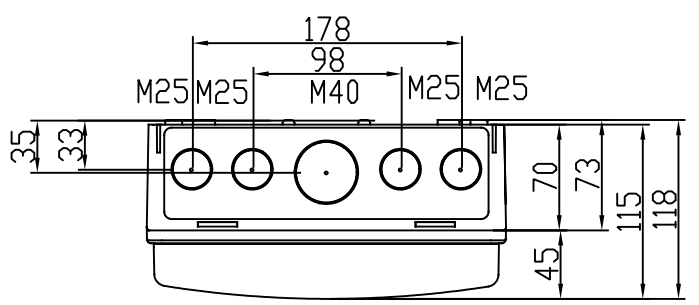

1 2 3 4 5 6 7 8

Id	Description	By	Appr.
A	First issue	08.01.18	AKu

4xM25
1xM40

Toleranssi/Tolerance ISD 2768-c
Meisto/Holes ISD 5803-m
Hitsaus/Welded ISD 13920-BF

Part	Code	Description	Information	Pcs Kpl
-	-	-	-	-
-	-	-	-	-
-	-	-	ABS	-
		Distribution enclosure 8 mod Moduulikotelo 8 molaullia		Replays: Replaced: Drw No: A Ref: Code: MODAB81PN Sheet No: 1
Scale	Date	08.01.18		
A3	By	AKu		
-	Chk			
-	Ctrl			