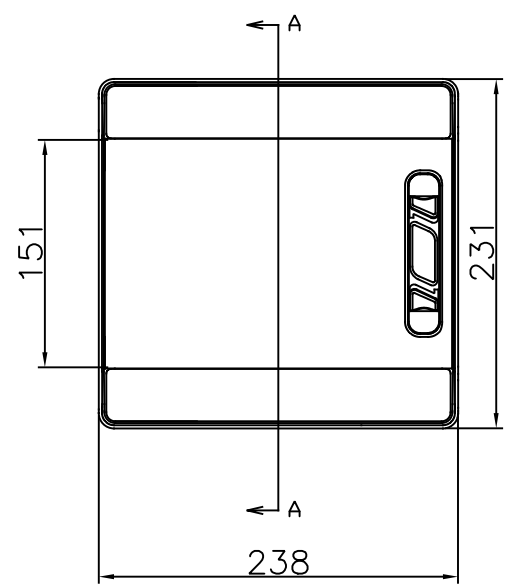

1 2 3 4 5 6 7 8

Id	Description	By	Appr.
A	First issue	08.01.18	AKu

4xM25
1xM40

Toleranssi/Tolerance ISD 2768-c
Meisto/Holes ISD 5803-m
Hitsaus/Welded ISD 13920-BF

Part	Code	Description	Information	Pcs Kpl
-	-	-	-	-
-	-	-	-	-
-	-	-	ABS	-
		Distribution enclosure 8 mod Moduulikotelo 8 molaullia		Replays: Replaced: Drw No: A Ref: Code: MODAB81PN Sheet No: 1
Scale	Date	08.01.18		
A3	By	AKu		
-	Chk			
-	Ctrl			