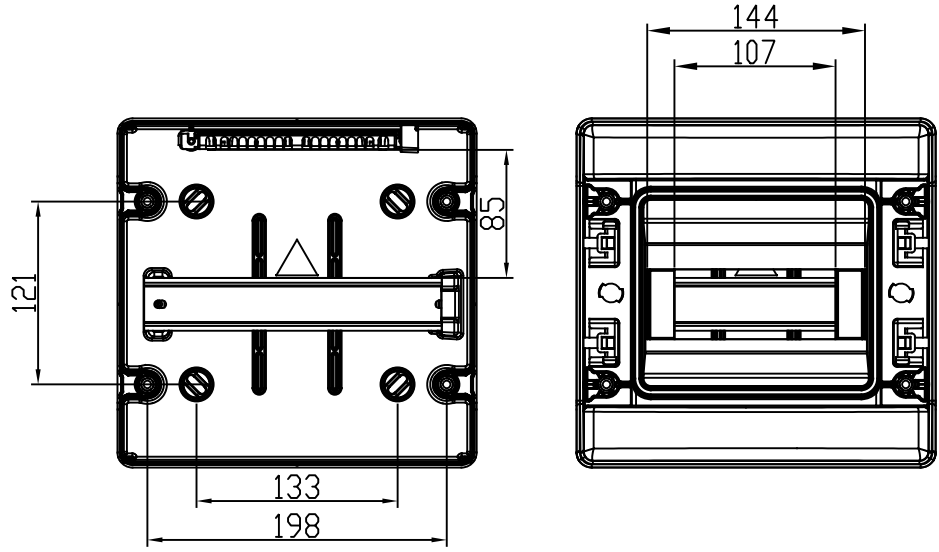

1 2 3 4 5 6 7 8

Id	Description	By	Appr.
A	First issue	08.01.18	AKu

4xM25
1xM40

Toleranssi/Tolerance ISD 2768-c
Meisto/Holes ISD 5803-m
Hitsaus/Welded ISD 13920-BF

Part	Code	Description	Information	Pcs Kpl
-	-	-	-	-
-	-	-	-	-
-	-	-	ABS	-
		Distribution enclosure 8 mod Moduulikotelo 8 molaullia		Replays: Replaced: Drw No: A Ref: Code: MODAB81PN Sheet No: 1
Scale	Date	08.01.18		
A3	By	AKu		
-	Chk			
-	Ctrl			