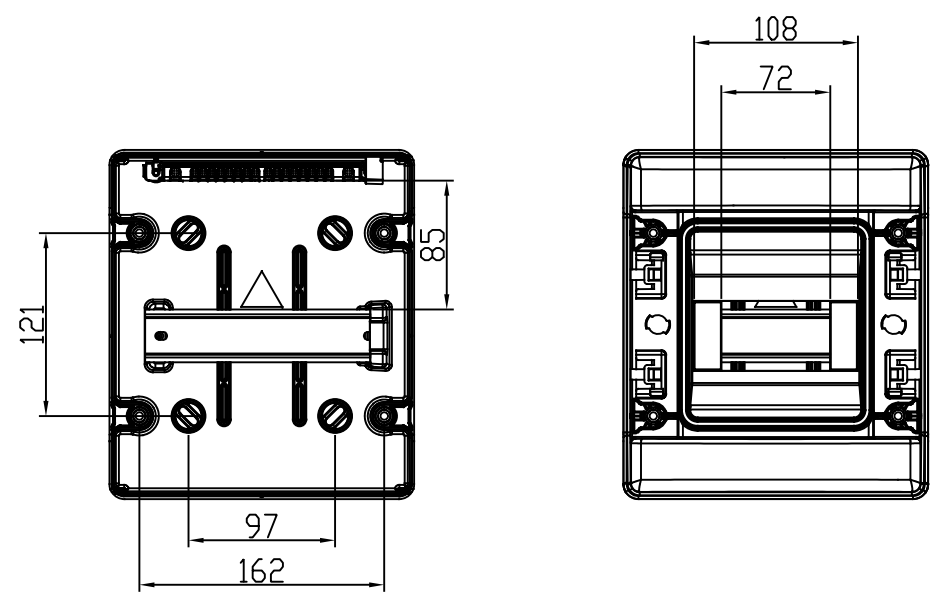

Id	Description	By	Appr.
A	First issue	08.01.18	AKu

Part	Code	Description	Information	Pcs Kpl
-	-	-	-	-
-	-	-	-	-
-	-	-	ABS	-

 Ensto Finland Oy		Distribution enclosure 6 mod Moduulikotelo 6 moluulia	Replays:
Scale: A3			Replaced:
Date: 08.01.18			Drw No: A
By: AKu			Ref:
Ctrl:			Code: MODAB61PN
-		Sheet No: 1	1

Toleranssi/Tolerance ISD 2768-c
 Meisto/Holes ISD 5803-m
 Hitsaus/Welded ISD 13920-BF