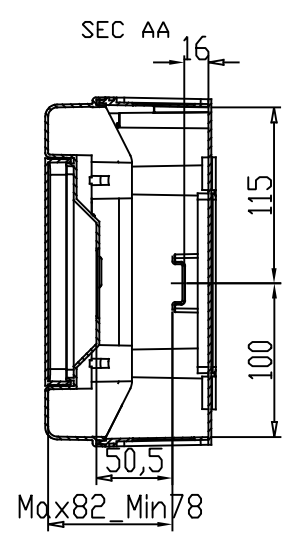

Id	Description	By	Appr.
A	First issue	08.01.18	AKu

Part	Code	Description	Information	Pcs Kpl
-	-	-	-	-
-	-	-	-	-
-	-	-	ABS	-

 Ensto Finland Oy		Distribution enclosure 6 mod Moduulikotelo 6 moluulia	Replays:
Scale: A3			Replaced:
Date: 08.01.18			Drw No: A
By: AKu			Ref:
Ctrl:			Code: MODAB61PN
-		Sheet No: 1	1

Toleranssi/Tolerance ISD 2768-c
 Meisto/Holes ISD 5803-m
 Hitsaus/Welded ISD 13920-BF