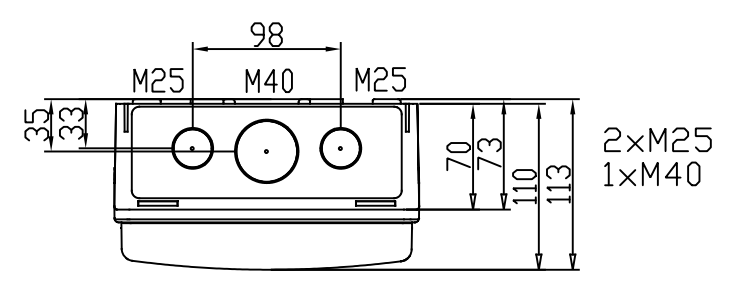

Id	Description	By	Appr.
A	First issue	08.01.18	AKu

Part	Code	Description	Information	Pcs Kpl
-	-	-	-	-
-	-	-	-	-
-	-	-	ABS	-

 Ensto Finland Oy		Distribution enclosure 6 mod Moduulikotelo 6 moluulia	Replays:
Scale: A3			Replaced:
Date: 08.01.18			Drw No: A
By: AKu			Ref:
Ctrl:			Code: MODAB61PN
-		Sheet No: 1	1

Toleranssi/Tolerance ISD 2768-c
 Meisto/Holes ISD 5803-m
 Hitsaus/Welded ISD 13920-BF