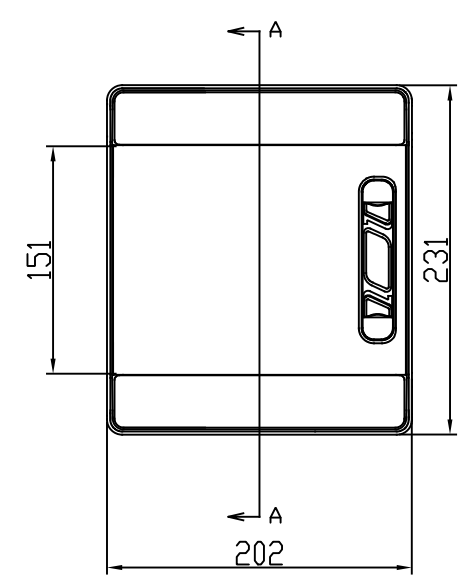

Id	Description	By	Appr.
A	First issue	08.01.18	AKu

Part	Code	Description	Information	Pcs Kpl
-	-	-	-	-
-	-	-	-	-
-	-	-	ABS	-

 Ensto Finland Oy		Distribution enclosure 6 mod Moduulikotelo 6 moluulia	Replays:
Scale: A3			Replaced:
Date: 08.01.18			Drw No: A
By: AKu			Ref:
Ctrl:			Code: MODAB61PN
-		Sheet No: 1	1

Toleranssi/Tolerance ISD 2768-c
 Meisto/Holes ISD 5803-m
 Hitsaus/Welded ISD 13920-BF