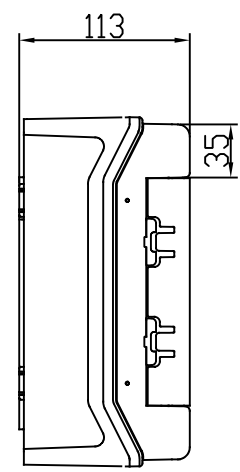

Id	Description	By	Appr.
A	First issue	08.01.18	AKu

Part	Code	Description	Information	Pcs Kpl
-	-	-	-	-
-	-	-	-	-
-	-	-	ABS	-

 Ensto Finland Oy		Distribution enclosure 6 mod Moduulikotelo 6 moluulia	Replays:
Scale: A3			Replaced:
Date: 08.01.18			Drw No: A
By: AKu			Ref:
Ctrl:			Code: MODAB61PN
-		Sheet No: 1	1

Toleranssi/Tolerance ISD 2768-c
 Meisto/Holes ISD 5803-m
 Hitsaus/Welded ISD 13920-BF