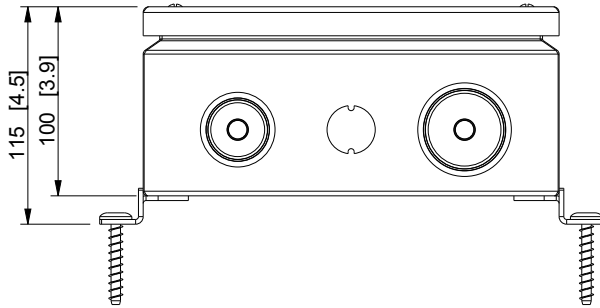

ID	Description	Date	By	Appr.
A		01.03.15	PKos	
B	Dimensions updated	28.12.15	TK	

Dimensions in mm [inches]

model FPT2222FE416_4_PART
drawing PROCUS_FPT2222FE_DRAWING

Material: Mild steel, polyester painted

Color: RAL2003

Weight (kg): 3.221

220x220mm, Fe, 4xKR16.4

Scale	Date	27.02.15
1:4	By	PKos
-	Checked	
-	Ctrl	

Fire safety box

Replaces:	
Replaced:	
Drw No:	B
Ref:	FPT
Code:	FPT2222FE416_4
Sheet No:	