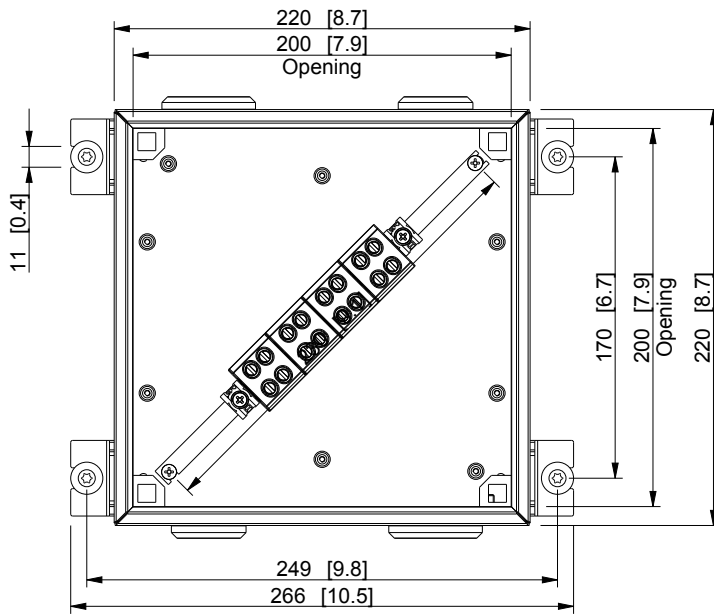

ID	Description	Date	By	Appr.
A		01.03.15	PKos	
B	Dimensions updated	28.12.15	TK	

Dimensions in mm [inches]

model FPT2222FE416_4_PART
drawing PROCUS_FPT2222FE_DRAWING

Material: Mild steel, polyester painted

Color: RAL2003

Weight (kg): 3.221

220x220mm, Fe, 4xKR16.4

Scale	Date	27.02.15
1:4	By	PKos
-	Checked	
-	Ctrl	

Fire safety box

Replaces:	
Replaced:	
Drw No:	B
Ref:	FPT
Code:	FPT2222FE416_4
Sheet No:	