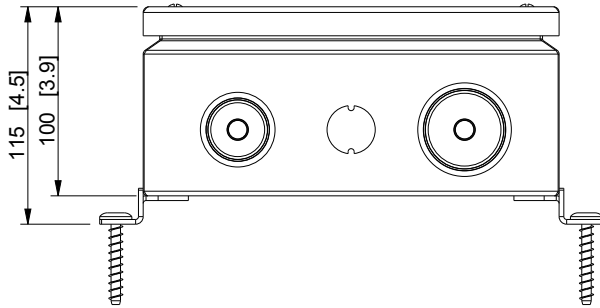

ID	Description	Date	By	Appr.
A		01.03.15	PKos	
B	Dimensions updated	28.12.15	TK	

Dimensions in mm [inches]

model drawing FPT2222FE416 PART PROCUS_FPT2222FE DRAWING	Material: Mild steel, polyester painted		Color: RAL2003	Weight (kg): 2.954		
	 Ensto Finland Oy Ensto Industrial Solutions			220x220mm, Fe, 4xKR16 Fire safety box		
					Replaces:	Replaced:
	Scale	Date	27.02.15		Drw No:	B
	1:4	By	PKos		Ref:	FPT
	-	Checked			Code:	FPT2222FE416
-	Ctrl		Sheet No:			