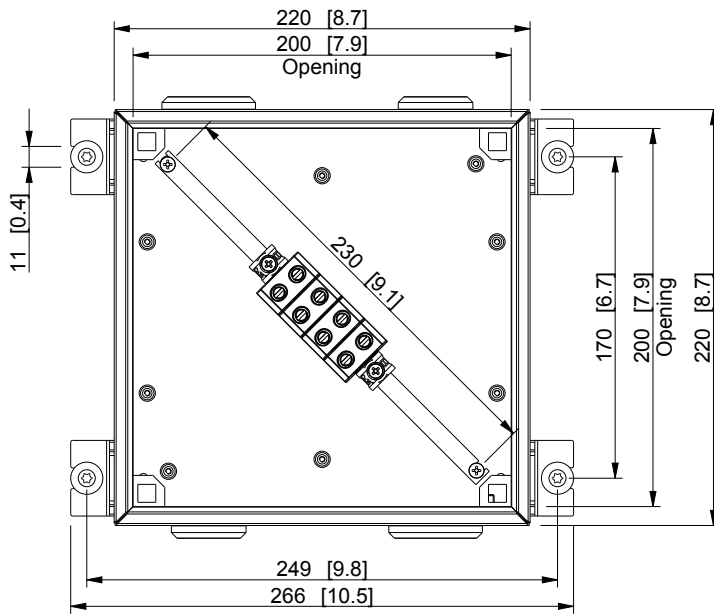

ID	Description	Date	By	Appr.
A		01.03.15	PKos	
B	Dimensions updated	28.12.15	TK	

Dimensions in mm [inches]

model drawing FPT2222FE416 PART PROCUS_FPT2222FE DRAWING	Material: Mild steel, polyester painted		Color: RAL2003	Weight (kg): 2.954		
	 Ensto Finland Oy Ensto Industrial Solutions			220x220mm, Fe, 4xKR16 Fire safety box		
					Replaces:	Replaced:
	Scale	Date	27.02.15		Drw No:	B
	1:4	By	PKos		Ref:	FPT
	-	Checked			Code:	FPT2222FE416
-	Ctrl		Sheet No:			