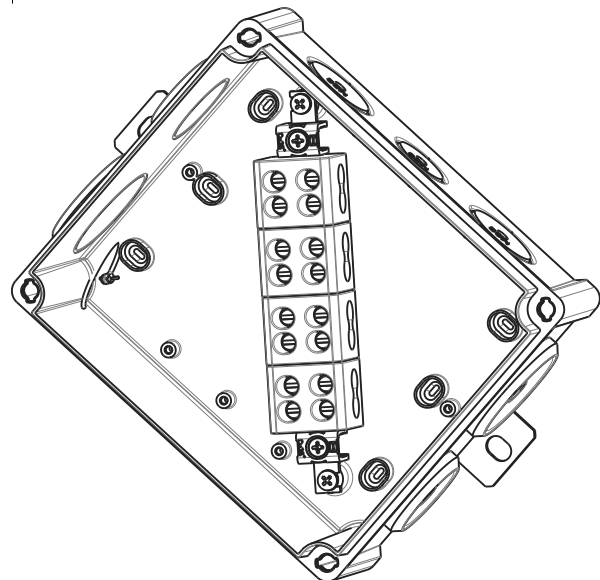

ID	Description	Date	By	Appr.
A		06.11.15	AKu	
B	Dimensions updated	28.12.15	TK	

Dimensions in mm [inches]

model FPT1815PP416\_4\_PART  
drawing PR\_FPT1815PP416\_4\_DRAWING

Material: PP	1:3	Color: RAL2003	Weight (kg): 0.491
 Ensto Finland Oy Ensto Industrial Solutions			
175x150mm, PP, 4xKR16.4			
Scale	Date	06.11.15	
1:3	By	AKu	
-	Checked		
-	Ctrl		
Replaces:		Replaced:	
Drw No: B		Ref: Fire safety box	
Code: FPT1815PP416_4		Sheet No:	
Fire safety box			