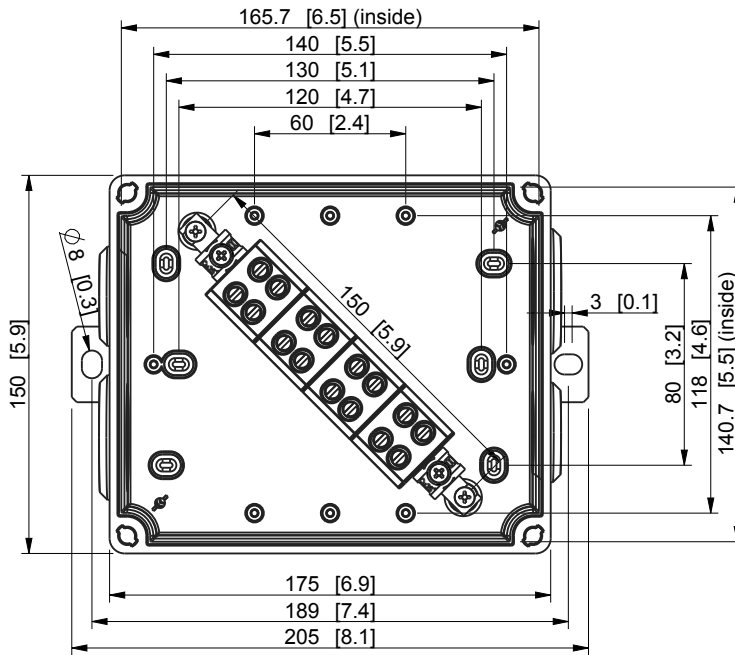

ID	Description	Date	By	Appr.
A		06.11.15	AKu	
B	Dimensions updated	28.12.15	TK	

Dimensions in mm [inches]

model FPT1815PP416\_4\_PART  
drawing PR\_FPT1815PP416\_4\_DRAWING

Material: PP	1:3	Color: RAL2003	Weight (kg): 0.491
 Ensto Finland Oy Ensto Industrial Solutions			
175x150mm, PP, 4xKR16.4			
Scale	Date	06.11.15	
1:3	By	AKu	
-	Checked		
-	Ctrl		
Replaces:		Replaced:	
Drw No: B		Ref: Fire safety box	
Code: FPT1815PP416_4		Sheet No:	
Fire safety box			