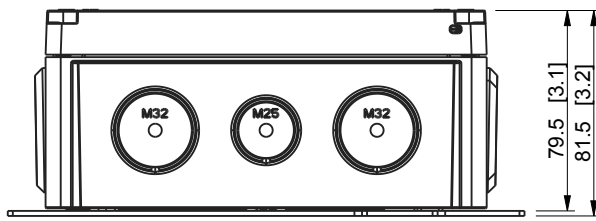

ID	Description	Date	By	Appr.
A		06.11.15	AKu	
B	Dimensions updated	28.12.15	TK	

Dimensions in mm [inches]

model FPT1815PP416\_4\_PART  
drawing PR\_FPT1815PP416\_4\_DRAWING

Material: PP	1:3	Color: RAL2003	Weight (kg): 0.491
 Ensto Finland Oy Ensto Industrial Solutions			
175x150mm, PP, 4xKR16.4			
Scale	Date	06.11.15	
1:3	By	AKu	
-	Checked		
-	Ctrl		
Replaces:		Replaced:	
Drw No: B		Ref: Fire safety box	
Code: FPT1815PP416_4		Sheet No:	
Fire safety box			