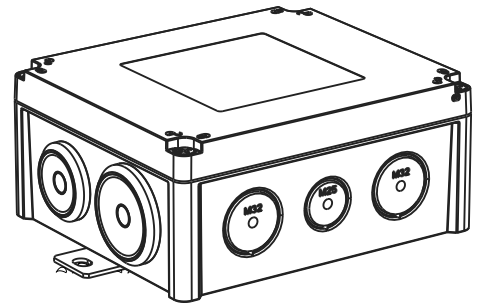

ID	Description	Date	By	Appr.
A		06.11.15	AKu	
B	Dimensions updated	28.12.15	TK	

Dimensions in mm [inches]

model FPT1815PP416\_4\_PART  
drawing PR\_FPT1815PP416\_4\_DRAWING

Material: PP	1:3	Color: RAL2003	Weight (kg): 0.491
 Ensto Finland Oy Ensto Industrial Solutions			
175x150mm, PP, 4xKR16.4			
Scale	Date	06.11.15	
1:3	By	AKu	
-	Checked		
-	Ctrl		
Replaces:		Replaced:	
Drw No: B		Ref: Fire safety box	
Code: FPT1815PP416_4		Sheet No:	
Fire safety box			