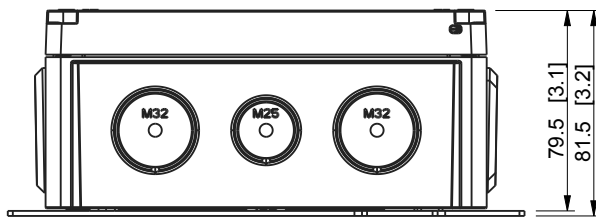

ID	Description	Date	By	Appr.
A		06.11.15	AKu	
B	Dimensions updated	28.12.15	TK	

Dimensions in mm [inches]

model FPT1815PP416 PART drawing PR_FPT1815PP416 DRAWING	Material: PP		1:3	Color: RAL2003	Weight (kg): 0.446		
	 Ensto Finland Oy Ensto Industrial Solutions					Replaces:	
						Replaced:	
	Scale	Date	175x150mm, PP, 4xKR16 Fire safety box				
	1:3	06.11.15					
	-	By					AKu
	-	Checked					
	Ctrl		Drw No: B	Ref: Fire safety box	Code: FPT1815PP416		
			Sheet No:				