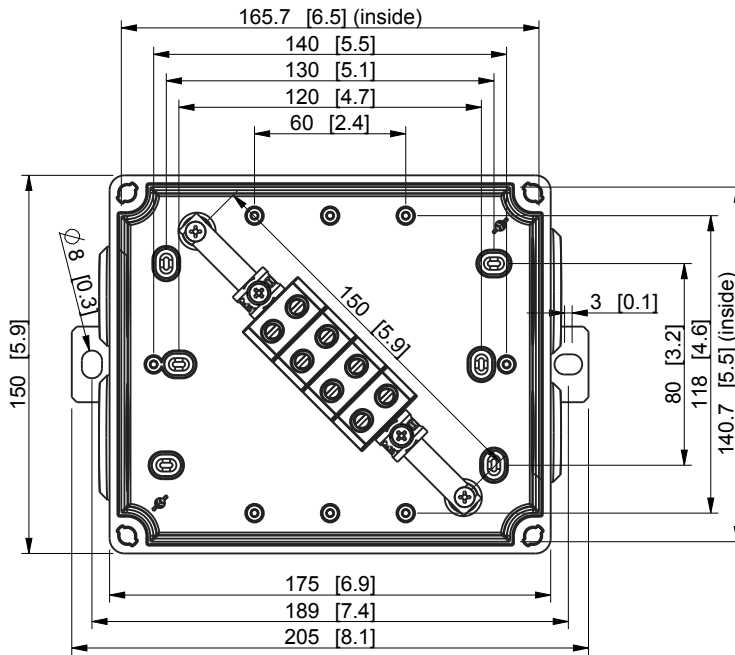

ID	Description	Date	By	Appr.
A		06.11.15	AKu	
B	Dimensions updated	28.12.15	TK	

Dimensions in mm [inches]

model FPT1815PP416 PART drawing PR_FPT1815PP416 DRAWING	Material: PP		1:3	Color: RAL2003	Weight (kg): 0.446		
	 Ensto Finland Oy Ensto Industrial Solutions					Replaces:	
						Replaced:	
	Scale	Date	175x150mm, PP, 4xKR16 Fire safety box				
	1:3	06.11.15					
	-	By					AKu
	-	Checked					
	Ctrl		Drw No: B	Ref: Fire safety box	Code: FPT1815PP416		
			Sheet No:				