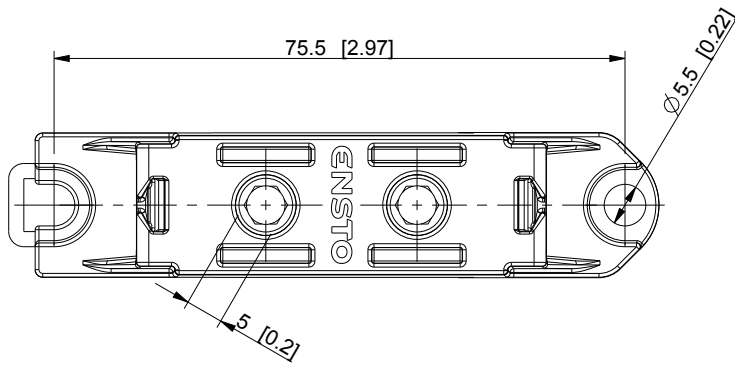

ID	Description	Date	By	Appr.
A		4.6.2015	KA	

Dimensions in mm [inches]

model PROCUS_KE161 drawing PROCUS_KE161	Material:		Color:	Weight (kg): 0.045	
	 Ensto Finland Oy Ensto Building Technology		 Universal terminal block		Replaces:
					Replaced:
	Scale	Date	4.6.2015		
	1:1	By	KA		
	-	Checked			
-	Ctrl				
				Drw No: A	
				Ref:	
				Code: KE161	
				Sheet No:	