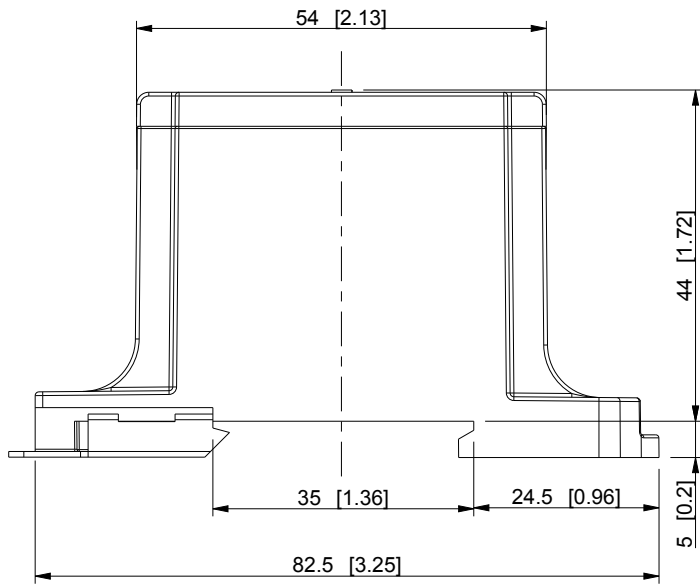

ID	Description	Date	By	Appr.
A		4.6.2015	KA	

Dimensions in mm [inches]

model PROCUS_KE161 drawing PROCUS_KE161	Material:		Color:	Weight (kg): 0.045	
	 Ensto Finland Oy Ensto Building Technology		 Universal terminal block		Replaces:
					Replaced:
	Scale	Date	4.6.2015		
	1:1	By	KA		
	-	Checked			
-	Ctrl				
				Drw No: A	
				Ref:	
				Code: KE161	
				Sheet No:	