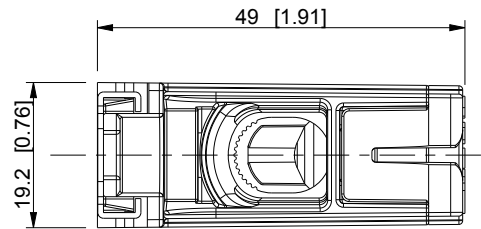

ID	Description	Date	By	Appr.
A		4.6.2015	KA	

Dimensions in mm [inches]

model PROCUS_KE161 drawing PROCUS_KE161	Material:		Color:	Weight (kg): 0.045	
	 Ensto Finland Oy Ensto Building Technology		 Universal terminal block		Replaces:
					Replaced:
	Scale	Date	4.6.2015		
	1:1	By	KA		
	-	Checked			
-	Ctrl				
				Drw No: A	
				Ref:	
				Code: KE161	
				Sheet No:	