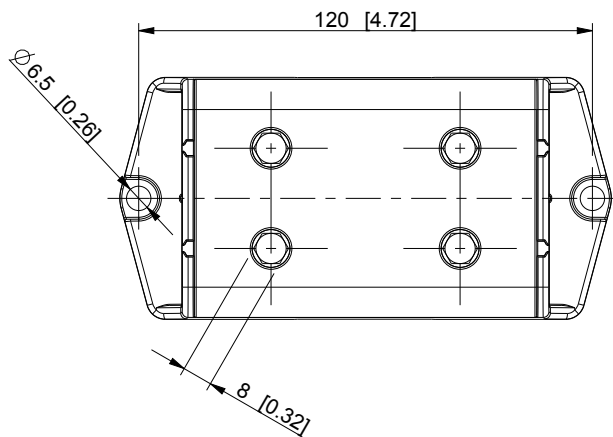

ID	Description	Date	By	Appr.
A		3.6.2015	KA	

Dimensions in mm [inches]

model drawing	PROCUS_KE69 _{part}		PROCUS_KE69 _{drawing}		Material:	Color: -	Weight (kg): 0.438
	 Ensto Finland Oy Ensto Industrial Solutions				<h2>Tapping block</h2>		
Scale	Date	3.6.2015		Replaces:			
1:2	By	KA		Replaced:			
-	Checked			Drw No:	A		
-	Ctrl			Ref:	-		
					Code:	KE69	
					Sheet No:		