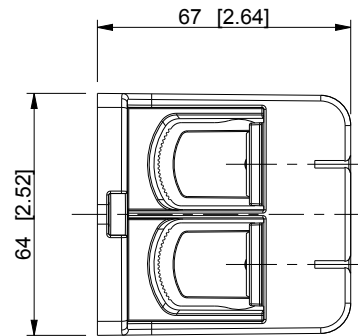

ID	Description	Date	By	Appr.
A		3.6.2015	KA	

Dimensions in mm [inches]

model drawing	PROCUS_KE69 _{part}		PROCUS_KE69 _{drawing}		Material:	Color: -	Weight (kg): 0.438
	 Ensto Finland Oy Ensto Industrial Solutions				<h2>Tapping block</h2>		
Scale	Date	3.6.2015		Replaces:			
1:2	By	KA		Replaced:			
-	Checked			Drw No:	A		
-	Ctrl			Ref:	-		
					Code:	KE69	
					Sheet No:		