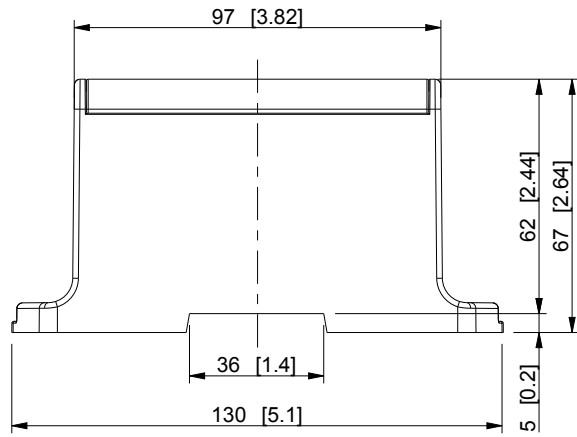

ID	Description	Date	By	Appr.
A		3.6.2015	KA	

Dimensions in mm [inches]

model drawing	PROCUS_KE69 _{part}		PROCUS_KE69 _{drawing}		Material:	Color: -	Weight (kg): 0.438
	 Ensto Finland Oy Ensto Industrial Solutions				<h2>Tapping block</h2>		
Scale	Date	3.6.2015		Replaces:			
1:2	By	KA		Replaced:			
-	Checked			Drw No:	A		
-	Ctrl			Ref:	-		
					Code:	KE69	
					Sheet No:		