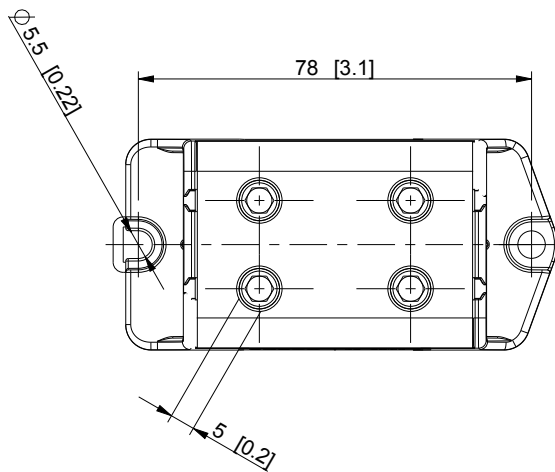

ID	Description	Date	By	Appr.
A		19.5.2015	KA	

Dimensions in mm [inches]

model drawing	PROCUS_KE67 PART		PROCUS_KE67 DRAWING		Material:	Color:	Weight (kg): 0.128
	 Ensto Finland Oy Ensto Industrial Solutions				<h2>Tapping block</h2>		
Scale	Date	19.5.2015		Replaces:			
1:1.5	By	KA		Replaced:			
-	Checked			Drw No:	A		
-	Ctrl			Ref:	-		
				Code:	KE67		
				Sheet No:			