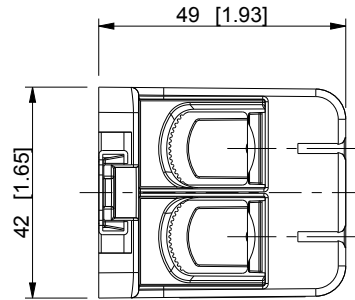

ID	Description	Date	By	Appr.
A		19.5.2015	KA	

Dimensions in mm [inches]

model drawing	PROCUS_KE67 PART		PROCUS_KE67 DRAWING		Material:	Color:	Weight (kg): 0.128
	 Ensto Finland Oy Ensto Industrial Solutions				<h2>Tapping block</h2>		
Scale	Date	19.5.2015		Replaces:			
1:1.5	By	KA		Replaced:			
-	Checked			Drw No:	A		
-	Ctrl			Ref:	-		
				Code:	KE67		
				Sheet No:			