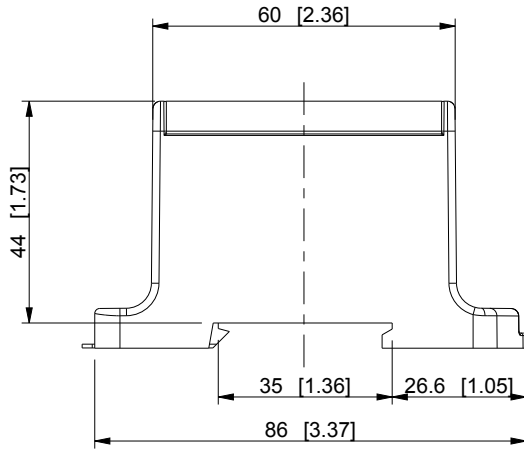

ID	Description	Date	By	Appr.
A		19.5.2015	KA	

Dimensions in mm [inches]

model drawing	PROCUS_KE67 PART		PROCUS_KE67 DRAWING		Material:	Color:	Weight (kg): 0.128
	 Ensto Finland Oy Ensto Industrial Solutions				<h2>Tapping block</h2>		
Scale	Date	19.5.2015		Replaces:			
1:1.5	By	KA		Replaced:			
-	Checked			Drw No:	A		
-	Ctrl			Ref:	-		
				Code:	KE67		
				Sheet No:			