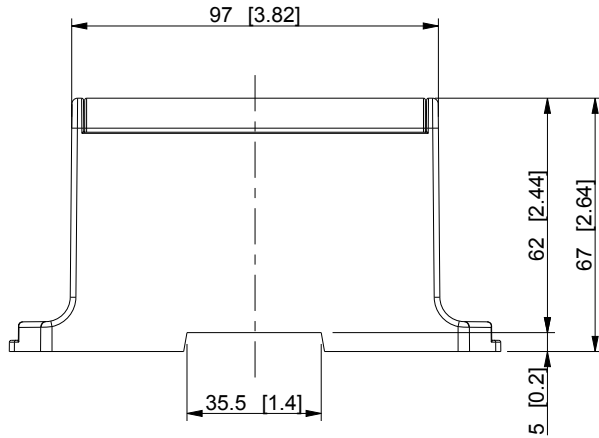

ID	Description	Date	By	Appr.
A		19.5.2015	KA	

Dimensions in mm [inches]

model KE64_PROCUS_PART drawing PROCUS_KE64_DRAWING	Material:		Color:		Weight (kg): 0.249	
	 Ensto Finland Oy Ensto Industrial Solutions				Replaces:	
					Replaced:	
	Scale	Date	<h2>Universal terminal block</h2>			Drw No: A
	1:2	By				Ref: -
	-	Checked				Code: KE64
-	Ctrl	Sheet No:				