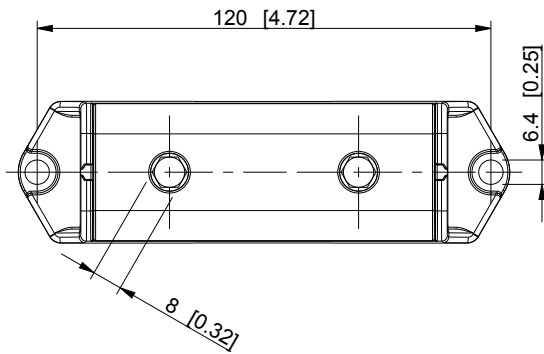

ID	Description	Date	By	Appr.
A		19.5.2015	KA	

Dimensions in mm [inches]

model KE64_PROCUS_PART drawing PROCUS_KE64_DRAWING	Material:		Color:		Weight (kg): 0.249	
	 Ensto Finland Oy Ensto Industrial Solutions				Replaces:	
					Replaced:	
	Scale	Date	<h2>Universal terminal block</h2>			Drw No: A
	1:2	By				Ref: -
	-	Checked				Code: KE64
-	Ctrl	Sheet No:				