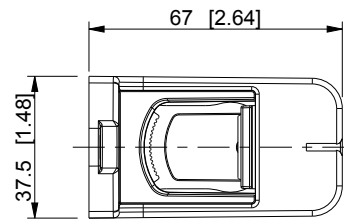

ID	Description	Date	By	Appr.
A		19.5.2015	KA	

Dimensions in mm [inches]

model KE64_PROCUS_PART drawing PROCUS_KE64_DRAWING	Material:		Color:		Weight (kg): 0.249	
	 Ensto Finland Oy Ensto Industrial Solutions				Replaces:	
					Replaced:	
	Scale	Date	<h2>Universal terminal block</h2>			Drw No: A
	1:2	By				Ref: -
	-	Checked				Code: KE64
-	Ctrl	Sheet No:				