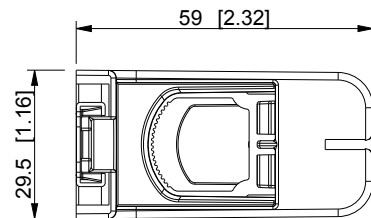

ID	Description	Date	By	Appr.
A		13.5.2015	KA	

Dimensions in mm [inches]

model KE-63 ^{PART} drawing PROCUS_KE63 ^{DRAWING}	Material:		Color:	Weight (kg): 0.120	
	 Ensto Finland Oy Ensto Industrial Solutions			Replaces:	
				Replaced:	
	Scale	Date	<h2>Universal terminal block</h2>		Drw No: A
	2:3	By			Ref: -
	-	Checked			Code: KE63
-	Ctrl	Sheet No:			