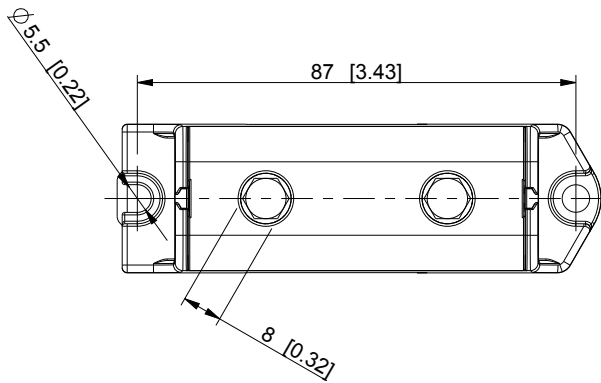

ID	Description	Date	By	Appr.
A		13.5.2015	KA	

Dimensions in mm [inches]

model KE-63 ^{PART} drawing PROCUS_KE63 ^{DRAWING}	Material:		Color:	Weight (kg): 0.120	
	 Ensto Finland Oy Ensto Industrial Solutions			Replaces:	
				Replaced:	
	Scale	Date	<h2>Universal terminal block</h2>		Drw No: A
	2:3	By			Ref: -
	-	Checked			Code: KE63
-	Ctrl	Sheet No:			