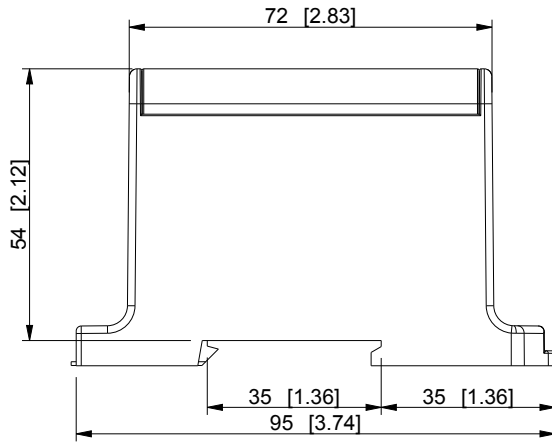

ID	Description	Date	By	Appr.
A		13.5.2015	KA	

Dimensions in mm [inches]

model KE-63 ^{PART} drawing PROCUS_KE63 ^{DRAWING}	Material:		Color:	Weight (kg): 0.120	
	 Ensto Finland Oy Ensto Industrial Solutions			Replaces:	
				Replaced:	
	Scale	Date	<h2>Universal terminal block</h2>		Drw No: A
	2:3	By			Ref: -
	-	Checked			Code: KE63
-	Ctrl	Sheet No:			