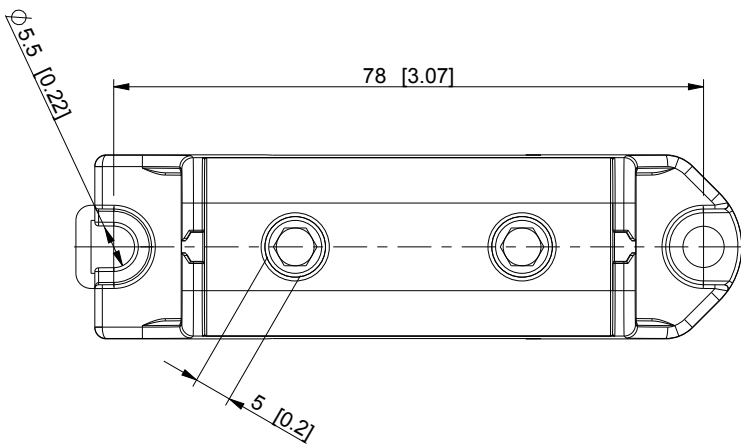

ID	Description	Date	By	Appr.
A		13.5.2015	KA	

Dimensions in mm [inches]

model KE-62 PART drawing PROCUS_KE62 DRAWING	Material:		Color:	Weight (kg): 0.074	
	 Ensto Finland Oy			Replaces:	
				Replaced:	
	Scale	Date	<h2>Universal terminal block</h2>		Drw No: A
	1:1	By			Ref: -
	-	Checked			Code: KE62
-	Ctrl	Sheet No:			