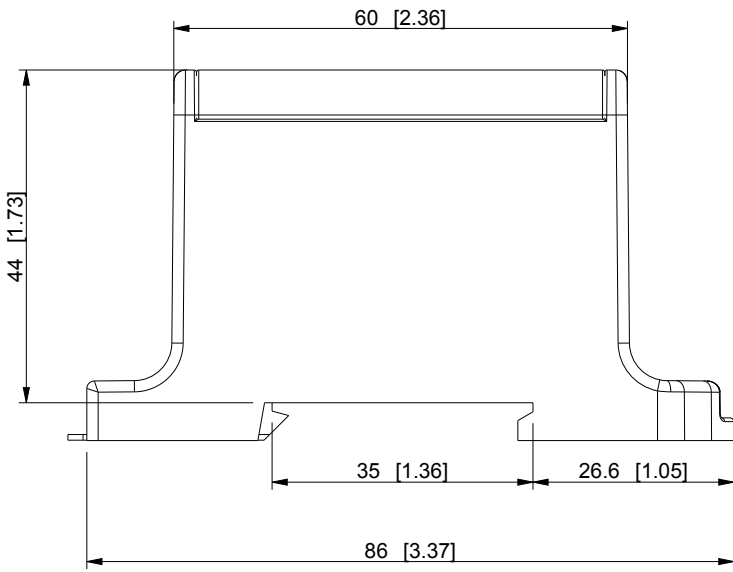

ID	Description	Date	By	Appr.
A		13.5.2015	KA	

Dimensions in mm [inches]

model KE-62 PART drawing PROCUS_KE62 DRAWING	Material:		Color:	Weight (kg): 0.074	
	 Ensto Finland Oy			Replaces:	
				Replaced:	
	Scale	Date	<h2>Universal terminal block</h2>		Drw No: A
	1:1	By			Ref: -
	-	Checked			Code: KE62
-	Ctrl	Sheet No:			