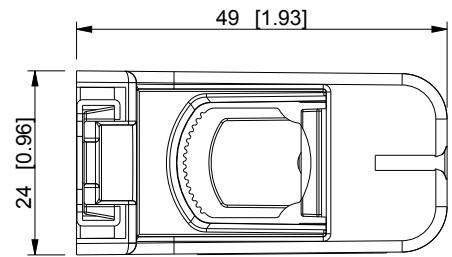

ID	Description	Date	By	Appr.
A		13.5.2015	KA	

Dimensions in mm [inches]

model KE-62 PART drawing PROCUS_KE62 DRAWING	Material:		Color:	Weight (kg): 0.074	
	 Ensto Finland Oy			Replaces:	
				Replaced:	
	Scale	Date	<h2>Universal terminal block</h2>		Drw No: A
	1:1	By			Ref: -
	-	Checked			Code: KE62
-	Ctrl	Sheet No:			