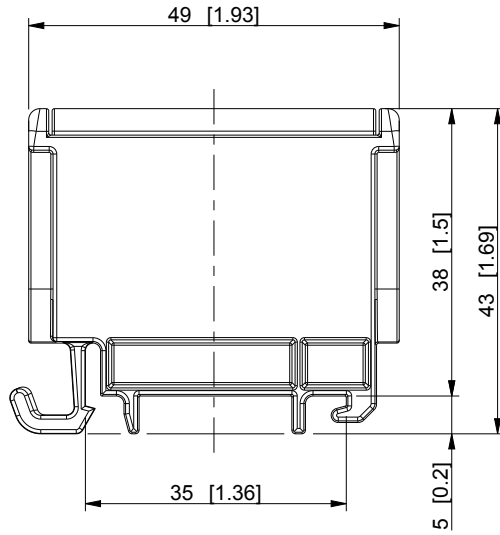

ID	Description	Date	By	Appr.
A		19.5.2015	KA	

Dimensions in mm [inches]

model PROCUS_KE61-03 PART
drawing PROCUS_KE61-03 DRAWING

Material:		Color:	
 Ensto Finland Oy Ensto Industrial Solutions			
Scale	Date	19.5.2015	
1:1	By	KA	
-	Checked		
-	Ctrl		

Terminal block 3-pole

Weight (kg):	0.077
Replaces:	
Replaced:	
Drw No:	A
Ref:	-
Code:	KE61-03
Sheet No:	