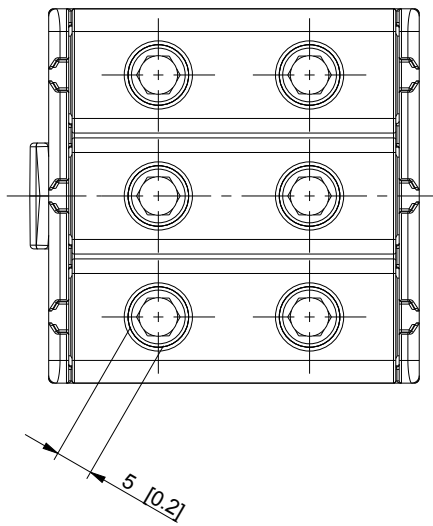

ID	Description	Date	By	Appr.
A		19.5.2015	KA	

Dimensions in mm [inches]

model PROCUS_KE61-03 PART
drawing PROCUS_KE61-03 DRAWING

Material:		Color:	
 Ensto Finland Oy Ensto Industrial Solutions			
Scale	Date	19.5.2015	
1:1	By	KA	
-	Checked		
-	Ctrl		

Terminal block 3-pole

Weight (kg):	0.077
Replaces:	
Replaced:	
Drw No:	A
Ref:	-
Code:	KE61-03
Sheet No:	