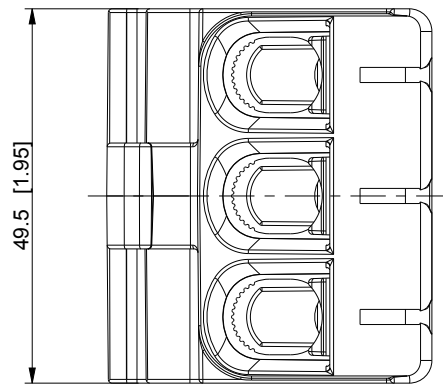

ID	Description	Date	By	Appr.
A		19.5.2015	KA	

Dimensions in mm [inches]

model PROCUS_KE61-03 PART
drawing PROCUS_KE61-03 DRAWING

Material:		Color:	
 Ensto Finland Oy Ensto Industrial Solutions			
Scale	Date	19.5.2015	
1:1	By	KA	
-	Checked		
-	Ctrl		

Terminal block 3-pole

Weight (kg):	0.077
Replaces:	
Replaced:	
Drw No:	A
Ref:	-
Code:	KE61-03
Sheet No:	