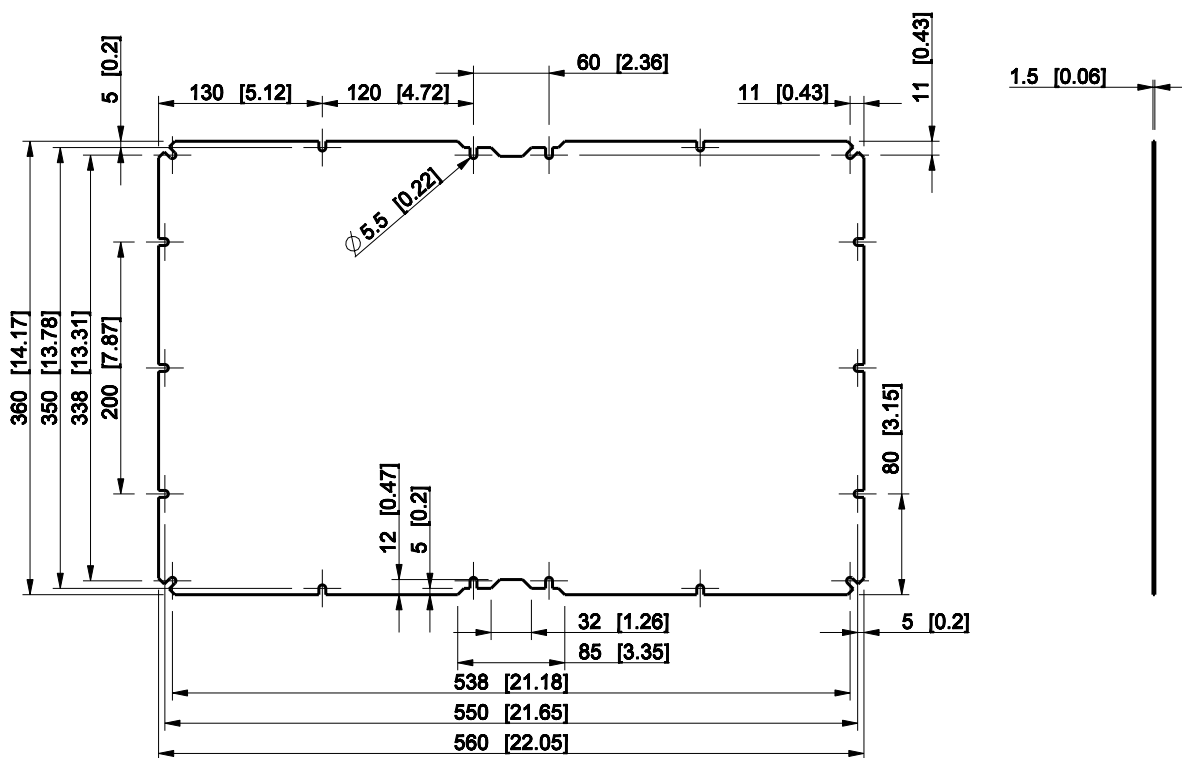

ID	Description	Date	By	Appr.
A				

Dimensions in mm [inches]

Material: Galvanized steel	Color: -
----------------------------	----------

Supplier:	Tool No:	Weight [kg]: 2.35	Volume:
-----------	----------	-------------------	---------

ENSTO
ENSTO CONTROL OY

OMP4060

Scale	Date	09.02.09
1:6	By	PLe
-	Checked	
-	Ctrl	

Replaces:	
Replaced:	
Drw No:	A
Ref:	Cubo O
Code:	OMP4060
Sheet No:	

model OMP4060_PART

drawing OMP_2_DRAWING